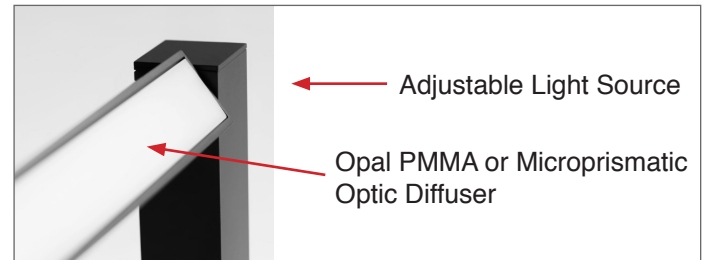

FMC+ features a movable lower lamp profile, providing the ability to change the direction of light or illuminate the ceiling. Soft light is ensured by a shade made of opal PMMA or microprismatic satin.

Color rendering: CRI 90

Materials: Aluminum body, polycarbonate

Ingress protection: IP20

Electrical: High efficiency electronic power supply, rated 50,000 hours 120V-277V

Input [W] 28W

Lum. flux of light source [lm]	Opal PMMA	1430 lm
	Microprismatic	1790 lm

Finish options: