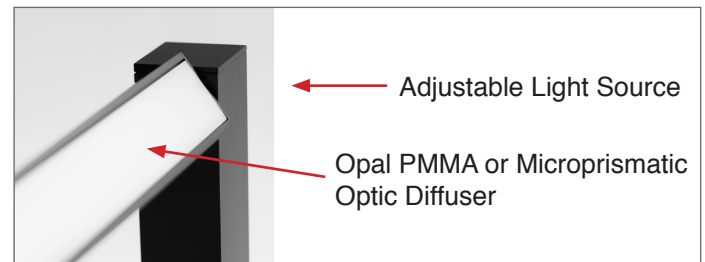

FMC+ features a movable lower lamp profile, providing the ability to change the direction of light or illuminate the ceiling. Soft light is ensured by a shade made of opal PMMA or microprismatic satin.

Color rendering: CRI 90

Materials: Aluminum body, polycarbonate

Ingress protection: IP20

Electrical: High efficiency electronic power supply, rated 50,000 hours 120V-277V

Input [W] 28W

Lum. flux of light source [lm]	Opal PMMA	1430 lm
	Microprismatic	1790 lm

Finish options: