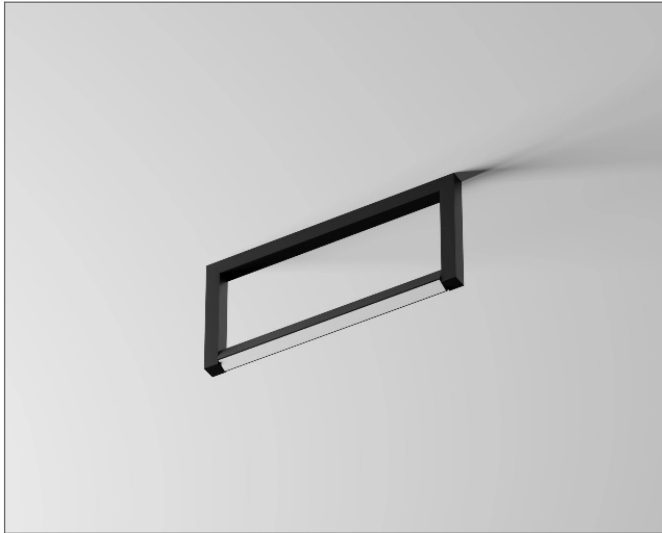

# FMC+™ 3X6

CEILING

TYPE:

PROJECT NAME:

FMC+ features a movable lower lamp profile, providing the ability to change the direction of light or illuminate the ceiling. Soft light is ensured by a shade made of opal PMMA or microprismatic satin.

**Color rendering:** CRI 90

**Materials:** Aluminum body, polycarbonate

**Ingress protection:** IP20

**Electrical:** High efficiency electronic power supply, rated 50,000 hours 120V-277V

**Input [W]** 28W

**Installation Note:** Fixture with integral driver is installed to a 4x4" backplate.

# FMC+™ 3X9

CEILING

TYPE:

PROJECT NAME:

FMC+ features a movable lower lamp profile, providing the ability to change the direction of light or illuminate the ceiling. Soft light is ensured by a shade made of opal PMMA or microprismatic satin.