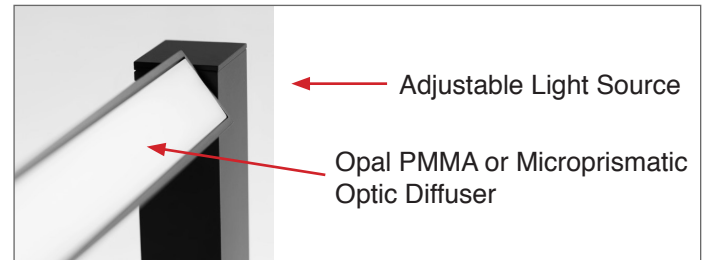

FMC+ features a movable lower lamp profile, providing the ability to change the direction of light or illuminate the ceiling. Soft light is ensured by a shade made of opal PMMA or microprismatic satin.

Color rendering: CRI 90

Materials: Aluminum body, polycarbonate

Ingress protection: IP20

Electrical: High efficiency electronic power supply, rated 50,000 hours 120V-277V

Input [W] 39W

Lum. flux of light source [lm]	Opal PMMA	2150 lm
	Microprismatic	2690 lm

Finish options: