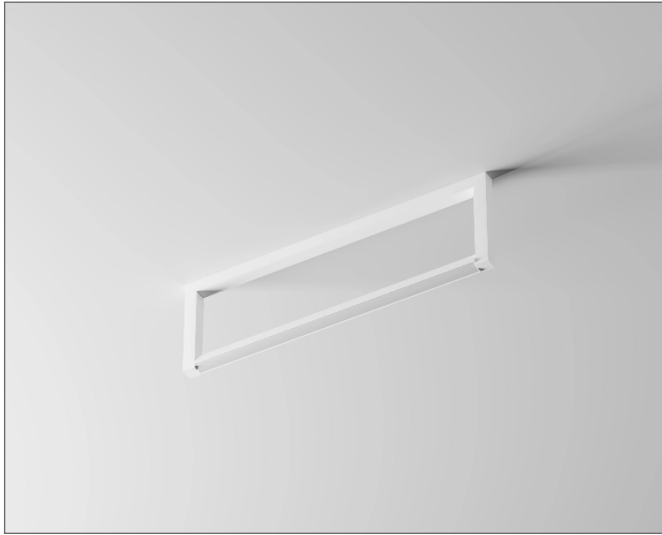

# FMC+™ 3X6

CEILING

TYPE:

PROJECT NAME:

FMC+ features a movable lower lamp profile, providing the ability to change the direction of light or illuminate the ceiling. Soft light is ensured by a shade made of opal PMMA or microprismatic satin.

**Installation Note:** Fixture with integral driver is installed to a 4x4" backplate.

# FMC+™ 3X9

CEILING

TYPE:

PROJECT NAME:

FMC+ features a movable lower lamp profile, providing the ability to change the direction of light or illuminate the ceiling. Soft light is ensured by a shade made of opal PMMA or microprismatic satin.

# FMC+™ 6X6

CEILING

TYPE:

PROJECT NAME:

FMC+ features a movable lower lamp profile, providing the ability to change the direction of light or illuminate the ceiling. Soft light is ensured by a shade made of opal PMMA or microprismatic satin.