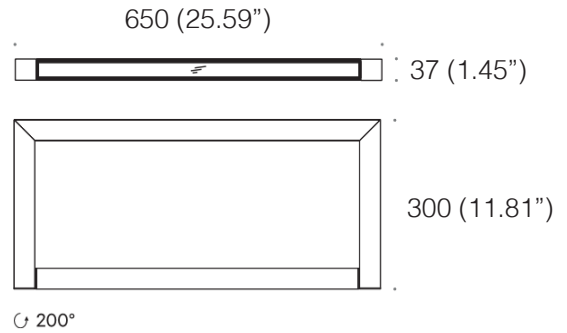

FMC+™ 3X6

CEILING

TYPE:

PROJECT NAME: