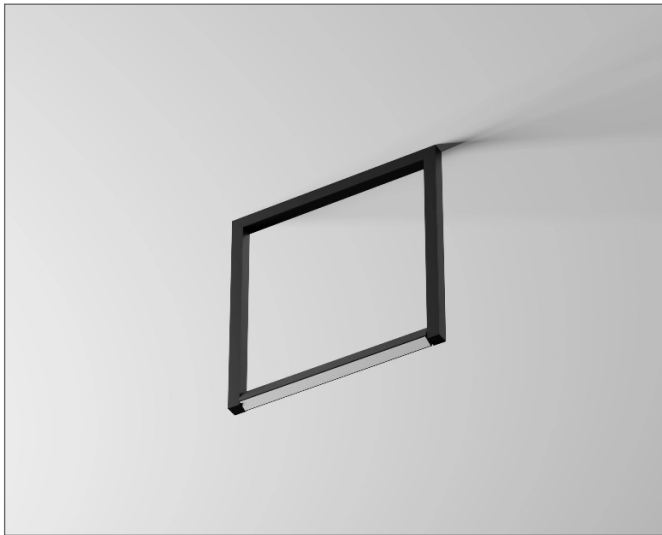

# FMC+™ 3X6

CEILING

TYPE:

PROJECT NAME:

FMC+ features a movable lower lamp profile, providing the ability to change the direction of light or illuminate the ceiling. Soft light is ensured by a shade made of opal PMMA or microprismatic satin.

# FMC+™ 3X9

CEILING

TYPE:

PROJECT NAME:

FMC+ features a movable lower lamp profile, providing the ability to change the direction of light or illuminate the ceiling. Soft light is ensured by a shade made of opal PMMA or microprismatic satin.

**Installation Note:** Fixture with integral driver is installed to a 4x4" backplate.

# FMC+™ 6X6

CEILING

TYPE:

PROJECT NAME:

FMC+ features a movable lower lamp profile, providing the ability to change the direction of light or illuminate the ceiling. Soft light is ensured by a shade made of opal PMMA or microprismatic satin.