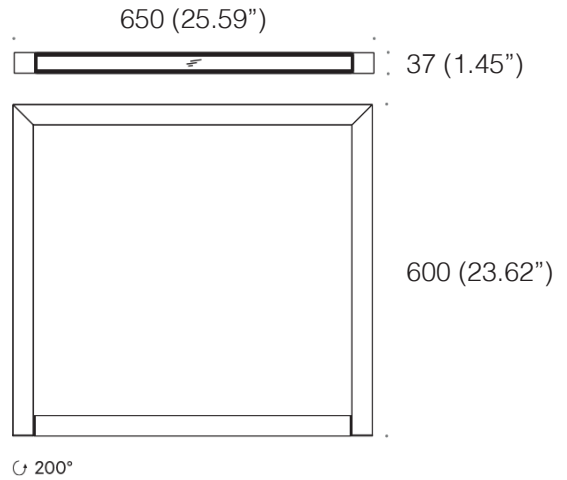

FMC+™ 6X6

CEILING

TYPE:

PROJECT NAME: