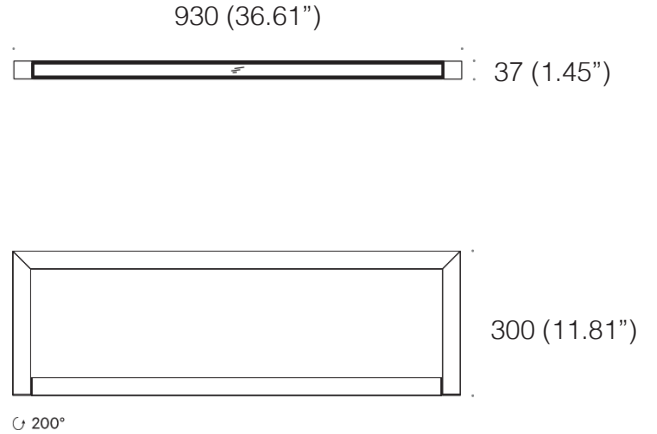

FMC+™ 3X9

CEILING

TYPE:

PROJECT NAME: