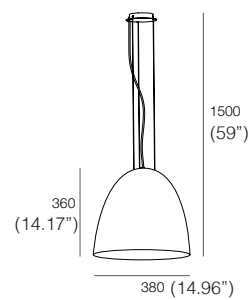

FURA M

1x 13W LED