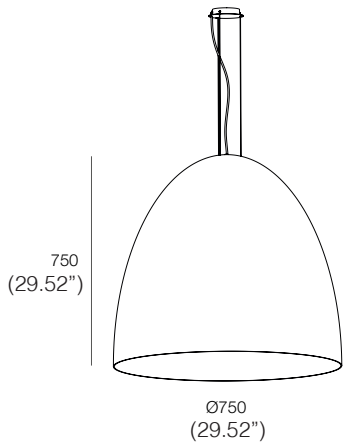

FURA XL

With backward diffuser screen.
1x 25W LED

L86111701

LED

25W 2500lm

SPECIFICATION SHEET

ORDERING INFO

Model (Order Code)	Finish	LED	Power Options
☐ Fura M	☐ Dark Grey	☐ 2700K	☐ 120V Phase Dimming
☐ Fura L	☐ Light Grey	☐ 3000K	☐ 120V 0-10V Dimming
☐ Fura XL		☐ 4000K	☐ 277V 0-10V Dimming