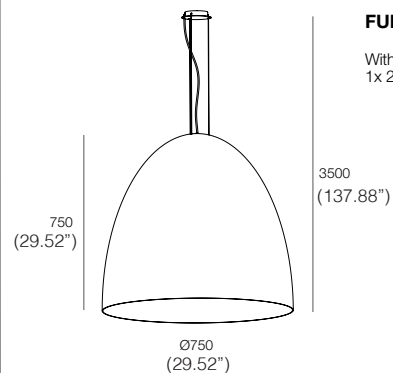

FURA XL

With backward diffuser screen.
1x 25W LED