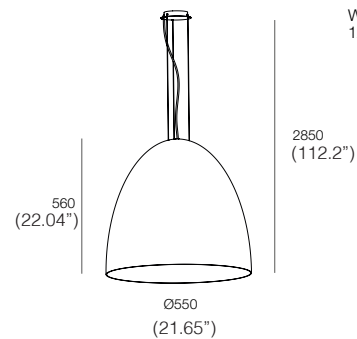

FURA L

With backward diffuser screen.
1x 25W LED