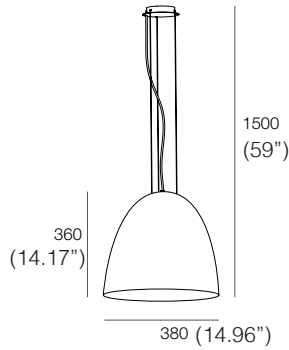

FURA V2

SUSPENSION

TYPE:

PROJECT NAME:

FURA M

1x 13W LED

L86111702

LED

13W 1300lm