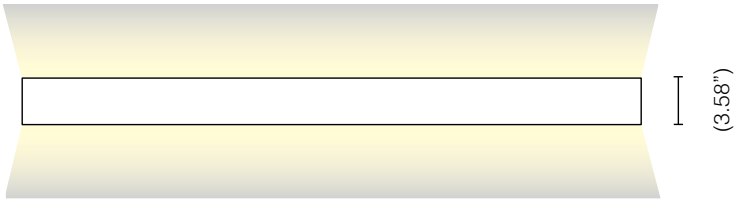

FUSION™

WALL LED

TYPE:

PROJECT NAME:

INSTALLATION NOTE:
Comes with 4" SQUARE backplate
to cover the junction box

	↕ 70° / ↗ 120°
TC	3000K / 4000K
IP	40
CRI	>80
EEL	A++
RG	0
08	Bianco satinato

ORDERING INFO

Model	Length	Direct	Indirect	LED	Body Finish	Optic	Dimming	Voltage
○ L25A9-616DI (Direct Only)	○ 02: 2'	○ 5W/FT	○ 5W/FT	○ 30K (3000K)	○ 02: Black ○ 08: White	○ FD (Frosted)	○ LTE (Leading/ Trailing Edge Dim)	○ 120V ○ 277V
	○ 03: 3'	○ 7W/FT	○ 7W/FT					
○ L25A9-616DIIN (Direct + Indirect)	○ 04: 4'		○ Empty	○ 35K (3500K) ○ 40K (4000K)				
	○ 06: 6'							
	○ 08: 8'							
	○ 10: 10'							
	○ 16: 16'							
○ C: Custom								