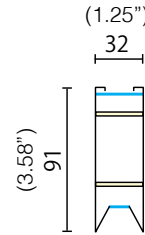

FUSION™

WALL LED

TYPE:

PROJECT NAME:

INSTALLATION NOTE:
Comes with 4" SQUARE backplate
to cover the junction box

	↕ 70° / ↗ 120°
TC	3000K / 4000K
IP	40
CRI	>80
EEL	A++
RG	0
08	Bianco satinato

ORDERING INFO

Model	Length	Direct	Indirect	LED	Body Finish	Optic	Dimming	Voltage
○ L25A9-616DI (Direct Only)	○ 02: 2'	○ 5W/FT	○ 5W/FT	○ 30K (3000K)	○ 02: Black ○ 08: White	○ FD (Frosted)	○ LTE (Leading/ Trailing Edge Dim)	○ 120V ○ 277V
	○ 03: 3'	○ 7W/FT	○ 7W/FT					
○ L25A9-616DIIN (Direct + Indirect)	○ 04: 4'		○ Empty	○ 35K (3500K) ○ 40K (4000K)				
	○ 06: 6'							
	○ 08: 8'							
	○ 10: 10'							
	○ 16: 16'							
○ C: Custom								