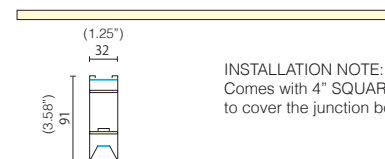

/DIMM3 dimmerabile switch-DIM

*double switch, **code per meter

mm	CODE
(13") 330	L25A9-616.2.028...
(22.87") 581	L25A9-616.2.056...
(33.9") 861	L25A9-616.2.084...*
(44.9") 1141	L25A9-616.2.112...*

INSTALLATION NOTE:
Comes with 4" SQUARE backplate
to cover the junction box