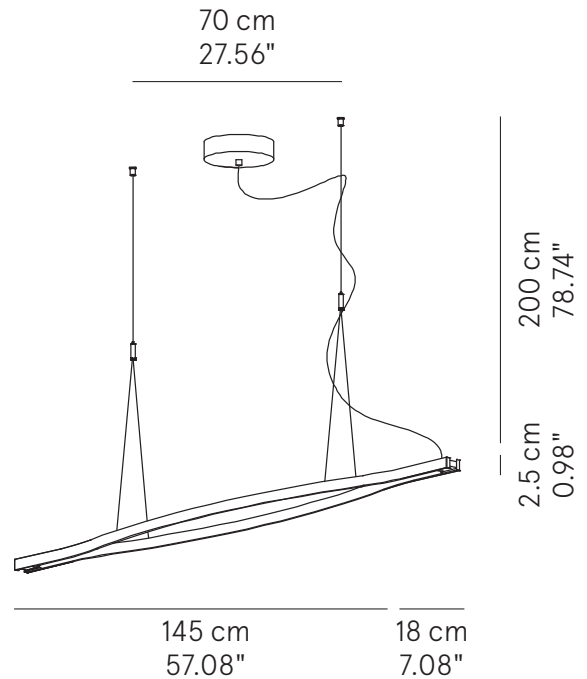

GALILEO LONGUE 145

SPECIFICATION SHEET

ORDERING INFO

Model (Order Code)	Finish	LED	Dimming Options
	☐ White	☐ 2700K	☐ 120V Phase Dimming
	☐ Lead Grey	☐ 3000K	☐ 120V 0-10V Dimming
	☐ Matte Gold	☐ 4000K	☐ 277V 0-10V Dimming
	☐ Mallow		
	☐ Bronze