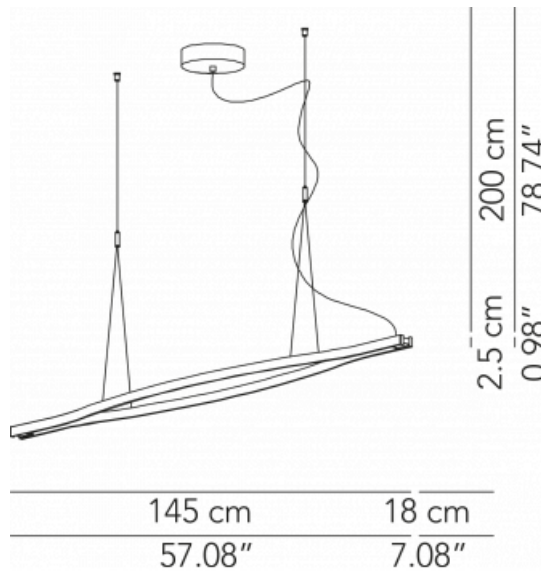

Matte gold

Mallow

Metal structure

Diffused light
(Pendant lamp)

Indirect light (Wall
lamp) Remote driver
(Wall lamp)

IP20

SPECIFICATION SHEET

White

Pendant lamp - L. 145

Ø 145 x 18 x 2.5 cm
5 Kg

lamp type 1 led module 40W
luminous efficacy 5000 Lm
light colour 3000 K
cri >80

L82GLLES0145G01

SPECIFICATION SHEET

ORDERING INFO

Model (Order Code)	Finish	LED	Remote Driver Options
		<input type="radio"/> 2700K	<input type="radio"/> 120V Phase Dimming
		<input type="radio"/> 3000K	<input type="radio"/> 120V 0-10V Dimming
		<input type="radio"/> 4000K	<input type="radio"/> 277V 0-10V Dimming