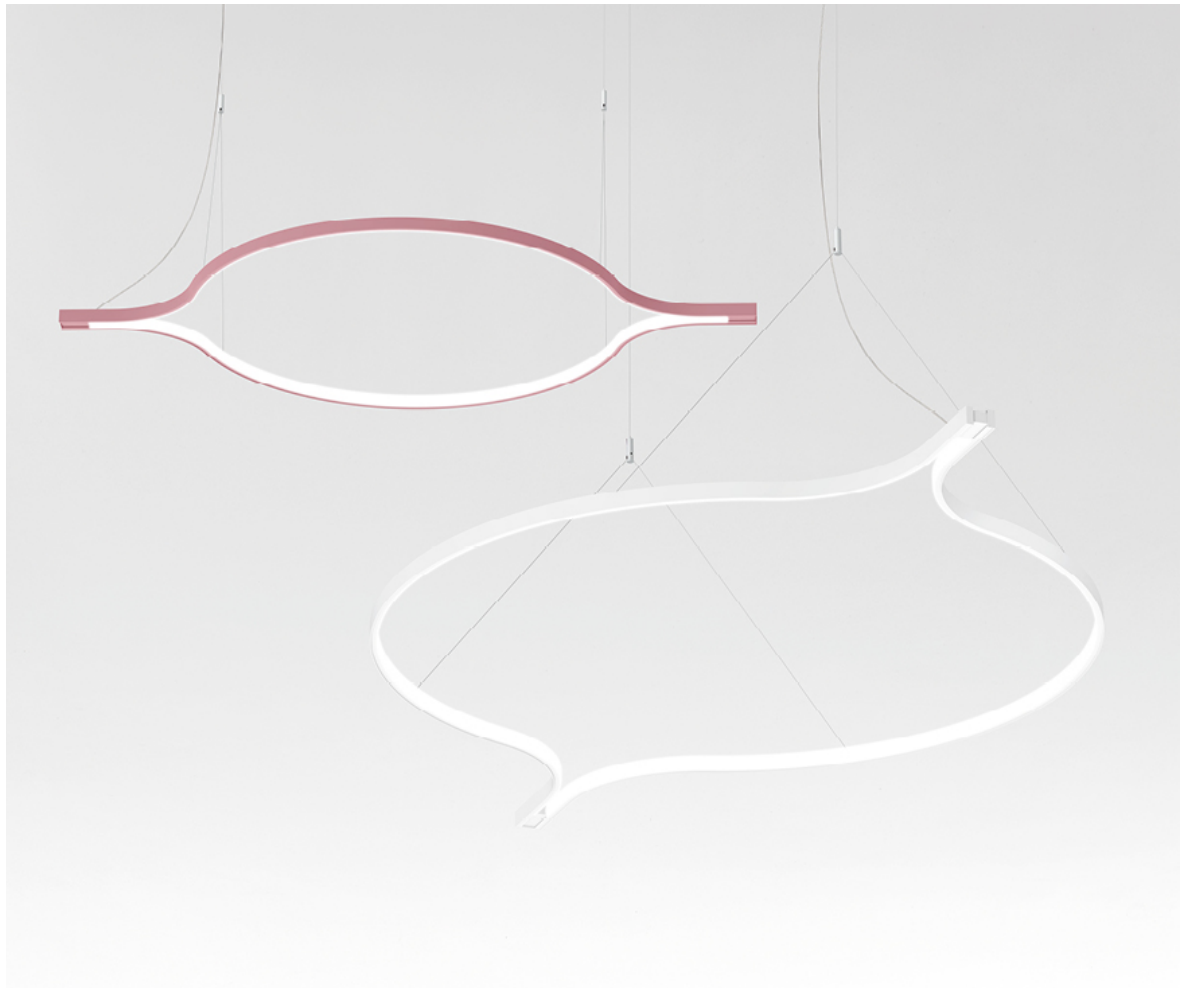

# GALILEO™

SUSPENSION

TYPE:

PROJECT NAME:

**Finish**

Colors:

White

Lead grey

Matte gold

Mallow

Bronze

Metal structure

Diffused light  
(Pendant lamp and  
Wall lamp) Indirect  
light (Floor lamp)

IP20

SPECIFICATION SHEET

White

Matte gold

Lead grey

Mallow

Structure detail

## SUSPENSION

TYPE:

PROJECT NAME:

<b>Pendant lamp - D. 80</b>	Ø 125 x 80 x 2.5 cm 3 Kg	lamp type 1 led module 44W luminous efficacy 5500 Lm light colour 3000 K cri >80	L82GALES0080G01
<b>Pendant lamp - D. 100</b>	Ø 156 x 100 x 2.5 cm 5 Kg	lamp type 1 led module 56W luminous efficacy 7100 Lm light colour 3000 K cri >80	L82GALES0100G01