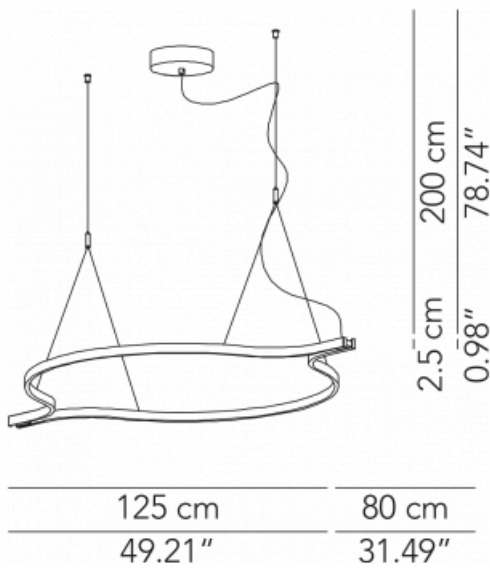

GALILEO™

SUSPENSION

TYPE:

PROJECT NAME:

Pendant lamp - D. 80	Ø 125 x 80 x 2.5 cm 3 Kg	lamp type 1 led module 44W luminous efficacy 5500 Lm light colour 3000 K cri >80	L82GALES0080G01
Pendant lamp - D. 100	Ø 156 x 100 x 2.5 cm 5 Kg	lamp type 1 led module 56W luminous efficacy 7100 Lm light colour 3000 K cri >80	L82GALES0100G01

Galileo 80