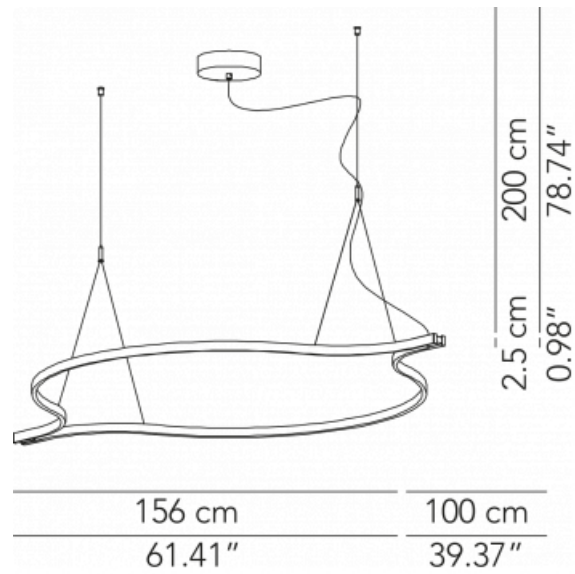

Galileo 100

SPECIFICATION SHEET

ORDERING INFO

Model (Order Code)	Finish	LED	Dimming Options
	☐ White	☐ 2700K	☐ 120V Phase Dimming
	☐ Lead Grey	☐ 3000K	☐ 120V 0-10V Dimming
	☐ Matte Gold	☐ 4000K	☐ 277V 0-10V Dimming
	☐ Mallow		
	☐ Bronze