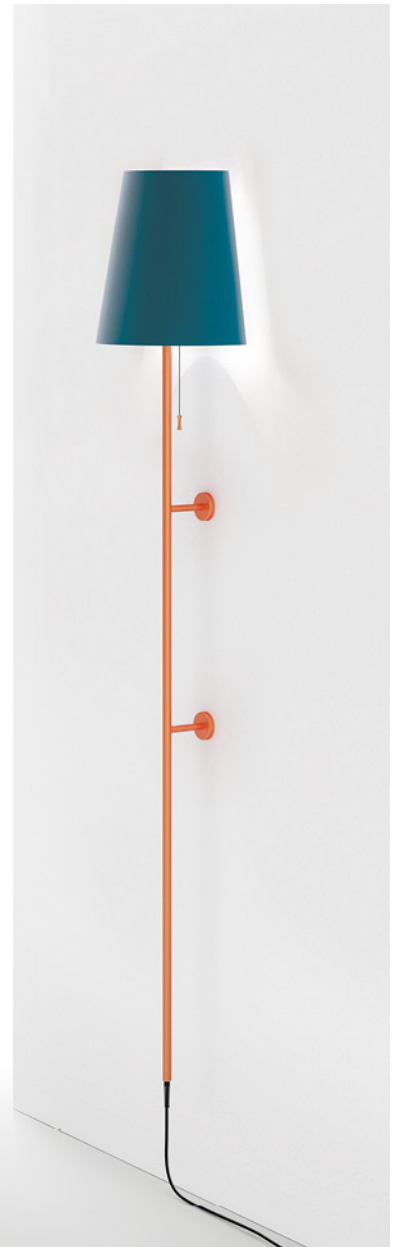

GECO™

WALL

TYPE:

PROJECT NAME:

Finish

Color

White

Matt gold

Black

Bronze

Brick

Lime

Blue China

Diffuser Fabric

Cotton

Kavdrat

Pleated

Fabric lampshade,
metal structure

SPECIFICATION SHEET

IP20

Suggested colour
matching

Luminart®

WWW.LUMINARTLIGHTING.COM
Last updated: 02/12/25

Wall lamp 155 - without lampshade	∅ 13 x 15 x 155 cm 5 Kg	lamp type 1xE26 max watt 42 W HES	L82GECEAP160G01
Wall lamp 165 - with lampshade	∅ 30 x 21 x 165 cm 5 Kg	lamp type 1xE26 max watt 42 W HES	L82GECEAP160C01
Wall lamp - without plug 155 - without lampshade	∅ 13 x 17 x 155 cm 5 Kg	lamp type 1xE26 max watt 42 W HES	L82GECEAP160G11
Wall lamp - without plug 165 - with lampshade	∅ 30 x 23 x 165 cm 5 Kg	lamp type 1xE26 max watt 42 W HES	L82GECEAP160C11

SPECIFICATION SHEET

ORDERING INFO

Model (Order Code)

Structure Finish

Diffuser Finish

- White
- Black
- Matt Gold
- Brick
- Bronze
- Lime
- Blue China

See Next Page

Cotton