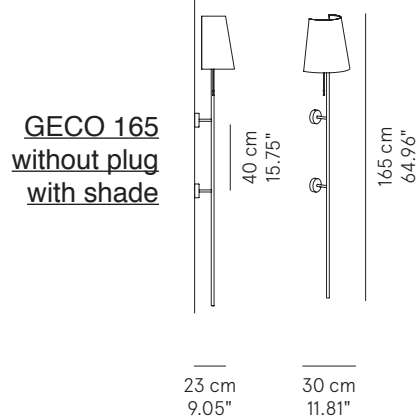

Pleated

Fabric lampshade,
metal structure

SPECIFICATION SHEET

IP20

Suggested colour
matching

Luminart®

WWW.LUMINARTLIGHTING.COM
Last updated: 02/12/25

Wall lamp 155 - without lampshade	∅ 13 x 15 x 155 cm 5 Kg	lamp type 1xE26 max watt 42 W HES	L82GECEAP160G01
Wall lamp 165 - with lampshade	∅ 30 x 21 x 165 cm 5 Kg	lamp type 1xE26 max watt 42 W HES	L82GECEAP160C01
Wall lamp - without plug 155 - without lampshade	∅ 13 x 17 x 155 cm 5 Kg	lamp type 1xE26 max watt 42 W HES	L82GECEAP160G11
Wall lamp - without plug 165 - with lampshade	∅ 30 x 23 x 165 cm 5 Kg	lamp type 1xE26 max watt 42 W HES	L82GECEAP160C11