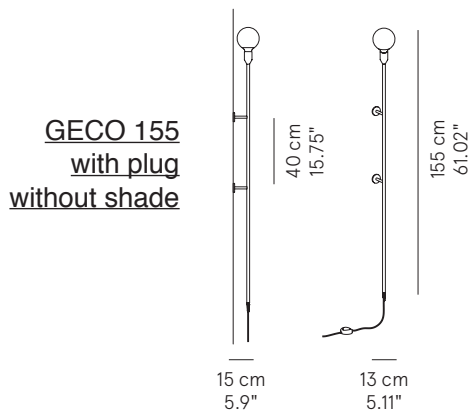

Pleated

Fabric lampshade,
metal structure

SPECIFICATION SHEET

IP20

Suggested colour
matching

Luminart®

WWW.LUMINARTLIGHTING.COM
Last updated: 02/12/25

Wall lamp 155 - without lampshade	∅ 13 x 15 x 155 cm 5 Kg	lamp type 1xE26 max watt 42 W HES	L82GECEAP160G01
Wall lamp 165 - with lampshade	∅ 30 x 21 x 165 cm 5 Kg	lamp type 1xE26 max watt 42 W HES	L82GECEAP160C01
Wall lamp - without plug 155 - without lampshade	∅ 13 x 17 x 155 cm 5 Kg	lamp type 1xE26 max watt 42 W HES	L82GECEAP160G11
Wall lamp - without plug 165 - with lampshade	∅ 30 x 23 x 165 cm 5 Kg	lamp type 1xE26 max watt 42 W HES	L82GECEAP160C11