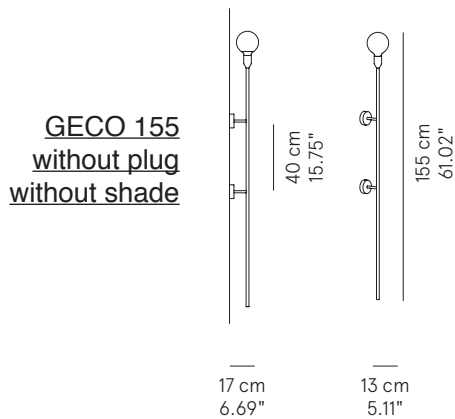

Pleated

Fabric lampshade,
metal structure

SPECIFICATION SHEET

IP20

Suggested colour
matching

Luminart®

WWW.LUMINARTLIGHTING.COM
Last updated: 02/12/25

Wall lamp 155 - without lampshade	∅ 13 x 15 x 155 cm 5 Kg	lamp type 1xE26 max watt 42 W HES	L82GECEAP160G01
Wall lamp 165 - with lampshade	∅ 30 x 21 x 165 cm 5 Kg	lamp type 1xE26 max watt 42 W HES	L82GECEAP160C01
Wall lamp - without plug 155 - without lampshade	∅ 13 x 17 x 155 cm 5 Kg	lamp type 1xE26 max watt 42 W HES	L82GECEAP160G11
Wall lamp - without plug 165 - with lampshade	∅ 30 x 23 x 165 cm 5 Kg	lamp type 1xE26 max watt 42 W HES	L82GECEAP160C11