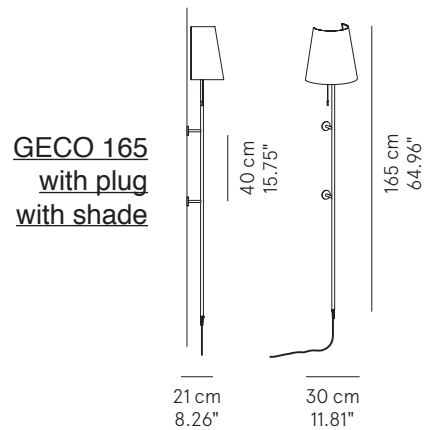

Pleated

Fabric lampshade,
metal structure

SPECIFICATION SHEET

IP20

Suggested colour
matching

Luminart®

WWW.LUMINARTLIGHTING.COM
Last updated: 02/12/25

Wall lamp 155 - without lampshade	∅ 13 x 15 x 155 cm 5 Kg	lamp type 1xE26 max watt 42 W HES	L82GECEAP160G01
Wall lamp 165 - with lampshade	∅ 30 x 21 x 165 cm 5 Kg	lamp type 1xE26 max watt 42 W HES	L82GECEAP160C01
Wall lamp - without plug 155 - without lampshade	∅ 13 x 17 x 155 cm 5 Kg	lamp type 1xE26 max watt 42 W HES	L82GECEAP160G11
Wall lamp - without plug 165 - with lampshade	∅ 30 x 23 x 165 cm 5 Kg	lamp type 1xE26 max watt 42 W HES	L82GECEAP160C11