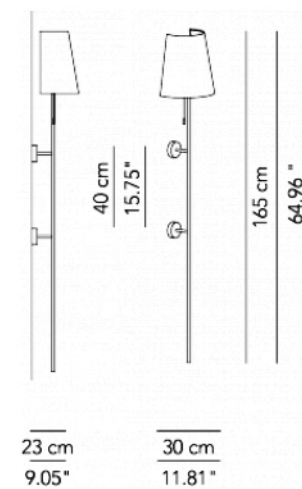

Ø13 x 15 x 155cm (5kg)
lamp type 1 x E26 120V
max watt 42W HES

**Wall Lamp 165 - with plug with lampshade
GECEAP160C01**

Ø30 x 21 x 165cm (5kg)
lamp type 1 x E26 120V
max watt 42W HES

**Wall Lamp 155 - without plug without lampshade
GECEAP160G11**

Ø13 x 17 x 155cm (5kg)
lamp type 1 x E26 120V
max watt 42W HES

**Wall Lamp 165 - without plug with lampshade
GECEAP160C11**

Ø30x 23 x 165cm (5kg)
lamp type 1 x E26 120V
max watt 42W HES