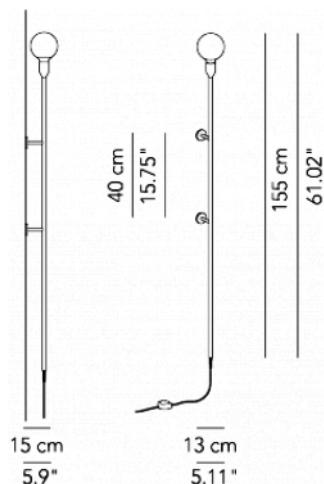

Matt gold

Lime

Blu China

Suggested color matching

SPECIFICATION SHEET

Luminart®

WWW.LUMINARTLIGHTING.COM
Last updated: 7/9/19

**Wall Lamp 155 - with plug without lampshade
GECEAP160G01**

Ø13 x 15 x 155cm (5kg)
lamp type 1 x E26 120V
max watt 42W HES

**Wall Lamp 165 - with plug with lampshade
GECEAP160C01**

Ø30 x 21 x 165cm (5kg)
lamp type 1 x E26 120V
max watt 42W HES

**Wall Lamp 155 - without plug without lampshade
GECEAP160G11**

Ø13 x 17 x 155cm (5kg)
lamp type 1 x E26 120V
max watt 42W HES

**Wall Lamp 165 - without plug with lampshade
GECEAP160C11**

Ø30x 23 x 165cm (5kg)
lamp type 1 x E26 120V
max watt 42W HES