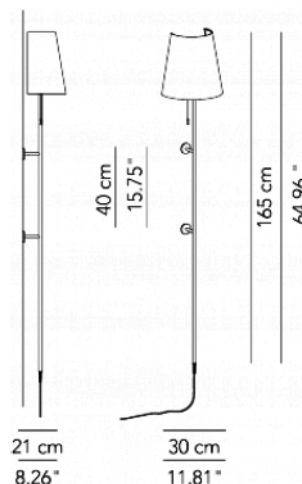

Ø13 x 15 x 155cm (5kg)
lamp type 1 x E26 120V
max watt 42W HES

**Wall Lamp 165 - with plug with lampshade
GECEAP160C01**

Ø30 x 21 x 165cm (5kg)
lamp type 1 x E26 120V
max watt 42W HES

**Wall Lamp 155 - without plug without lampshade
GECEAP160G11**

Ø13 x 17 x 155cm (5kg)
lamp type 1 x E26 120V
max watt 42W HES

**Wall Lamp 165 - without plug with lampshade
GECEAP160C11**

Ø30x 23 x 165cm (5kg)
lamp type 1 x E26 120V
max watt 42W HES