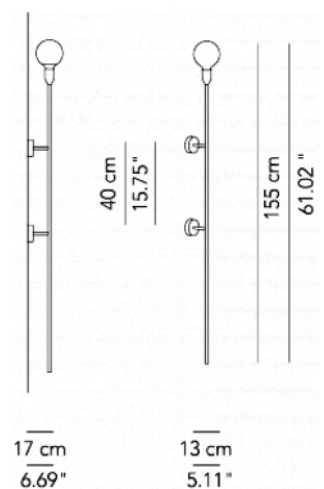

Ø13 x 15 x 155cm (5kg)
lamp type 1 x E26 120V
max watt 42W HES

**Wall Lamp 165 - with plug with lampshade
GECEAP160C01**

Ø30 x 21 x 165cm (5kg)
lamp type 1 x E26 120V
max watt 42W HES

**Wall Lamp 155 - without plug without lampshade
GECEAP160G11**

Ø13 x 17 x 155cm (5kg)
lamp type 1 x E26 120V
max watt 42W HES

**Wall Lamp 165 - without plug with lampshade
GECEAP160C11**

Ø30x 23 x 165cm (5kg)
lamp type 1 x E26 120V
max watt 42W HES