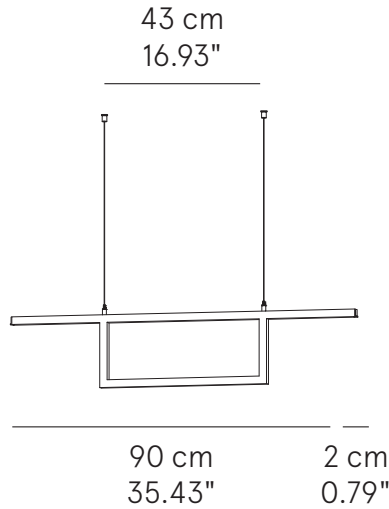

GREGORY™

SUSPENSION - CUSTOMIZE

TYPE:

PROJECT NAME:

Body

Frame L90