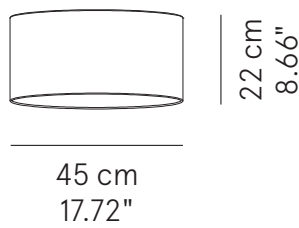

Lampshade

Fabric Lampshade

SPECIFICATION SHEET