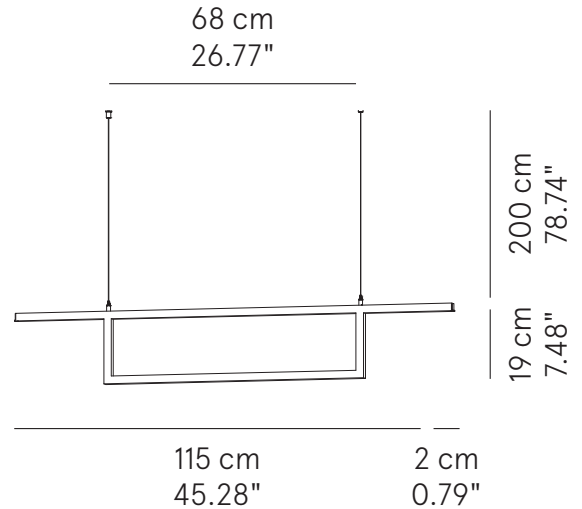

GREGORY™

SUSPENSION - CUSTOMIZE

TYPE:

PROJECT NAME:

Body

Frame L115

Junction

Lampshade

SPECIFICATION SHEET