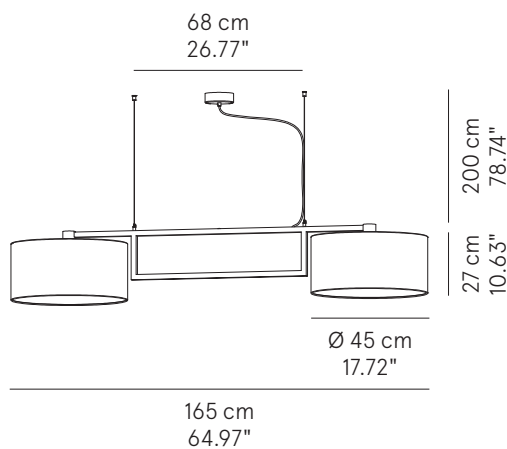

GREGORY™

SUSPENSION

TYPE:

PROJECT NAME:

Greg 165	165 x 45 x 27 cm weight 5 kg	lamp type 2 x E26 max watt 42 W HES	Cotton: L82GREESO165C01 Wool: L82GREESO165E01 Kvadrat: L82GREESO165E01
Greg 235	235 x 45 x 27 cm weight 10 Kg	lamp type 3 x E26 max watt 42 W HES	Cotton: L82GREESO235C01 Wool: L82GREESO235E01 Kvadrat: L82GREESO235E01

ORDERING INFO

Model (Order Code)

Diffuser Finish

Structure Finish

Dimming

- ☐ 01: White
- ☐ 02: Black
- ☐ 03: Bronze Gold

☐ 120V LTE

GREGORY 165