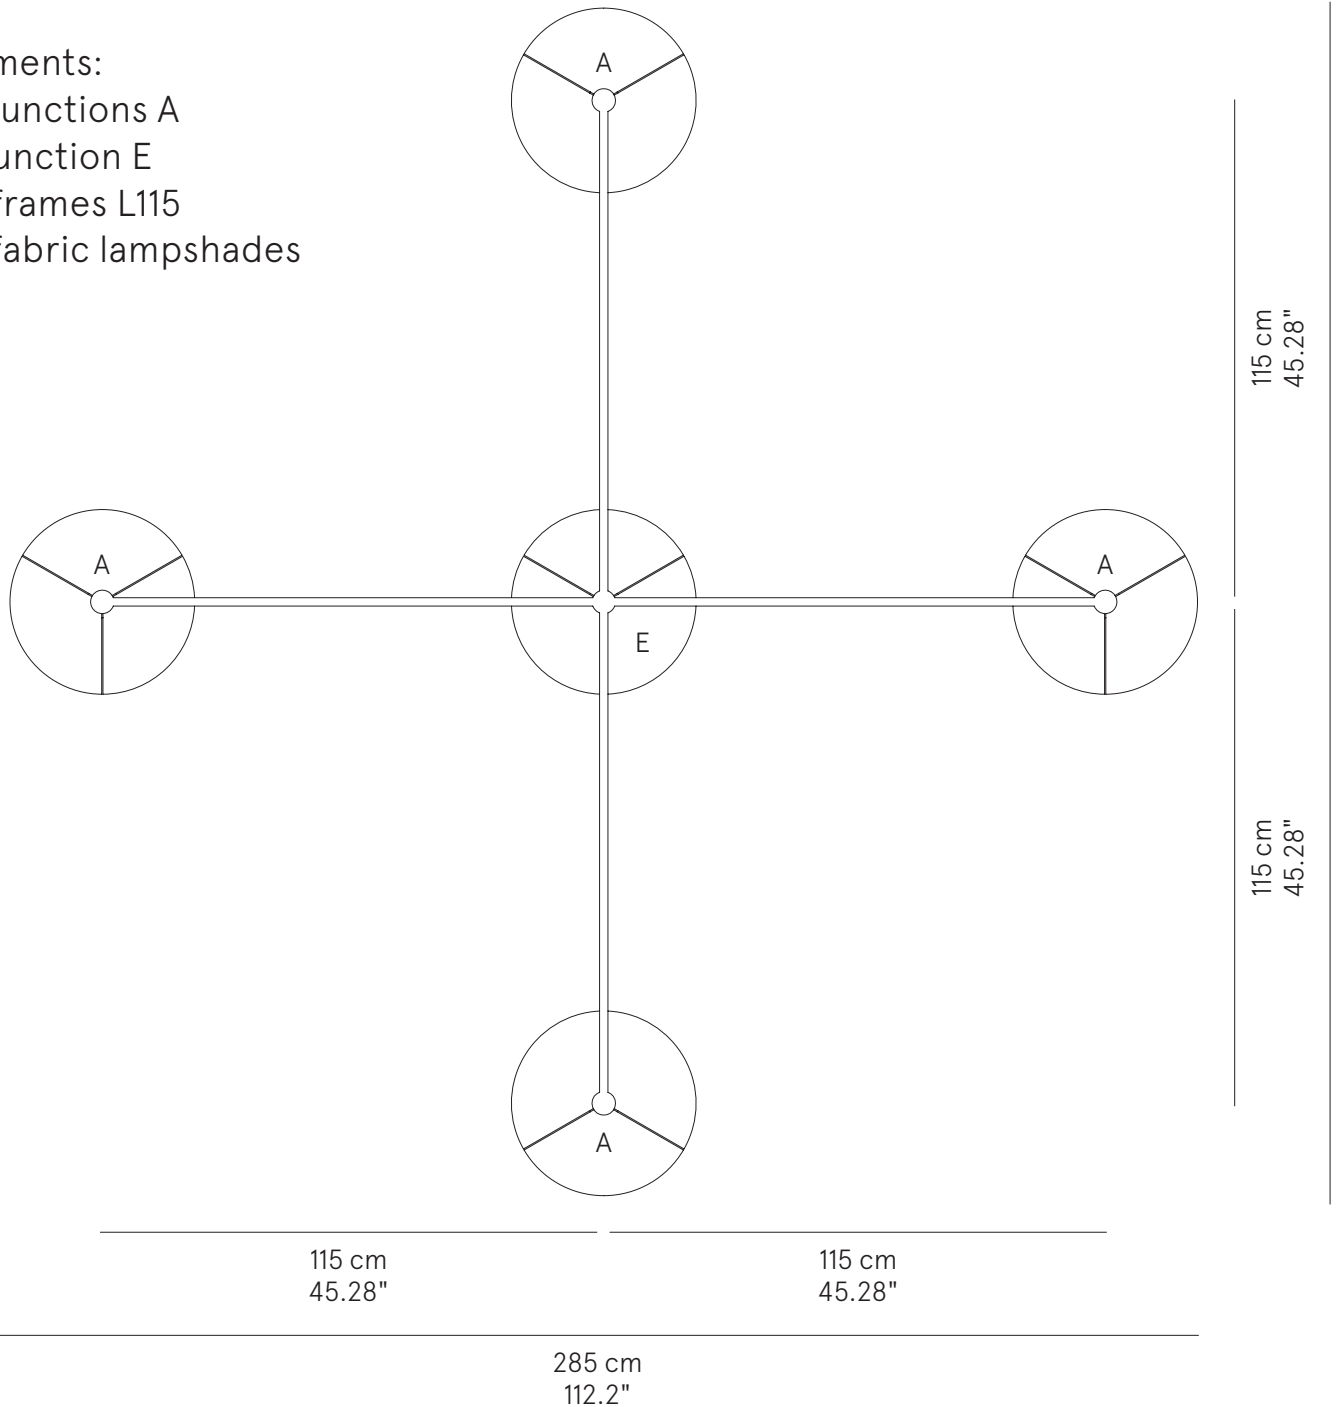

Composition type 2

1. Elements:
   04 junctions A
   01 junction E
   04 frames L115
   05 fabric lampshades

SPECIFICATION SHEET