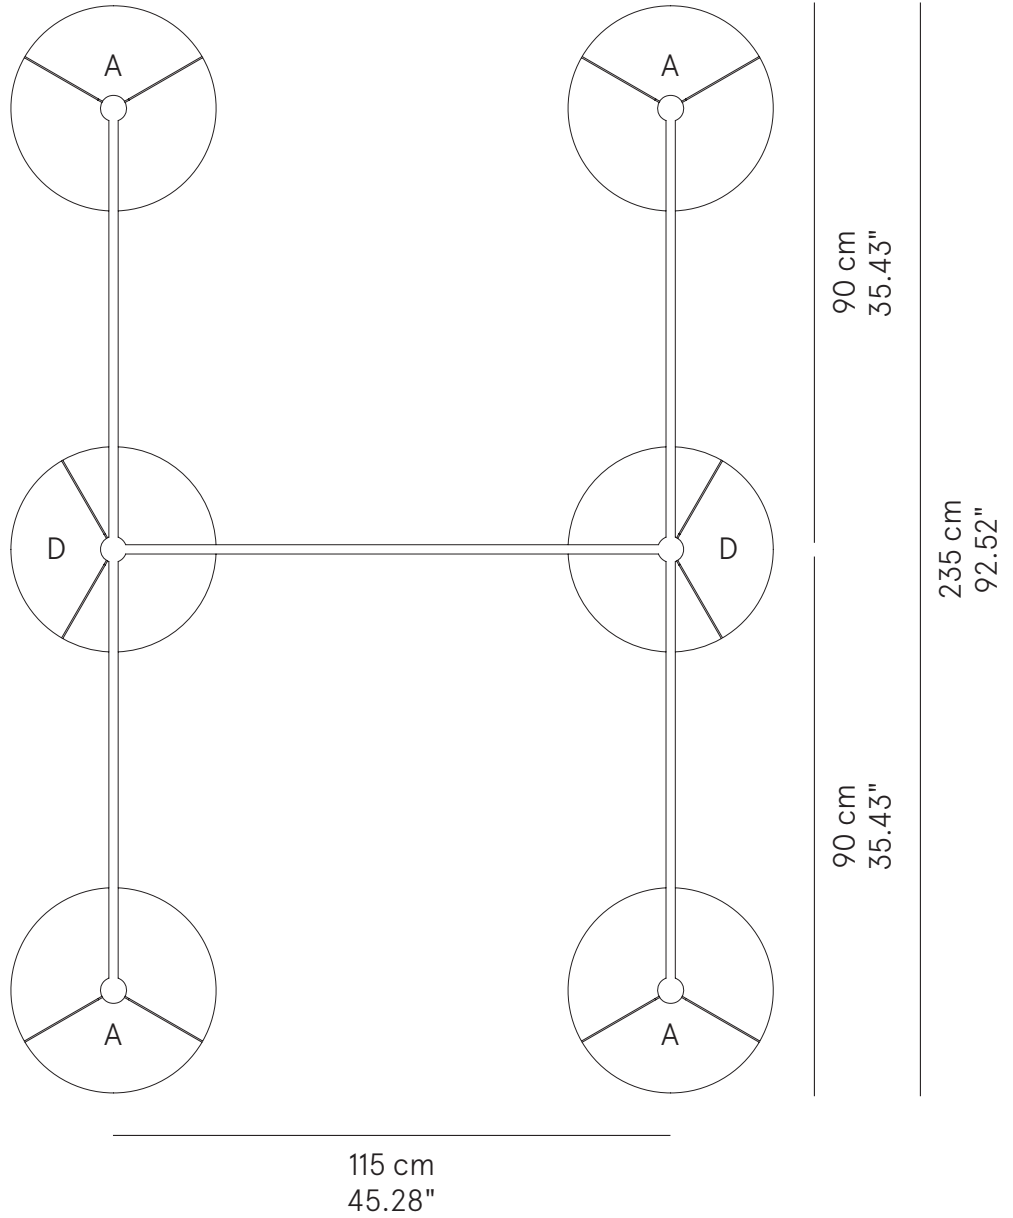

PROJECT NAME:

	Dimensions	Light source	
Greg 45	Ø 45 x 27 cm weight 1 kg	lamp type 1 x E26 max watt 42 W HES	Cotton: L82GREESO045C01 Wool: L82GREESO045E01 Kvadrat: L82GREESO045E01
Greg 140	140 x 45 x 27 cm weight 3 kg	lamp type 2 x E26 max watt 42 W HES	Cotton: L82GREESO140C01 Wool: L82GREESO140E01 Kvadrat: L82GREESO140E01

GREGORY 140

SPECIFICATION SHEET

GREGORY™

SUSPENSION

TYPE:

PROJECT NAME:

Greg 165	165 x 45 x 27 cm weight 5 kg	lamp type 2 x E26 max watt 42 W HES	Cotton: L82GREESO165C01 Wool: L82GREESO165E01 Kvadrat: L82GREESO165E01
Greg 235	235 x 45 x 27 cm weight 10 Kg	lamp type 3 x E26 max watt 42 W HES	Cotton: L82GREESO235C01 Wool: L82GREESO235E01 Kvadrat: L82GREESO235E01

- Elements:
04 junctions A
01 junction E
04 frames L115
05 fabric lampshades

SPECIFICATION SHEET

Composition type 3

Elements:

- 04 junctions A
- 02 junctions D
- 04 frames L90
- 01 frame L115
- 06 fabric lampshades