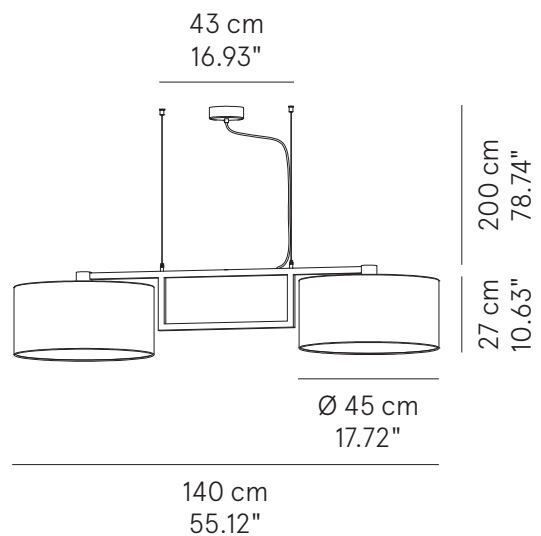

PROJECT NAME:

	Dimensions	Light source	
Greg 45	Ø 45 x 27 cm weight 1 kg	lamp type 1 x E26 max watt 42 W HES	Cotton: L82GREESO045C01 Wool: L82GREESO045E01 Kvadrat: L82GREESO045E01
Greg 140	140 x 45 x 27 cm weight 3 kg	lamp type 2 x E26 max watt 42 W HES	Cotton: L82GREESO140C01 Wool: L82GREESO140E01 Kvadrat: L82GREESO140E01

GREGORY 140

SPECIFICATION SHEET

GREGORY™

SUSPENSION

TYPE:

PROJECT NAME:

Greg 165	165 x 45 x 27 cm weight 5 kg	lamp type 2 x E26 max watt 42 W HES	Cotton: L82GREESO165C01 Wool: L82GREESO165E01 Kvadrat: L82GREESO165E01
Greg 235	235 x 45 x 27 cm weight 10 Kg	lamp type 3 x E26 max watt 42 W HES	Cotton: L82GREESO235C01 Wool: L82GREESO235E01 Kvadrat: L82GREESO235E01