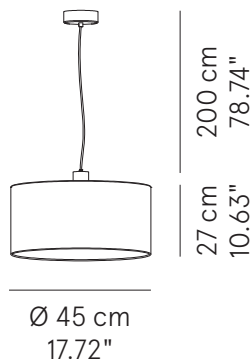

PROJECT NAME:

	Dimensions	Light source	
Greg 45	Ø 45 x 27 cm weight 1 kg	lamp type 1 x E26 max watt 42 W HES	Cotton: L82GREESO045C01 Wool: L82GREESO045E01 Kvadrat: L82GREESO045E01
Greg 140	140 x 45 x 27 cm weight 3 kg	lamp type 2 x E26 max watt 42 W HES	Cotton: L82GREESO140C01 Wool: L82GREESO140E01 Kvadrat: L82GREESO140E01

GREGORY 140

SPECIFICATION SHEET

GREGORY™

SUSPENSION

TYPE:

PROJECT NAME:

Greg 165	165 x 45 x 27 cm weight 5 kg	lamp type 2 x E26 max watt 42 W HES	Cotton: L82GREESO165C01 Wool: L82GREESO165E01 Kvadrat: L82GREESO165E01
Greg 235	235 x 45 x 27 cm weight 10 Kg	lamp type 3 x E26 max watt 42 W HES	Cotton: L82GREESO235C01 Wool: L82GREESO235E01 Kvadrat: L82GREESO235E01