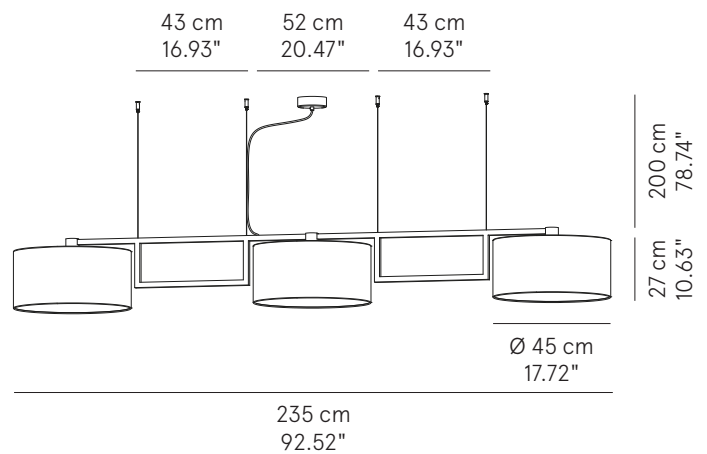

GREGORY 235

SPECIFICATION SHEET

Luminart®

WWW.LUMINARTLIGHTING.COM