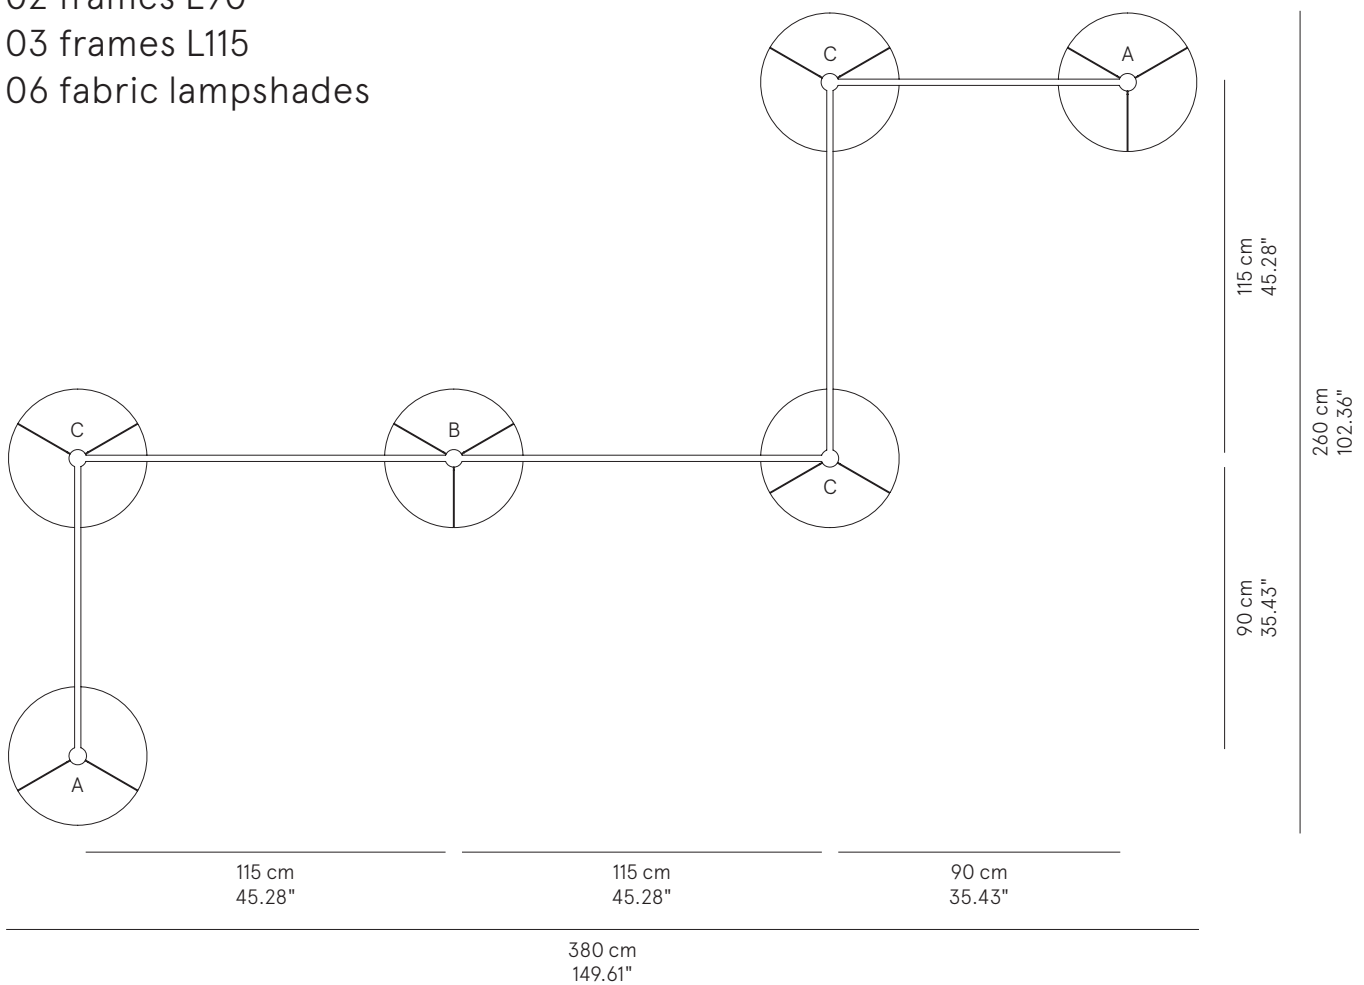

Composition type 4

Elements:

02 junctions A

01 junction B

03 junctions C

02 frames L90

03 frames L115

06 fabric lampshades

SPECIFICATION SHEET