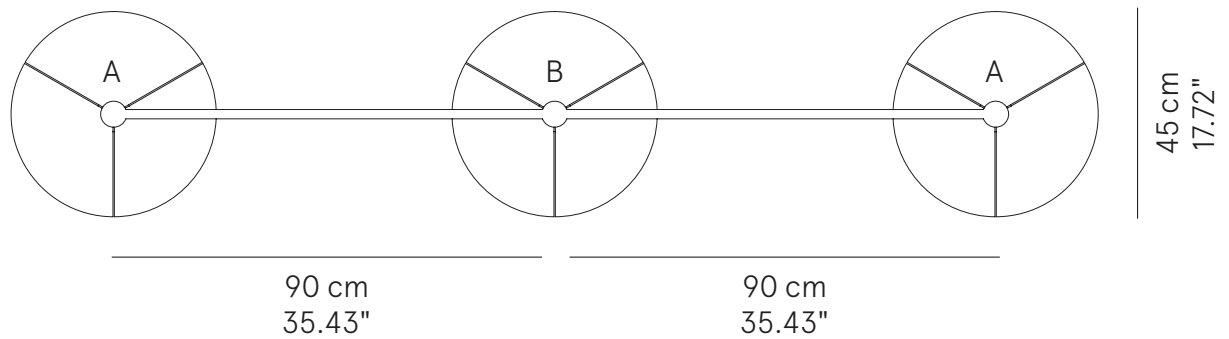

Composition type 1

Elements:

02 junctions A

01 junction B

02 frames L90

03 fabric lampshades