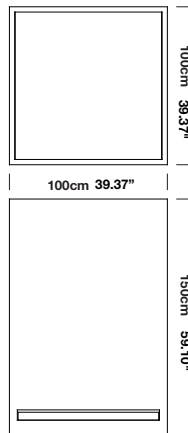

GROOVE™

CEILING

TYPE:

PROJECT NAME:

GROOVE 100x100

LAMP TYPE	RETROFIT LED
FITTING	E26
WATTAGE	15W
VOLTAGE	120V
CLASS	1

ORDER CODE

ALUMINIUM	T51C08IAB
CHROME	T51C08IAP
BLACK	T51C08IZL
WHITE	T51C08IWL

GROOVE 150x150

LAMP TYPE	RETROFIT LED
FITTING	E26
WATTAGE	15W
VOLTAGE	120V
CLASS	1

ORDER CODE

ALUMINIUM	T51C15IAB
CHROME	T51C15IAP
BLACK	T51C15IZL
WHITE	T51C15IWL

SPECIFICATION SHEET