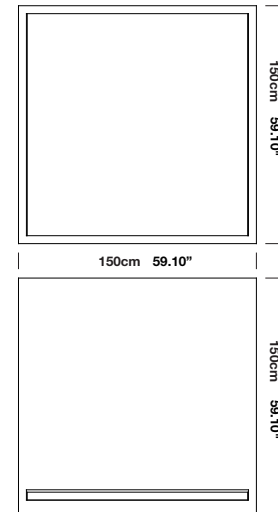

GROOVE™

CEILING

TYPE:

PROJECT NAME:

GROOVE 100x100

LAMP TYPE	RETROFIT LED
FITTING	E26
WATTAGE	15W
VOLTAGE	120V
CLASS	1

ORDER CODE

ALUMINIUM	T51C08IAB
CHROME	T51C08IAP
BLACK	T51C08IZL
WHITE	T51C08IWL

GROOVE 150x150

LAMP TYPE	RETROFIT LED
FITTING	E26
WATTAGE	15W
VOLTAGE	120V
CLASS	1

ORDER CODE

ALUMINIUM	T51C15IAB
CHROME	T51C15IAP
BLACK	T51C15IZL
WHITE	T51C15IWL

SPECIFICATION SHEET