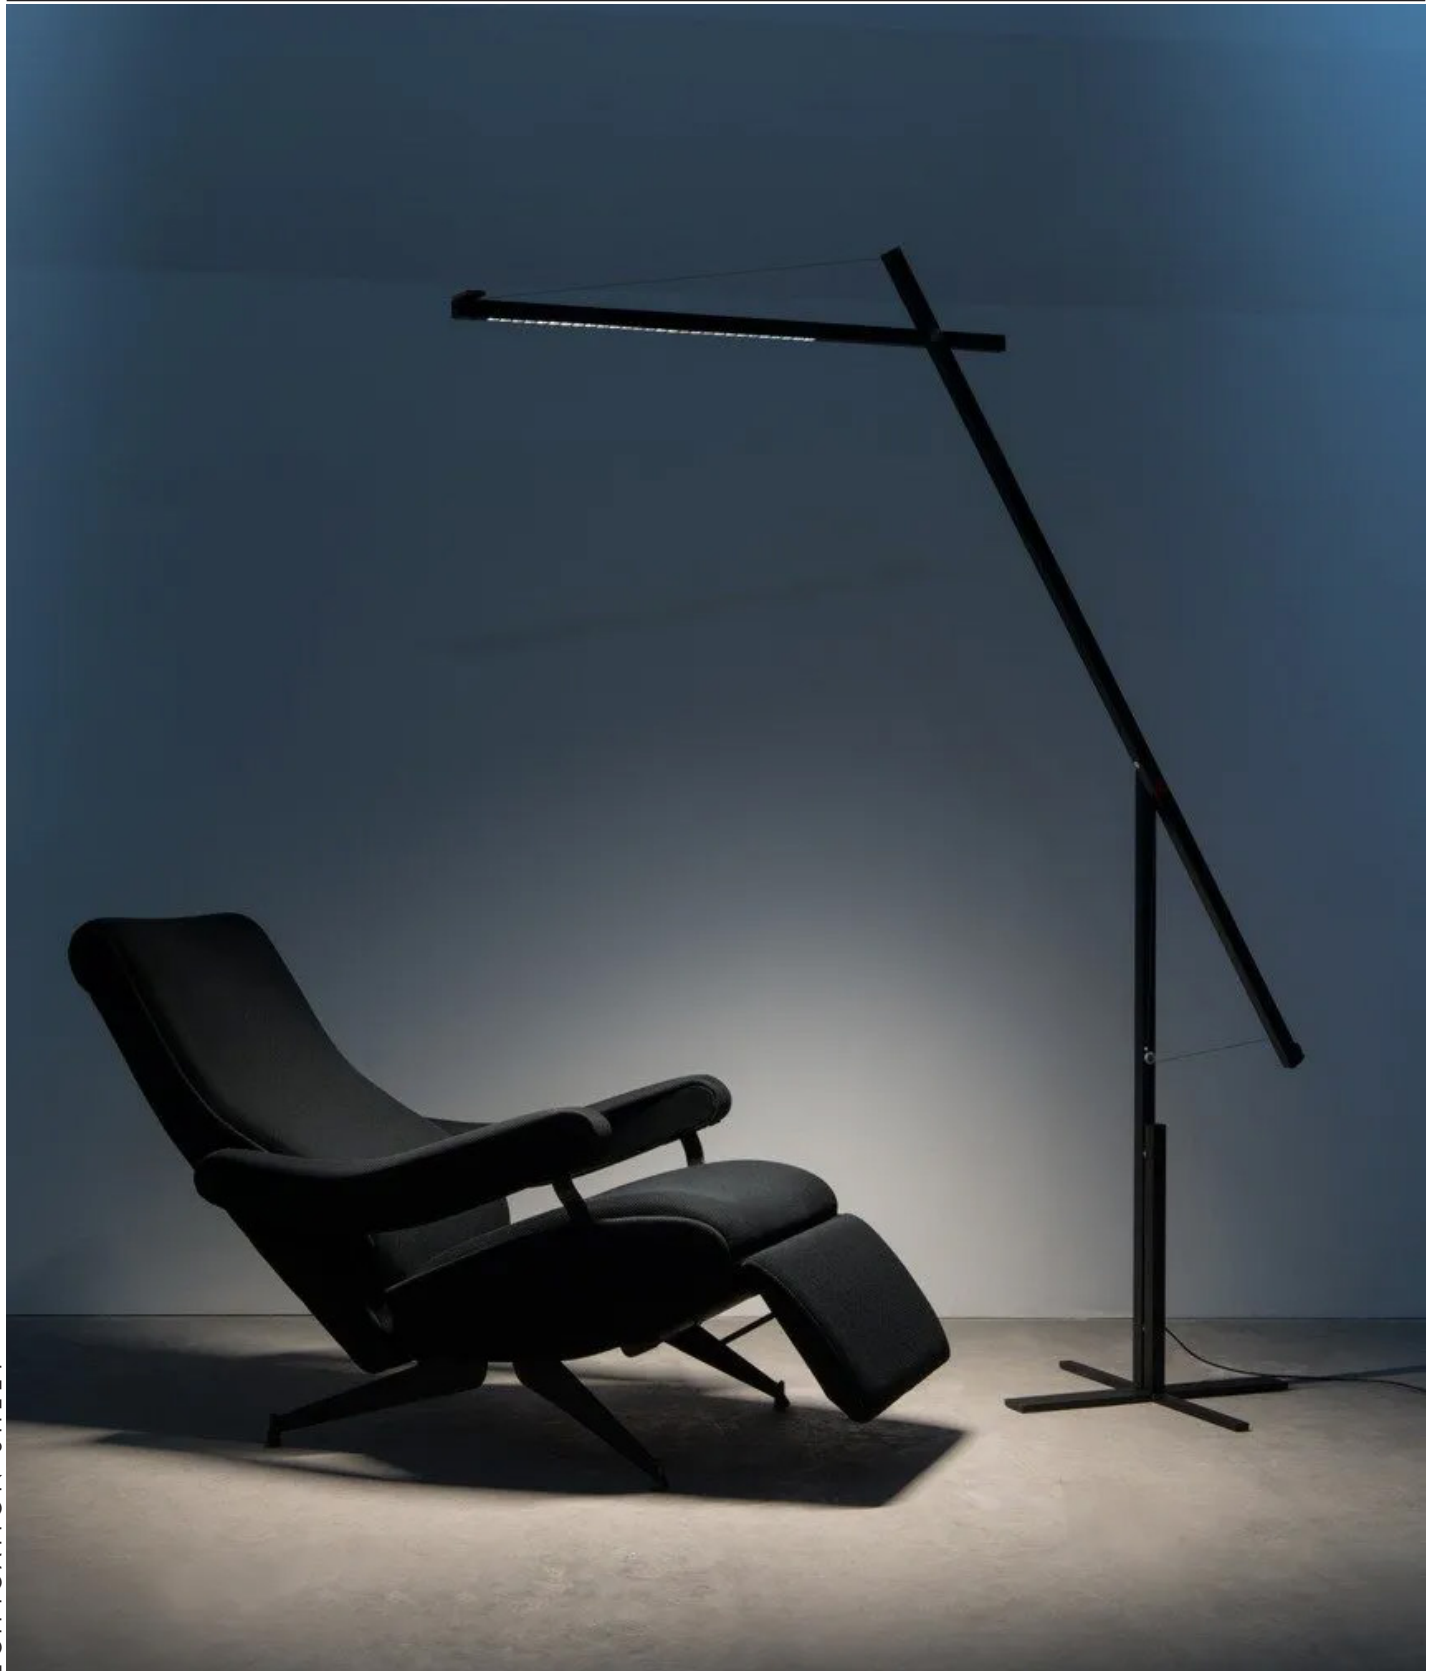

GRUE™

FLOOR

TYPE:

PROJECT NAME:

SPECIFICATION SHEET

Luminart®

WWW.LUMINARTLIGHTING.COM
Last updated: 12/13/23