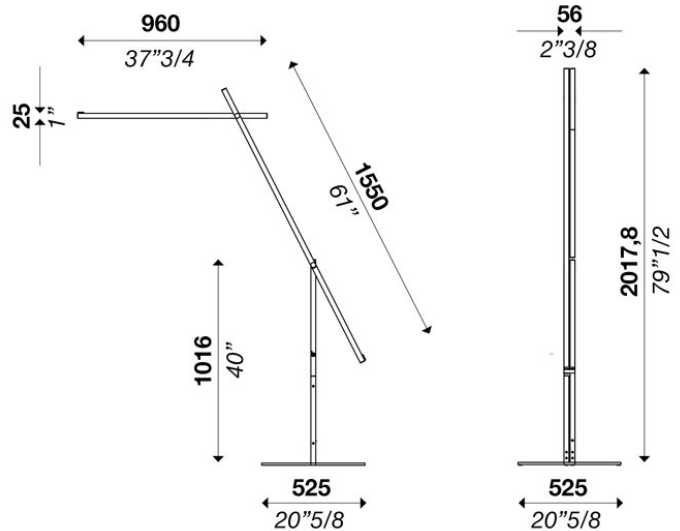

GRUE™ 2000

FLOOR - DARK LIGHT

TYPE:

PROJECT NAME:

Floor lamp with direct light. Adjustable and fully foldable aluminium structure matt white, black or brass coated. Dark light optic diffuser. Steel base matt white, black or brass coated. LED module.

Power input: 25W

Light emission direction: Direct

Materials: Aluminum structure, dark light optic diffuser

Electrical: High efficiency electronic power supply, rated 50,000 hours 120V

Dimming: Push dimming

Structure finish: Matt white, matt black, brass

Light source: LED
3000K: 90CRI
4000K: 90CRI

Degree of protection: IP20

Source lumens: 3375 lm

Delivered lumens: 3240 lm

Source efficacy: 135 lm/W

SPECIFICATION SHEET

ORDERING INFO

Model (Order Code)	Structure Finish	LED	Driver Options
☐ L031230601A70140	☐ Matt White ☐ Matt Black ☐ Brass	☐ 3000K ☐ 4000K	☐ 120V Push Dimming

Luminart®

WWW.LUMINARTLIGHTING.COM
Last updated: 12/13/23