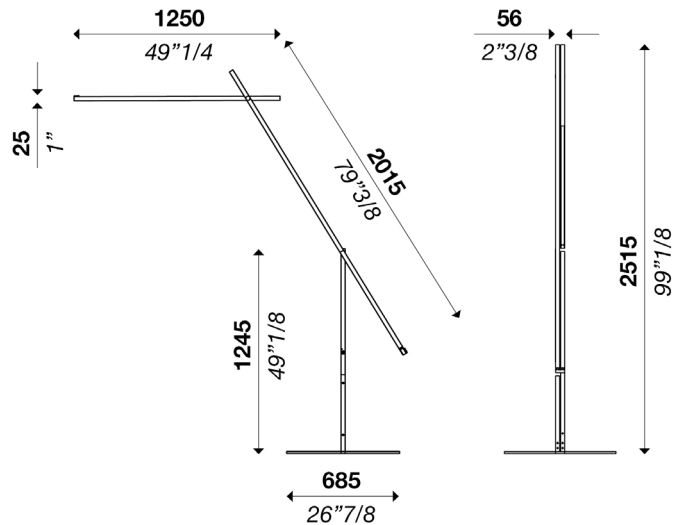

GRUE™ 2500

FLOOR - OPAL DIFFUSER

TYPE:

PROJECT NAME:

Floor lamp with direct light. Adjustable and fully foldable aluminium structure matt white, black or brass coated. Opal polycarbonate diffuser. Steel base matt white, black or brass coated. LED module.

Power input: 37W

Light emission direction: Direct

Materials: Aluminum structure, opal polycarbonate diffuser

Electrical: High efficiency electronic power supply, rated 50,000 hours 120V

Dimming: Push dimming

Structure finish: Matt white, matt black, brass

Light source: LED
3000K: 90CRI
4000K: 90CRI

Degree of protection: IP20

Source lumens: 4995 lm

Delivered lumens: 3683 lm

Source efficacy: 135 lm/W

SPECIFICATION SHEET

ORDERING INFO

Model (Order Code)	Structure Finish	LED	Driver Options
☐ L031230602A70100	☐ Matt White ☐ Matt Black ☐ Brass	☐ 3000K ☐ 4000K	☐ 120V Push Dimming