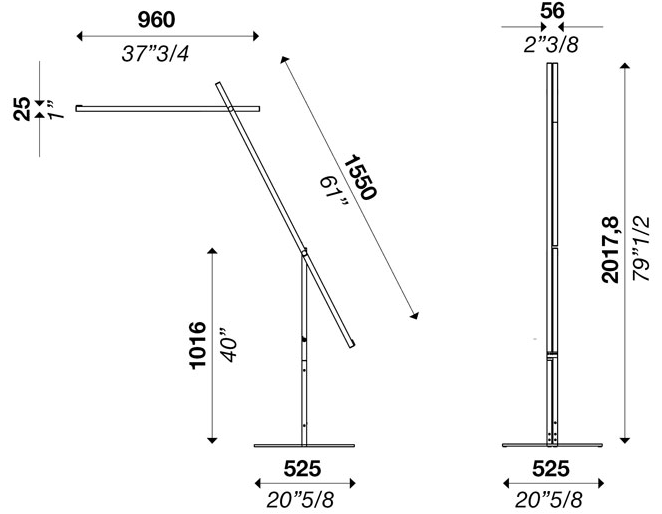

GRUE™ 2000

FLOOR - OPAL DIFFUSER

TYPE:

PROJECT NAME:

Floor lamp with direct light. Adjustable and fully foldable aluminium structure matt white, black or brass coated. Opal polycarbonate diffuser. Steel base matt white, black or brass coated. LED module.

Power input: 25W

Light emission direction: Direct

Materials: Aluminum structure, opal polycarbonate diffuser

Electrical: High efficiency electronic power supply, rated 50,000 hours 120V

Dimming: Push dimming

Structure finish: Matt white, matt black, brass

Light source: LED
3000K: 90CRI
4000K: 90CRI

Degree of protection: IP20

Source lumens: 3375 lm

Delivered lumens: 2633 lm

Source efficacy: 135 lm/W

SPECIFICATION SHEET

ORDERING INFO

Model (Order Code)	Structure Finish	LED	Driver Options
☐ L031230601A70100	☐ Matt White ☐ Matt Black ☐ Brass	☐ 3000K ☐ 4000K	☐ 120V Push Dimming