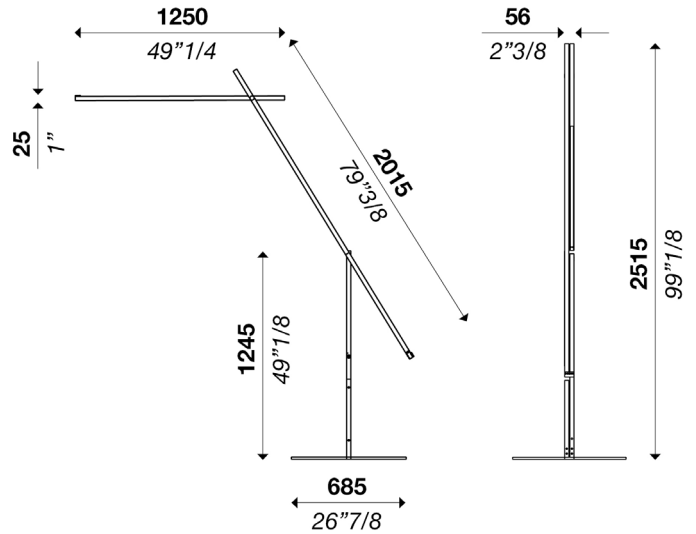

GRUE™ 2500

FLOOR - DARK LIGHT

TYPE:

PROJECT NAME:

Floor lamp with direct light. Adjustable and fully foldable aluminium structure matt white, black or brass coated. Dark light optic diffuser. Steel base matt white, black or brass coated. LED module.

Power input: 37W

Light emission direction: Direct

Materials: Aluminum structure, dark light optic diffuser

Electrical: High efficiency electronic power supply, rated 50,000 hours 120V

Dimming: Push dimming

Structure finish: Matt white, matt black, brass

Light source: LED
3000K: 90CRI
4000K: 90CRI

Degree of protection: IP20

Source lumens: 4995 lm

Delivered lumens: 4752 lm

Source efficacy: 135 lm/W

SPECIFICATION SHEET

ORDERING INFO

Model (Order Code)	Structure Finish	LED	Driver Options
☐ L031230602A70140	☐ Matt White ☐ Matt Black ☐ Brass	☐ 3000K ☐ 4000K	☐ 120V Push Dimming

Luminart®

WWW.LUMINARTLIGHTING.COM
Last updated: 12/13/23