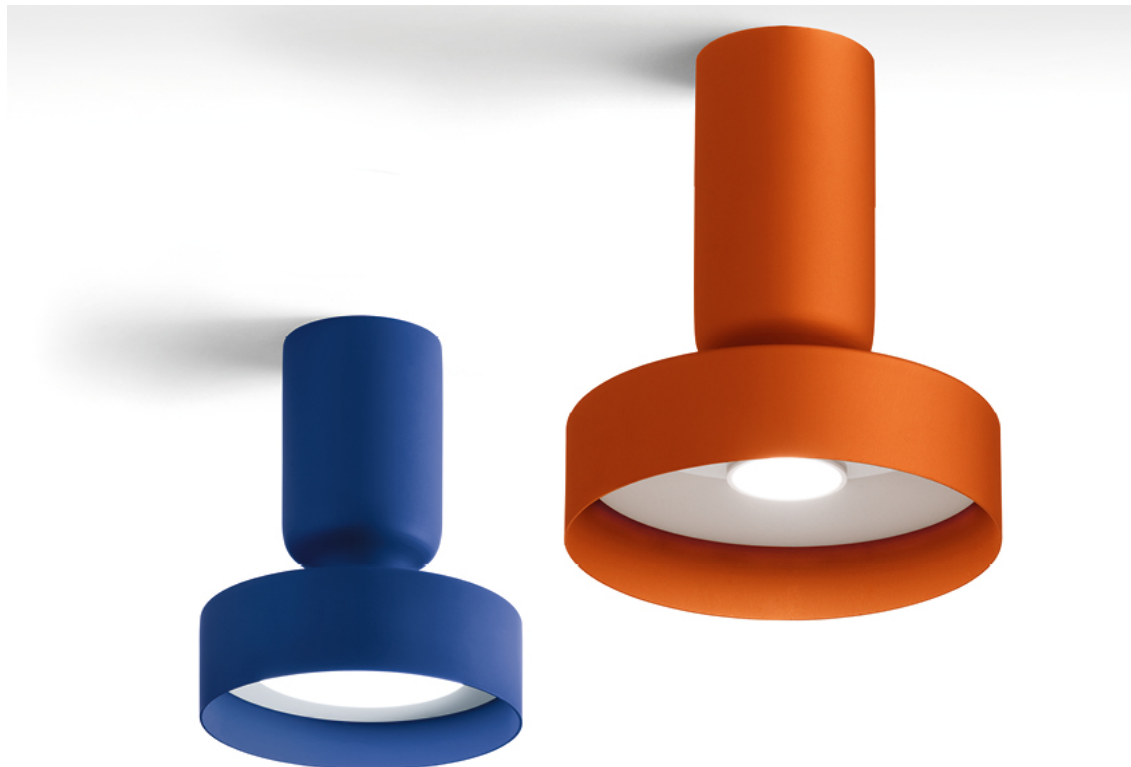

HAMMER™

CEILING

TYPE:

PROJECT NAME:

Finish

Color:

White

Lead grey

Matte gold

Brick

Lime

Blue China

Metal structure

IP20

SPECIFICATION SHEET

* on demand

Luminart®

WWW.LUMINARTLIGHTING.COM

HAMMER™

CEILING

TYPE:

PROJECT NAME:

Spotlight ø 15	ø 15 x 19 cm 1 Kg	lamp type 1xGU10 max watt 20W HES	L82HAMEFA015G11
	ø 15 x 19 cm 1 Kg	lamp type 1 led module 9W luminous efficacy 830 Lm light colour 2800 K cri >85	L82HAMEFA015G01
Spotlight ø 18	ø 18 x 22 cm 1,5 Kg	lamp type 1xGU10 max watt 20W HES	L82HAMEFA018G11
	ø 18 x 22 cm 1,5 Kg	lamp type 1 led module 12W luminous efficacy 1110 Lm light colour 2800 K cri >85	L82HAMEFA018G01

Fixture comes with a 4" backplate that mounts to a standard junction box.

Please note: 277V is only compatible with 0-10V dimming. Screw-in bulbs are only compatible with 120V with LTE dimming.

19 cm
7.48"