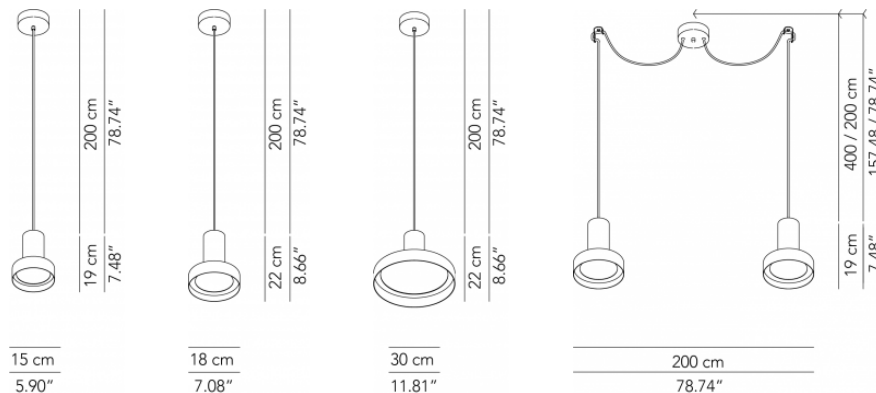

HAMMER™

SUSPENSION

TYPE:

PROJECT NAME:

Single pendant lamp ø 15	Ø 15 x 19 cm 1.5 Kg	lamp type 1xGU10 max watt 20W HES	L82HAMESO015G11
	Ø 15 x 19 cm 1.5 Kg	lamp type 1 led module 9W luminous efficacy 830 Lm light colour 2800 K cri >85	L82HAMESO015G01
Single pendant lamp ø 18	ø 18 x 22 cm 2 Kg	lamp type 1xGU10 max watt 20W HES	L82HAMESO018G11
	ø 18 x 22 cm 2 Kg	lamp type 1 led module 12W luminous efficacy 1110 Lm light colour 2800 K cri >85	L82HAMESO018G01
Single pendant lamp ø 30	ø 30 x 22 cm 2.5 Kg	lamp type 1 led module 24W luminous efficacy 2150 Lm light colour 2800 K cri >85	L82HAMESO030G01
Composition with 2 diffusers ø 15	3 Kg	lamp type 2xGU10 max watt 20W HES	L82HAMECS015G11
	3 Kg	lamp type 2 led module 9W luminous efficacy 2x 830 Lm light colour 2800 K cri >85	L82HAMECS015G01

ORDERING INFO

Model (Order Code)	Finish	LED	Voltage	Dimming
		☐ 2700K	☐ 120V	☐ LTE (Leading/Trailing Edge Dim)
		☐ 3000K	☐ 277V	☐ 010V (0-10V)
		☐ 4000K		

Fixture comes with a 4" backplate that mounts to a standard junction box.
Please note: 277V is only compatible with 0-10V dimming. Screw-in bulbs are only compatible with 120V with LTE dimming.

SPECIFICATION SHEET

Luminart®

WWW.LUMINARTLIGHTING.COM