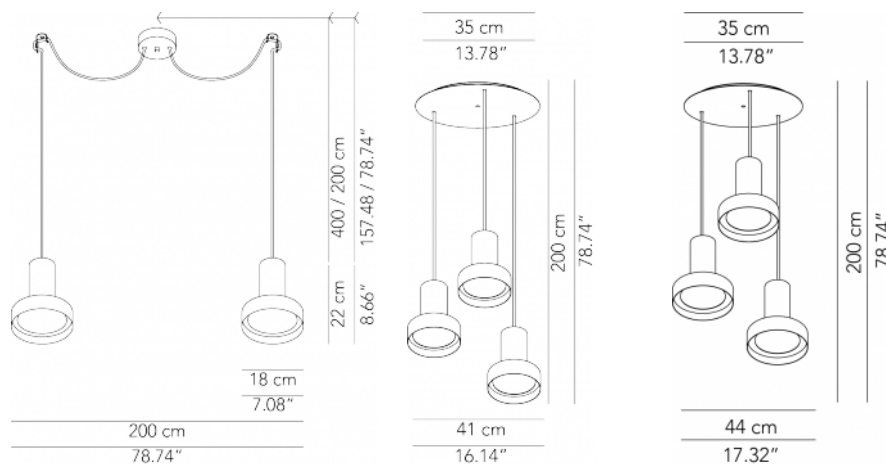

HAMMER™

SUSPENSION

TYPE:

PROJECT NAME:

Composition with 2 diffusers ø 18	4 Kg	lamp type 2xGU10 max watt 20W HES	L82HAMECS018G11
	4 Kg	lamp type 2 led module 12W luminous efficacy 2220 Lm light colour 2800 K cri >85	L82HAMECS018G01
Composition with 3 diffusers ø 15	ø 41 4.5 Kg	lamp type 3xGU10 max watt 20W HES	L82HAMECM015G11
	ø 41 4.5 Kg	lamp type 3 led module 9W luminous efficacy 3x830 Lm light colour 2800 K cri >85	L82HAMECM015G01
Composition with 3 diffusers ø 18	ø 44 6 Kg	lamp type 3xGU10 max watt 20W HES	L82HAMECM018G11
	ø 44 6 Kg	lamp type 3 led module 12W luminous efficacy 3x1110 Lm light colour 2800 K cri >85	L82HAMECM018G01

ORDERING INFO

Model (Order Code)	Finish	LED	Voltage	Dimming
		☐ 2700K	☐ 120V	☐ LTE (Leading/Trailing Edge Dim)
		☐ 3000K	☐ 277V	☐ 010V (0-10V)
		☐ 4000K		

Fixture comes with a 4" backplate that mounts to a standard junction box.

Please note: 277V is only compatible with 0-10V dimming. Screw-in bulbs are only compatible with 120V with LTE dimming.

SPECIFICATION SHEET

Luminart®

WWW.LUMINARTLIGHTING.COM