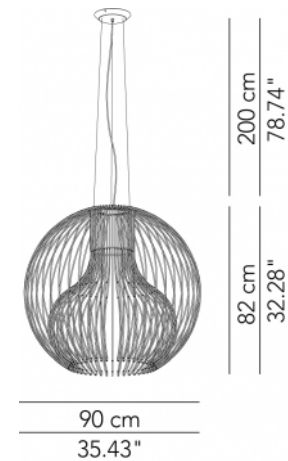

Natural iron

Lampshade

Cotton

Washable

Metal structure

IP20

White finish detail

Black finish detail

Transparent finish detail (Natural iron)

Canopy detail

Icaro 100 canopy detail

SPECIFICATION SHEET

** cable on measure

ICARO™ BALL

SUSPENSION

TYPE:

Washable

Code 616
Natural

Code 618
Marble

Code 614
Sunlime

Code 617
Moleskin

Code 613
Flannele

ICARO™ BALL

SUSPENSION

TYPE:

PROJECT NAME:

Pendant lamp - ø 50	ø 50 x 48 6 Kg	lamp type 1xE26 max watt 15W LED	L82IBIESO050G01
Pendant lamp - ø 60	ø 60 x 57 10 Kg	lamp type 1xE26 max watt 15W LED	L82IBIESO060G01
Pendant lamp - ø 75	ø 75 x 70 15 kg	lamp type 1xE26 max watt 15W LED	L82IBIESO075G01
Pendant lamp - ø 90	ø 90 x 82 20 Kg	lamp type 1xE26 max watt 15W LED	L82IBIESO090G01