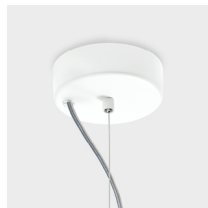

ICARO™ BALL

SUSPENSION

TYPE:

PROJECT NAME:

Finish

Structure

White

Black

Natural iron

Lampshade

Cotton

Washable

Metal structure

IP20

White finish detail

Black finish detail

Transparent finish detail (Natural iron)

Canopy detail

Icaro 100 canopy detail

SPECIFICATION SHEET

** cable on measure

ICARO™ BALL

SUSPENSION

TYPE: