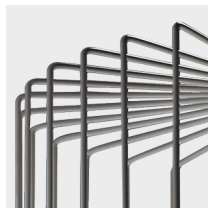

Natural iron

Lampshade

Cotton

Washable

Metal structure

IP20

White finish detail

Black finish detail

Transparent finish detail (Natural iron)

Canopy detail

Icaro 100 canopy detail

SPECIFICATION SHEET

** cable on measure

ICARO™ BALL

SUSPENSION

TYPE: