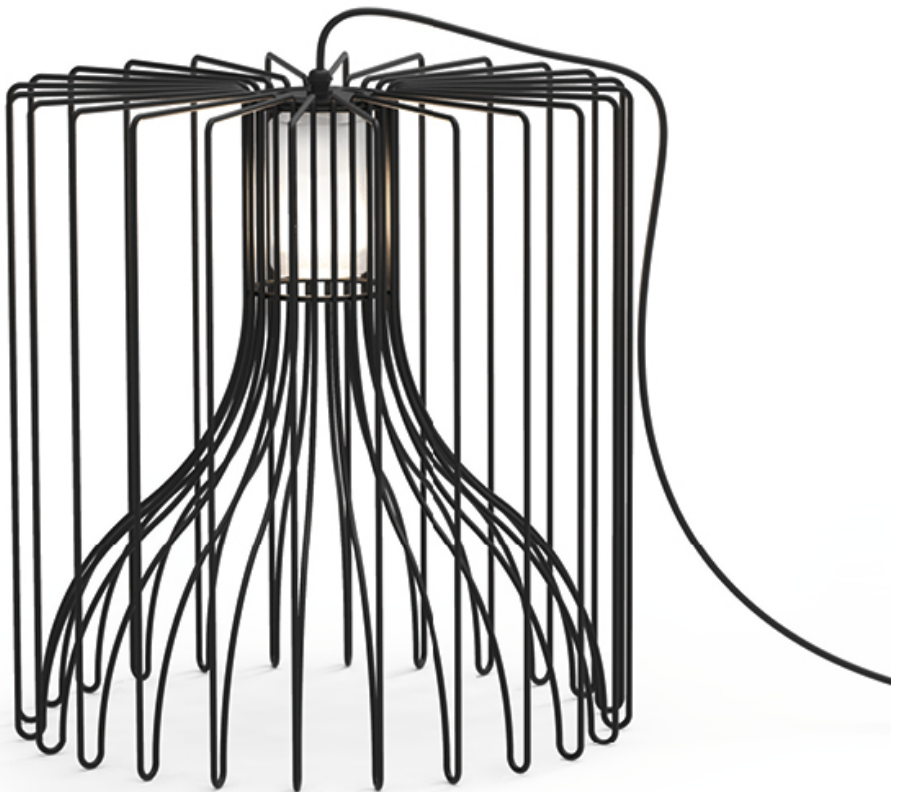

ICARO™

OUTDOOR FLOOR LAMP

TYPE:

PROJECT NAME:

Finish

Structure

White

Black

Lampshade

Washable

Metal structure

Metal parts protected with electrolytic galvanizing treatment and resistant polyester coating

IP44/64

White finish detail

Black finish detail

SPECIFICATION SHEET

ICARO™

OUTDOOR FLOOR LAMP

TYPE:

PROJECT NAME:

Floor lamp - ø 50	ø 50 x 53	lamp type 1xE26 max watt 15W LED	L82ICOETA050G01
Floor lamp - ø 75	ø 75 x 35	lamp type 1xE26 max watt 15W LED	L82ICOETA075G01
Floor lamp - ø 100	ø 100 x 47	lamp type 1xE26 max watt 15W LED	L82ICOETA100G01

50 cm
19.68"

75 cm
29.53"

100 cm
39.37"

Washable

Code 616
Natural

Code 618
Marble

Code 614
Sunlime

Code 617
Moleskin