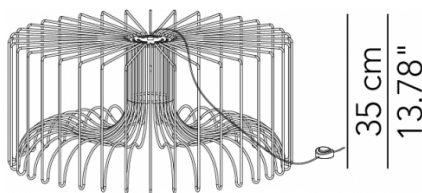

ICARO™

OUTDOOR FLOOR LAMP

TYPE:

PROJECT NAME:

Floor lamp - ø 50	ø 50 x 53	lamp type 1xE26 max watt 15W LED	L82ICOETA050G01
Floor lamp - ø 75	ø 75 x 35	lamp type 1xE26 max watt 15W LED	L82ICOETA075G01
Floor lamp - ø 100	ø 100 x 47	lamp type 1xE26 max watt 15W LED	L82ICOETA100G01

50 cm
19.68"

75 cm
29.53"

100 cm
39.37"

Washable

Code 616
Natural

Code 618
Marble

Code 614
Sunlime

Code 617
Moleskin