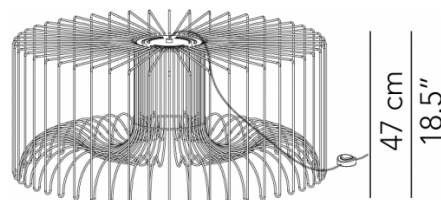

ICARO™

OUTDOOR FLOOR LAMP

TYPE:

PROJECT NAME:

Floor lamp - ø 50	ø 50 x 53	lamp type 1xE26 max watt 15W LED	L82ICOETA050G01
Floor lamp - ø 75	ø 75 x 35	lamp type 1xE26 max watt 15W LED	L82ICOETA075G01
Floor lamp - ø 100	ø 100 x 47	lamp type 1xE26 max watt 15W LED	L82ICOETA100G01

50 cm
19.68"

75 cm
29.53"

100 cm
39.37"

Washable

Code 616
Natural

Code 618
Marble

Code 614
Sunlime

Code 617
Moleskin