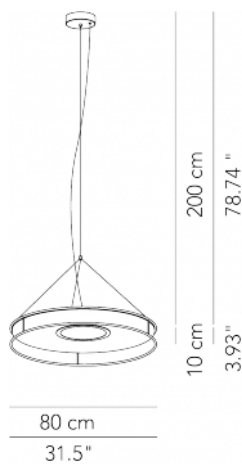

TYPE:

PROJECT NAME:

| | | | |
|---------------------------|------------------------|---|--|
| Pendant lamp Ø 66 | Ø 66 x 10 cm 10 Kg | lamp type 1 led module 18W luminous efficacy 1660 Lm light colour 2800 K cri >80 | Velvet: L82IDEESO060O01 Wool: L82IDEESO060E01 Kavdrat: L82IDEESO060I01 |
| Pendant lamp Ø 80 | Ø 80 x 10 cm 15 kg | lamp type 1 led module 24W luminous efficacy 2150 Lm light colour 2800 K cri >85 | Velvet: L82IDEESO080O01 Wool: L82IDEESO080E01 Kavdrat: L82IDEESO080I01 |
| Pendant lamp Ø 100 | Ø 100 x 10 cm 18 Kg | lamp type 1 led module 24W luminous efficacy 2150 Lm light colour 2800 K cri >85 | Velvet: L82IDEESO100O01 Wool: L82IDEESO100E01 Kavdrat: L82IDEESO100I01 |
| Pendant lamp Ø 130 | Ø 130 x 10 cm 25 Kg | lamp type 1 led module 24W luminous efficacy 2150 lm light colour 2800 K cri >80 | Velvet: L82IDEESO130O01 Wool: L82IDEESO130E01 Kavdrat: L82IDEESO130I01 |

 Fixture comes with a 4" backplate that mounts to a standard junction box. Please note: 277V is only compatible with 0-10V dimming.

SPECIFICATION SHEET

IDEA 66

IDEA 80

IDEA 100

IDEA 130

IDEA™

SUSPENSION