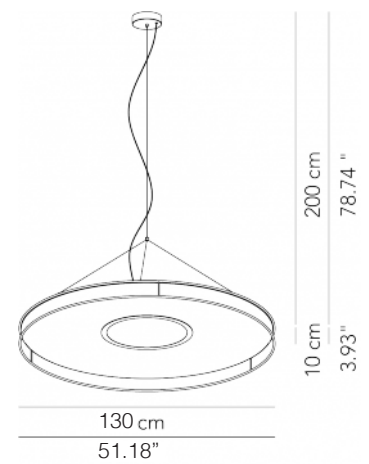

TYPE:

PROJECT NAME:

| | | | |
|---------------------------|------------------------|---|--|
| Pendant lamp Ø 66 | Ø 66 x 10 cm 10 Kg | lamp type 1 led module 18W luminous efficacy 1660 Lm light colour 2800 K cri >80 | Velvet: L82IDEESO060O01 Wool: L82IDEESO060E01 Kavdrat: L82IDEESO060I01 |
| Pendant lamp Ø 80 | Ø 80 x 10 cm 15 kg | lamp type 1 led module 24W luminous efficacy 2150 Lm light colour 2800 K cri >85 | Velvet: L82IDEESO080O01 Wool: L82IDEESO080E01 Kavdrat: L82IDEESO080I01 |
| Pendant lamp Ø 100 | Ø 100 x 10 cm 18 Kg | lamp type 1 led module 24W luminous efficacy 2150 Lm light colour 2800 K cri >85 | Velvet: L82IDEESO100O01 Wool: L82IDEESO100E01 Kavdrat: L82IDEESO100I01 |
| Pendant lamp Ø 130 | Ø 130 x 10 cm 25 Kg | lamp type 1 led module 24W luminous efficacy 2150 lm light colour 2800 K cri >80 | Velvet: L82IDEESO130O01 Wool: L82IDEESO130E01 Kavdrat: L82IDEESO130I01 |

 Fixture comes with a 4" backplate that mounts to a standard junction box. Please note: 277V is only compatible with 0-10V dimming.

SPECIFICATION SHEET

IDEA 66

IDEA 80

IDEA 100

IDEA 130

IDEA™

SUSPENSION