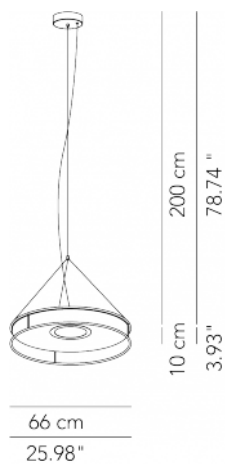

IDEA™

SUSPENSION

TYPE:

PROJECT NAME:

Pendant lamp Ø 66	Ø 66 x 10 cm 10 Kg	lamp type 1 led module 18W luminous efficacy 1660 Lm light colour 2800 K cri >80	Velvet: L82IDEESO060O01 Wool: L82IDEESO060E01 Kavdrat: L82IDEESO060I01
Pendant lamp Ø 80	Ø 80 x 10 cm 15 kg	lamp type 1 led module 24W luminous efficacy 2150 Lm light colour 2800 K cri >85	Velvet: L82IDEESO080O01 Wool: L82IDEESO080E01 Kavdrat: L82IDEESO080I01
Pendant lamp Ø 100	Ø 100 x 10 cm 18 Kg	lamp type 1 led module 24W luminous efficacy 2150 Lm light colour 2800 K cri >85	Velvet: L82IDEESO100O01 Wool: L82IDEESO100E01 Kavdrat: L82IDEESO100I01
Pendant lamp Ø 130	Ø 130 x 10 cm 25 Kg	lamp type 1 led module 24W luminous efficacy 2150 lm light colour 2800 K cri >80	Velvet: L82IDEESO130O01 Wool: L82IDEESO130E01 Kavdrat: L82IDEESO130I01

ORDERING INFO

Model (Order Code)	Structure Finish	Disk Finish	LED	Dimming
	☐ White ☐ Graphite ☐ Bronze	See Next Page	☐ 2800K ☐ 3000K ☐ 4000K	☐ 120V LTE ☐ 120-277V 0-10V

Fixture comes with a 4" backplate that mounts to a standard junction box. Please note: 277V is only compatible with 0-10V dimming.

SPECIFICATION SHEET

IDEA 66