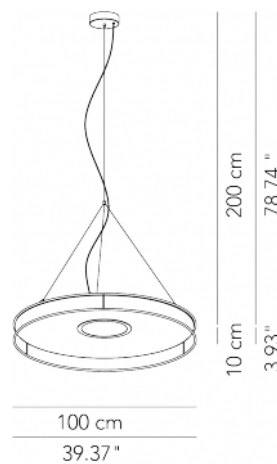

TYPE:

PROJECT NAME:

| | | | |
|---------------------------|------------------------|---|--|
| Pendant lamp Ø 66 | Ø 66 x 10 cm 10 Kg | lamp type 1 led module 18W luminous efficacy 1660 Lm light colour 2800 K cri >80 | Velvet: L82IDEESO060O01 Wool: L82IDEESO060E01 Kavdrat: L82IDEESO060I01 |
| Pendant lamp Ø 80 | Ø 80 x 10 cm 15 kg | lamp type 1 led module 24W luminous efficacy 2150 Lm light colour 2800 K cri >85 | Velvet: L82IDEESO080O01 Wool: L82IDEESO080E01 Kavdrat: L82IDEESO080I01 |
| Pendant lamp Ø 100 | Ø 100 x 10 cm 18 Kg | lamp type 1 led module 24W luminous efficacy 2150 Lm light colour 2800 K cri >85 | Velvet: L82IDEESO100O01 Wool: L82IDEESO100E01 Kavdrat: L82IDEESO100I01 |
| Pendant lamp Ø 130 | Ø 130 x 10 cm 25 Kg | lamp type 1 led module 24W luminous efficacy 2150 lm light colour 2800 K cri >80 | Velvet: L82IDEESO130O01 Wool: L82IDEESO130E01 Kavdrat: L82IDEESO130I01 |

 Fixture comes with a 4" backplate that mounts to a standard junction box. Please note: 277V is only compatible with 0-10V dimming.

SPECIFICATION SHEET

IDEA 66

IDEA 80

IDEA 100

IDEA 130

IDEA™

SUSPENSION