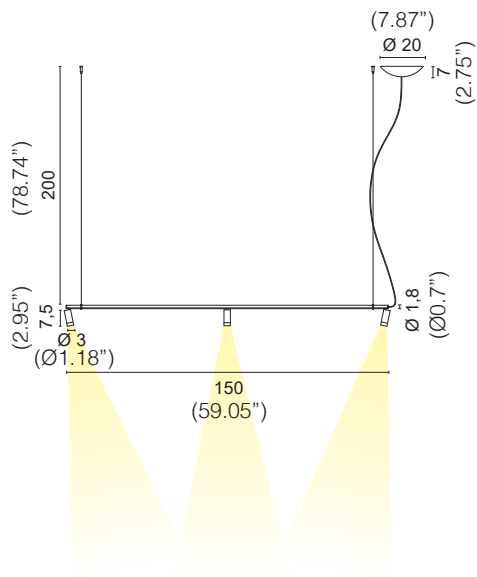

IRIS™

SUSPENSION

TYPE:

PROJECT NAME:

L671678

.01 White

.02 Black

Different optics on request

| Color temperature | Light sources | lm |
|-------------------|---------------|--------|
| /W 4000K | LED 18.3W | 2925lm |
| /WW 3000K | LED 18.3W | 2817lm |
| /XW 2700K | LED 18.3W | 2688lm |

SPECIFICATION SHEET

ORDERING INFO

L671678

Model (Order Code)

Finish

LED

Driver Options

- 01 White
- 02 Black

- 2700K
- 3000K
- 4000K