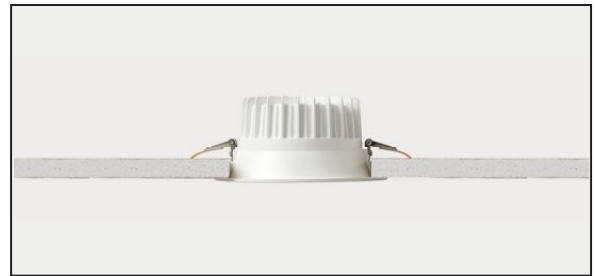

CODE	W	Lm (3000K)	Lifetime
L255649.18	18	2615	60.000h L80/B10
L255649.25	25	3530	60.000h L80/B10
L255649.33	33	4500	60.000h L80/B10

100°

3

3000K / 4000K

A+

43

0

>80

ORDERING INFO

Model (Order Code)	Finish Options	Optic Option	LED	Remote Driver
☐ L255649.18 18W ☐ L255649.25 25W ☐ L255649.33 33W	☐ 02: Matt Black ☐ 08: Frosted White	☐ 100: 100°	☐ 30: 3000K ☐ 40: 4000K	☐ 120V LTE ☐ 120-277V 0-10V

SPECIFICATION SHEET