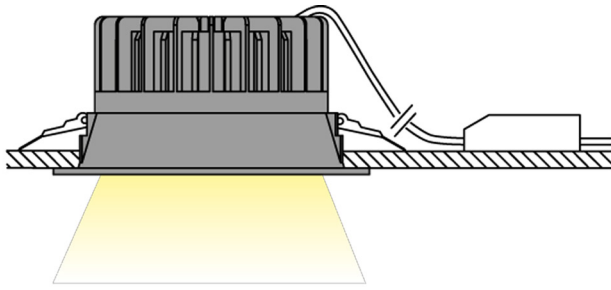

SPECIFICATION SHEET

IVY™ FROST 230

RECESSED

TYPE:

PROJECT NAME:

115 (4.52")

Ø230 (9.05")

Ø195 (7.67")