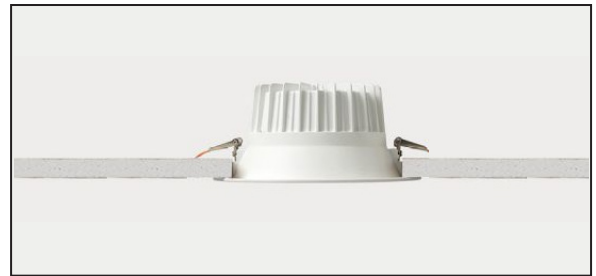

CODE	W	Lm (3000K)	Lifetime
L255651.18	18	2615	60.000h L80/B10
L255651.25	25	3530	60.000h L80/B10
L255651.33	33	4500	60.000h L80/B10
L255651.37	37	5165	60.000h L80/B10

100°

3000K / 4000K

43

>80

3

A+

0

ORDERING INFO

Model (Order Code)	Finish Options	Optic Option	LED	Remote Driver
○ L255651.18 18W	○ 02: Matt Black	○ 100: 100°	○ 30: 3000K	○ 120V LTE
○ L255651.25 25W	○ 08: Frosted White		○ 40: 4000K	○ 120-277V 0-10V
○ L255651.33 33W				
○ L255651.37 33W				

SPECIFICATION SHEET