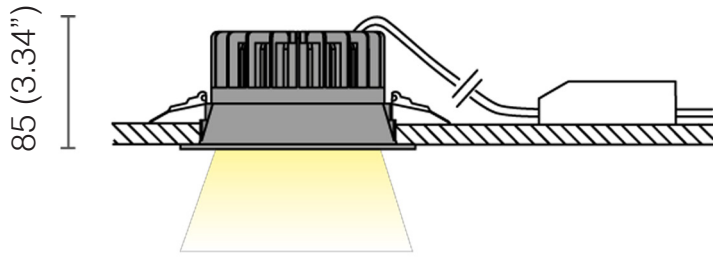

IVY™ TRANSPARENT

RECESSED

TYPE:

PROJECT NAME:

IVY

SPECIFICATION SHEET

Ivy recessed luminaire equipped with a high efficiency LED light source. It is made from epoxy powder coated finish die-cast aluminum stabilized with UV rays and provided with transparent or satinized screen and aluminum reflector. Driver included. Dimmable version available on request. The degree of protection against the penetration of dust, solid objects and liquids is IP43.

Luminart®

WWW.LUMINARTLIGHTING.COM
Last updated: 09/16/24

IVY™ TRANSPARENT 145

RECESSED

TYPE:

PROJECT NAME:

Ø145 (5.7")

Finish

SPECIFICATION SHEET

IVY™ TRANSPARENT 190

RECESSED

TYPE:

PROJECT NAME:

105 (4.13")

Ø190 (7.48")

Ø170 (6.69")