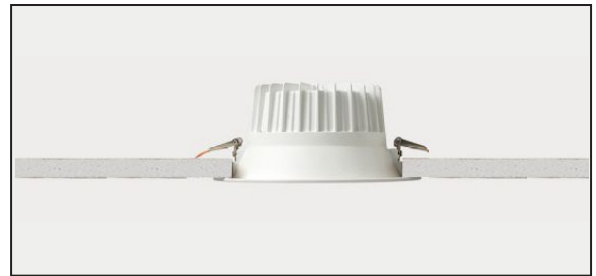

CODE	W	Lm (3000K)	Lifetime
L255650.18	18	2615	60.000h L80/B10
L255650.25	25	3530	60.000h L80/B10
L255650.33	33	4500	60.000h L80/B10
L255650.37	37	5165	60.000h L80/B10

90°

3000K / 4000K

43

>80

SDCM 3

EEI A+

RG 0

ORDERING INFO

Model (Order Code)	Finish Options	Optic Option	LED	Remote Driver
○ L255650.18 18W	○ 02: Matt Black	○ 90: 90°	○ 30: 3000K	○ 120V LTE
○ L255650.25 25W	○ 08: Frosted White		○ 40: 4000K	○ 120-277V 0-10V
○ L255650.33 33W				
○ L255650.37 33W				

SPECIFICATION SHEET