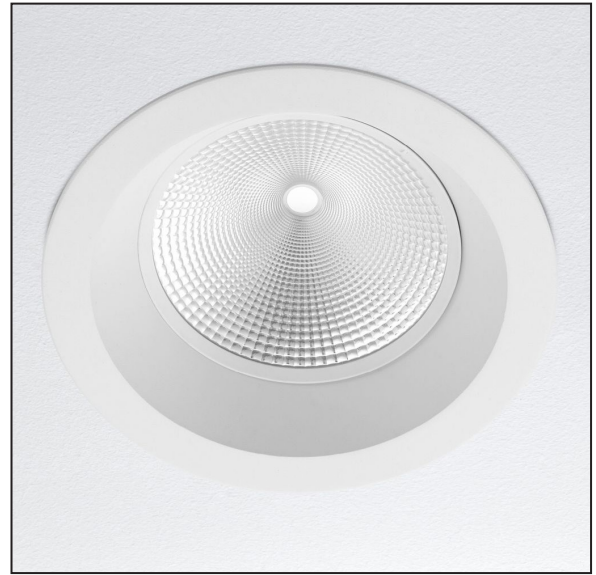

CODE	W	Lm (3000K)	Lifetime
L255650.18	18	2615	60.000h L80/B10
L255650.25	25	3530	60.000h L80/B10
L255650.33	33	4500	60.000h L80/B10
L255650.37	37	5165	60.000h L80/B10

90°

3000K / 4000K

43

>80

SDCM 3

EEI A+

RG 0

ORDERING INFO

Model (Order Code)	Finish Options	Optic Option	LED	Remote Driver
○ L255650.18 18W	○ 02: Matt Black	○ 90: 90°	○ 30: 3000K	○ 120V LTE
○ L255650.25 25W	○ 08: Frosted White		○ 40: 4000K	○ 120-277V 0-10V
○ L255650.33 33W				
○ L255650.37 33W				

SPECIFICATION SHEET