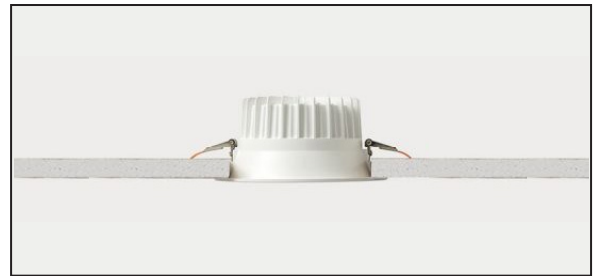

CODE	W	Lm (3000K)	Lifetime
L255648.18	18	2615	60.000h L80/B10
L255648.25	25	3530	60.000h L80/B10
L255648.33	33	4500	60.000h L80/B10

90°

3

3000K / 4000K

A+

43

0

>80

ORDERING INFO

Model (Order Code)	Finish Options	Optic Option	LED	Remote Driver
☐ L255648.18 18W ☐ L255648.25 25W ☐ L255648.33 33W	☐ 02: Matt Black ☐ 08: Frosted White	☐ 90: 100°	☐ 30: 3000K ☐ 40: 4000K	☐ 120V LTE ☐ 120-277V 0-10V

SPECIFICATION SHEET