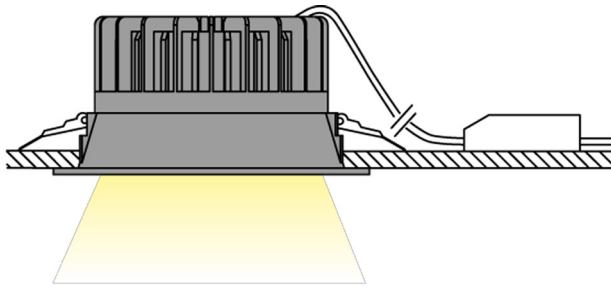

SPECIFICATION SHEET

IVY™ TRANSPARENT 230

RECESSED

TYPE:

PROJECT NAME:

115 (4.52")

Ø230 (9.05")

Ø195 (7.67")