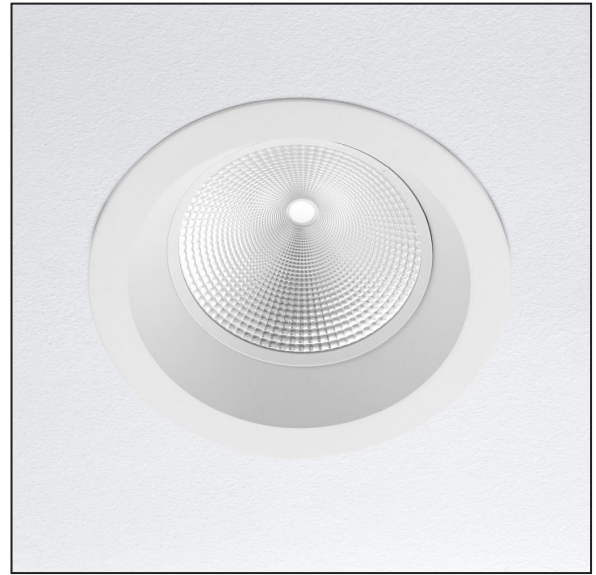

CODE	W	Lm (3000K)	Lifetime
L255648.18	18	2615	60.000h L80/B10
L255648.25	25	3530	60.000h L80/B10
L255648.33	33	4500	60.000h L80/B10

90°

3

3000K / 4000K

A+

43

0

>80

ORDERING INFO

Model (Order Code)	Finish Options	Optic Option	LED	Remote Driver
☐ L255648.18 18W ☐ L255648.25 25W ☐ L255648.33 33W	☐ 02: Matt Black ☐ 08: Frosted White	☐ 90: 100°	☐ 30: 3000K ☐ 40: 4000K	☐ 120V LTE ☐ 120-277V 0-10V

SPECIFICATION SHEET