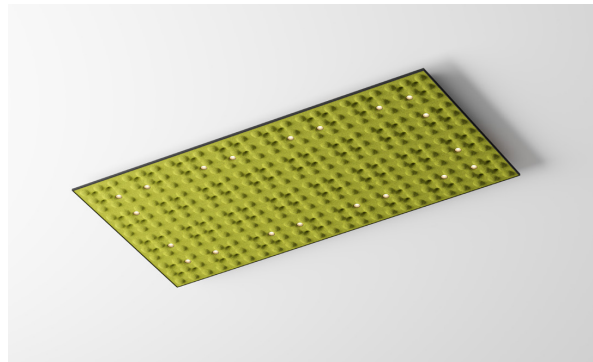

# KASPER™

CEILING/WALL

TYPE:

PROJECT NAME:

SPECIFICATION SHEET

# KASPER™

CEILING/WALL

TYPE:

PROJECT NAME:

4x8 down, Light Grey

4x16 down, Curcumin

8x8 down, Light Blue

8x16 down, Fresh Lime

# KASPER™

CEILING/WALL

TYPE:

PROJECT NAME:

Horizontal 4x8 1 1

81 [3.18"]

Horizontal 4x16 2 2

81 [3.18"]