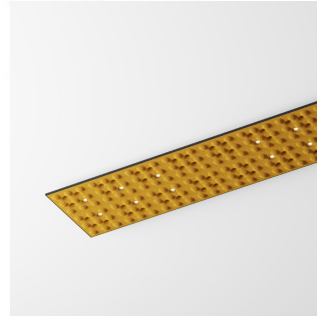

TYPE:

PROJECT NAME:

basic colours

extended colours

curcumin

SPECIFICATION SHEET