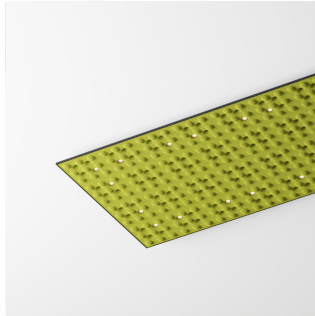

extended colours

fresh lime