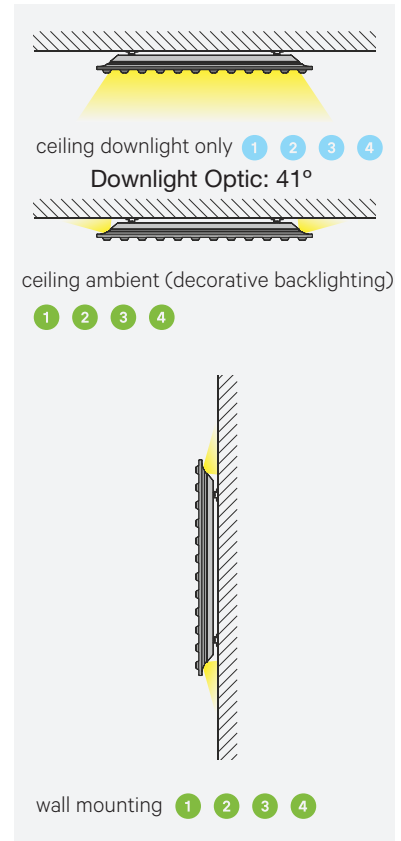

# KASPER™

CEILING/WALL

TYPE:

PROJECT NAME:

Horizontal 4x8 1 1

81 [3.18"]

Horizontal 4x16 2 2

81 [3.18"]

408 [16.06"]

808 [31.81"]

408 [16.06"]

1608 [63.3"]

Horizontal 8x8 3 3

81 [3.18"]

Horizontal 8x16 4 4

81 [3.18"]

808 [31.81"]

808 [31.81"]

808 [31.81"]

1608 [63.3"]