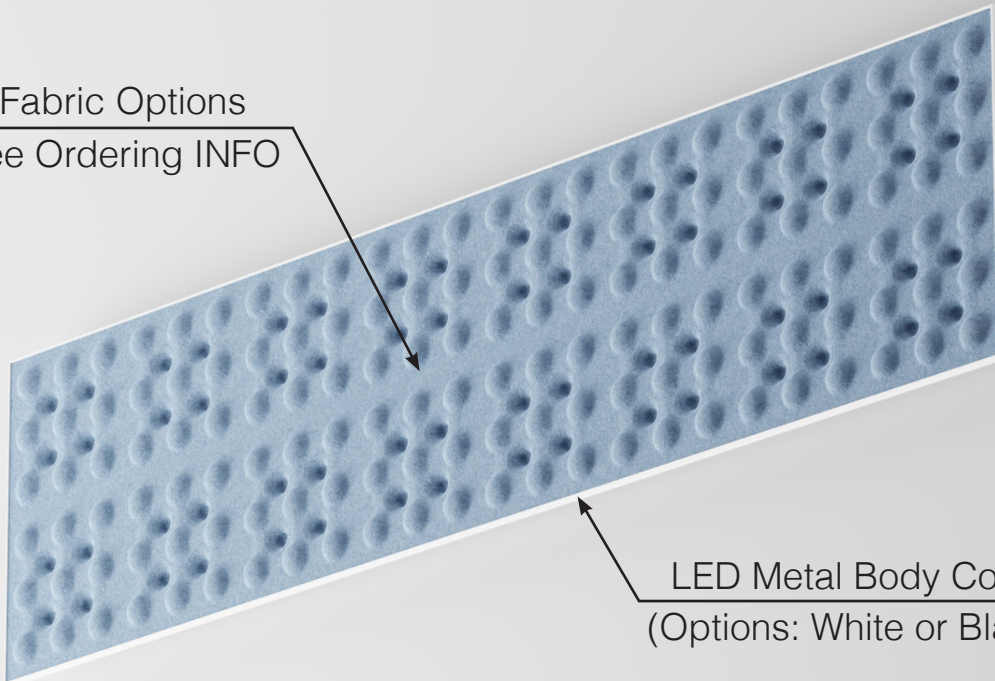

# KASPER™

CEILING/WALL

TYPE:

PROJECT NAME:

Fabric Options  
See Ordering INFO

LED Metal Body Color  
(Options: White or Black)

Fabric Options  
See Ordering INFO

LED Metal Body Color  
(Options: White or Black)