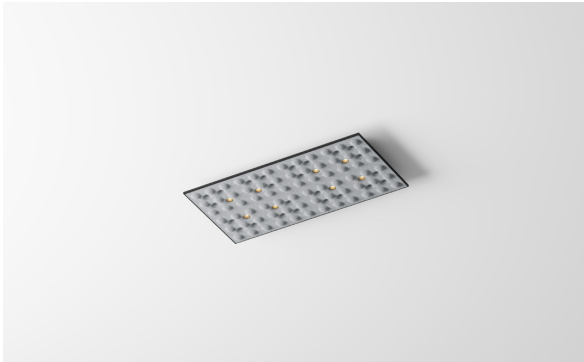

# KASPER™

CEILING/WALL

TYPE:

PROJECT NAME:

SPECIFICATION SHEET

# KASPER™

CEILING/WALL

TYPE:

PROJECT NAME:

4x8 down, Light Grey

4x16 down, Curcumin

8x8 down, Light Blue

8x16 down, Fresh Lime

# KASPER™

CEILING/WALL

TYPE:

PROJECT NAME:

Horizontal 4x8 1 1

81 [3.18"]

Horizontal 4x16 2 2

81 [3.18"]

#### LED Metal Body Color

- H1: White
- H2: Black