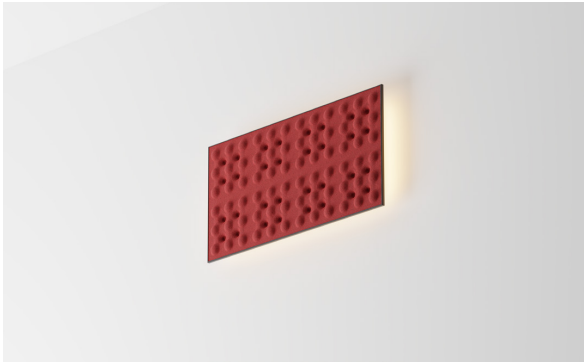

# KASPER™

CEILING/WALL

TYPE:

PROJECT NAME:

SPECIFICATION SHEET

# KASPER™

CEILING/WALL

TYPE:

PROJECT NAME:

4x8 down, Light Grey

4x16 down, Curcumin

8x8 down, Light Blue

8x16 down, Fresh Lime