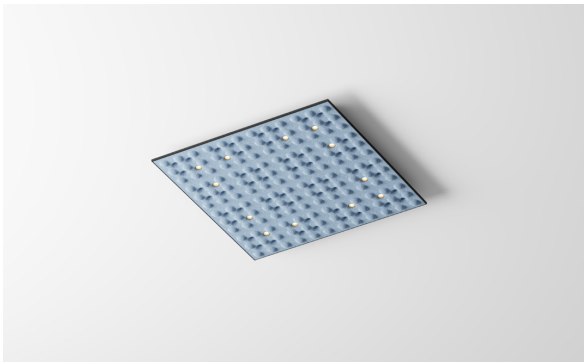

# KASPER™

CEILING/WALL

TYPE:

PROJECT NAME:

SPECIFICATION SHEET

# KASPER™

CEILING/WALL

TYPE:

PROJECT NAME:

4x8 down, Light Grey

4x16 down, Curcumin

8x8 down, Light Blue

8x16 down, Fresh Lime

# KASPER™

CEILING/WALL

TYPE:

PROJECT NAME:

Horizontal 4x8 1 1

81 [3.18"]

Horizontal 4x16 2 2

81 [3.18"]