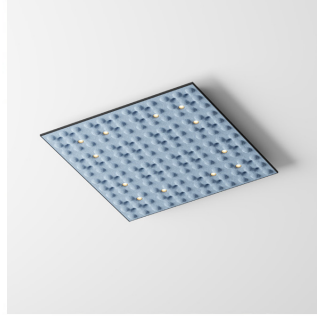

## basic colours

light grey

light blue

steel graphite

deep black

.RY Light Grey

.LU Light Blue

.HT Steel Graphite