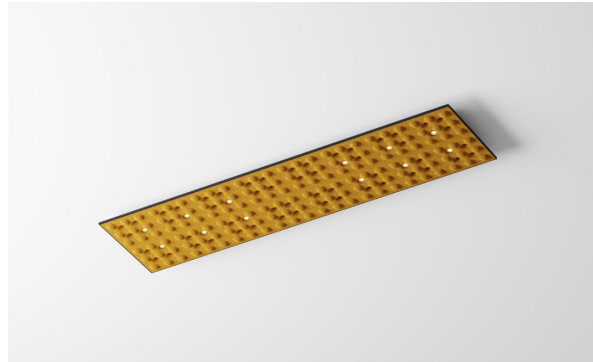

# KASPER™

CEILING/WALL

TYPE:

PROJECT NAME:

SPECIFICATION SHEET

# KASPER™

CEILING/WALL

TYPE:

PROJECT NAME:

4x8 down, Light Grey

4x16 down, Curcumin

8x8 down, Light Blue

8x16 down, Fresh Lime

# KASPER™

CEILING/WALL

TYPE:

PROJECT NAME:

Horizontal 4x8 1 1

81 [3.18"]

Horizontal 4x16 2 2

81 [3.18"]