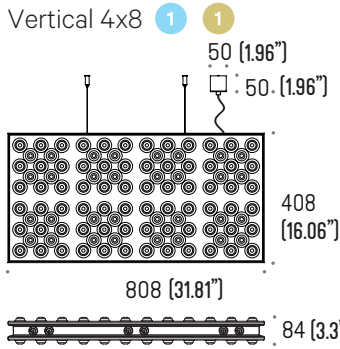

8x8 down, Fresh Lime

8x8 up.down, Light Blue

8x16 down, Steel Graphite

8x16 up.down, Dark Orange

SPECIFICATION SHEET

# KASPER™ VERTICAL

SUSPENSION

TYPE:

PROJECT NAME:

Model	Kasper Vertical Up Light & Down Light	
<b>1</b> L545.3726	Up,Down 4x8	29W Up 1390lm / Down 750lm
<b>2</b> L545.3728	Up,Down 4x16	55W Up 2770lm / Down 1510lm
<b>3</b> L545.3730	Up,Down 8x8	29W Up 1390lm / Down 750lm
<b>4</b> L545.3732	Up,Down 8x16	55W Up 2770lm / Down 1510lm

Model	Kasper Vertical DownLight Only	
<b>1</b> L545.3734	Down 4x8	15W 750lm
<b>2</b> L545.3736	Down 4x16	28W 1510lm
<b>3</b> L545.3738	Down 8x8	15W 750lm
<b>4</b> L545.3740	Down 8x16	28W 1510lm