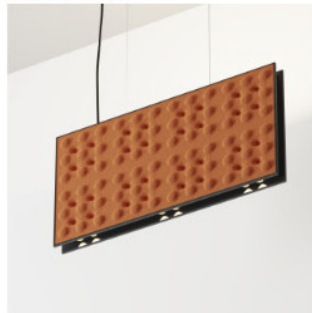

# KASPER™ VERTICAL

SUSPENSION

TYPE:

PROJECT NAME:

Model	Kasper Vertical Up Light & Down Light	
<b>1</b> L545.3726	Up,Down 4x8	29W Up 1390lm / Down 750lm
<b>2</b> L545.3728	Up,Down 4x16	55W Up 2770lm / Down 1510lm
<b>3</b> L545.3730	Up,Down 8x8	29W Up 1390lm / Down 750lm
<b>4</b> L545.3732	Up,Down 8x16	55W Up 2770lm / Down 1510lm

## basic colours

light grey

light blue

steel graphite

deep black

.RY Light Grey

.LU Light Blue

.HT Steel Graphite

## extended colours

fresh lime

curcumin

dark orange

deep red

.GR Fresh Lime

.YL Curcumin

.OG Dark Orange