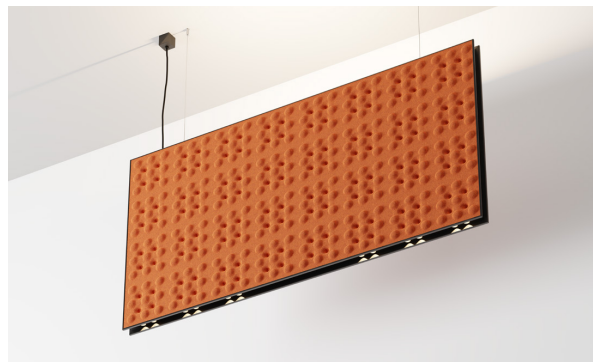

# KASPER™ VERTICAL

SUSPENSION

TYPE:

PROJECT NAME:

SPECIFICATION SHEET

**Luminart®**

WWW.LUMINARTLIGHTING.COM  
Last updated: 03/05/23

# KASPER™ VERTICAL

SUSPENSION

TYPE:

PROJECT NAME:

4x8 down, Light Grey

4x8 up.down, Deep Red

4x16 down, Deep Black

4x16 up.down, Curcumin

8x8 down, Fresh Lime

8x8 up.down, Light Blue

8x16 down, Steel Graphite

8x16 up.down, Dark Orange

SPECIFICATION SHEET

# KASPER™ VERTICAL

SUSPENSION

TYPE:

PROJECT NAME:

Model	Kasper Vertical Up Light & Down Light	
<b>1</b> L545.3726	Up,Down 4x8	29W Up 1390lm / Down 750lm
<b>2</b> L545.3728	Up,Down 4x16	55W Up 2770lm / Down 1510lm
<b>3</b> L545.3730	Up,Down 8x8	29W Up 1390lm / Down 750lm
<b>4</b> L545.3732	Up,Down 8x16	55W Up 2770lm / Down 1510lm