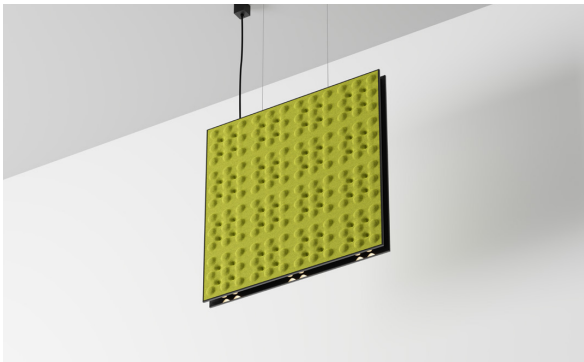

# KASPER™ VERTICAL

SUSPENSION

TYPE:

PROJECT NAME:

SPECIFICATION SHEET

**Luminart®**

WWW.LUMINARTLIGHTING.COM  
Last updated: 03/05/23

# KASPER™ VERTICAL

SUSPENSION

TYPE:

PROJECT NAME:

4x8 down, Light Grey

4x8 up.down, Deep Red

4x16 down, Deep Black

4x16 up.down, Curcumin

8x8 down, Fresh Lime

8x8 up.down, Light Blue

8x16 down, Steel Graphite

8x16 up.down, Dark Orange

SPECIFICATION SHEET

# KASPER™ VERTICAL

SUSPENSION

TYPE:

PROJECT NAME:

Model	Kasper Vertical Up Light & Down Light	
<b>1</b> L545.3726	Up,Down 4x8	29W Up 1390lm / Down 750lm
<b>2</b> L545.3728	Up,Down 4x16	55W Up 2770lm / Down 1510lm
<b>3</b> L545.3730	Up,Down 8x8	29W Up 1390lm / Down 750lm
<b>4</b> L545.3732	Up,Down 8x16	55W Up 2770lm / Down 1510lm