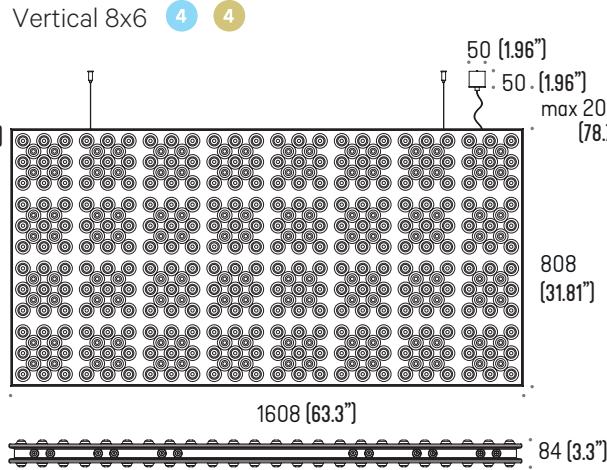

8x8 down, Fresh Lime

8x8 up.down, Light Blue

8x16 down, Steel Graphite

8x16 up.down, Dark Orange

SPECIFICATION SHEET

# KASPER™ VERTICAL

SUSPENSION

TYPE:

PROJECT NAME:

Model	Kasper Vertical Up Light & Down Light	
<b>1</b> L545.3726	Up,Down 4x8	29W Up 1390lm / Down 750lm
<b>2</b> L545.3728	Up,Down 4x16	55W Up 2770lm / Down 1510lm
<b>3</b> L545.3730	Up,Down 8x8	29W Up 1390lm / Down 750lm
<b>4</b> L545.3732	Up,Down 8x16	55W Up 2770lm / Down 1510lm

Model	Kasper Vertical DownLight Only	
<b>1</b> L545.3734	Down 4x8	15W 750lm
<b>2</b> L545.3736	Down 4x16	28W 1510lm
<b>3</b> L545.3738	Down 8x8	15W 750lm
<b>4</b> L545.3740	Down 8x16	28W 1510lm