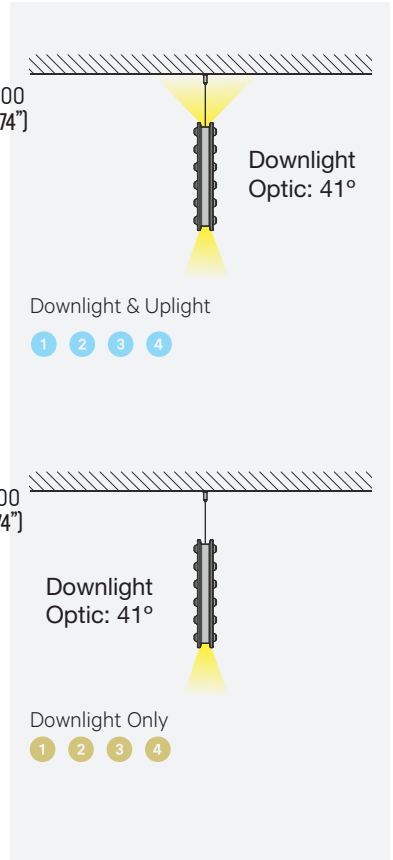

# KASPER™ VERTICAL

SUSPENSION

TYPE:

PROJECT NAME:

4x8 down, Light Grey

4x8 up.down, Deep Red

4x16 down, Deep Black

4x16 up.down, Curcumin

8x8 down, Fresh Lime

8x8 up.down, Light Blue

8x16 down, Steel Graphite

8x16 up.down, Dark Orange

SPECIFICATION SHEET

# KASPER™ VERTICAL

SUSPENSION

TYPE:

PROJECT NAME:

Model	Kasper Vertical Up Light & Down Light	
<b>1</b> L545.3726	Up,Down 4x8	29W Up 1390lm / Down 750lm
<b>2</b> L545.3728	Up,Down 4x16	55W Up 2770lm / Down 1510lm
<b>3</b> L545.3730	Up,Down 8x8	29W Up 1390lm / Down 750lm
<b>4</b> L545.3732	Up,Down 8x16	55W Up 2770lm / Down 1510lm

Model	Kasper Vertical DownLight Only	
<b>1</b> L545.3734	Down 4x8	15W 750lm
<b>2</b> L545.3736	Down 4x16	28W 1510lm
<b>3</b> L545.3738	Down 8x8	15W 750lm
<b>4</b> L545.3740	Down 8x16	28W 1510lm