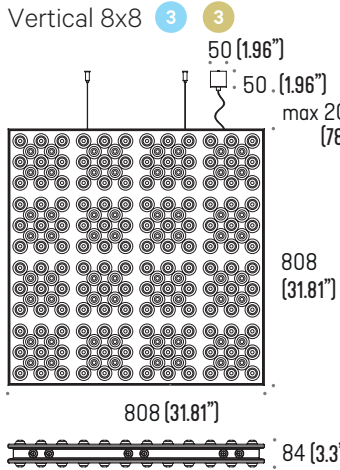

KASPER™ VERTICAL

SUSPENSION

TYPE:

PROJECT NAME:

Model	Kasper Vertical Up Light & Down Light	
1 L545.3726	Up,Down 4x8	| 29W Up 1390lm / Down 750lm
2 L545.3728	Up,Down 4x16	| 55W Up 2770lm / Down 1510lm
3 L545.3730	Up,Down 8x8	| 29W Up 1390lm / Down 750lm
4 L545.3732	Up,Down 8x16	| 55W Up 2770lm / Down 1510lm

Model	Kasper Vertical DownLight Only	
1 L545.3734	Down 4x8	| 15W 750lm
2 L545.3736	Down 4x16	| 28W 1510lm
3 L545.3738	Down 8x8	| 15W 750lm
4 L545.3740	Down 8x16	| 28W 1510lm

ORDERING INFO

Model (Order Code)	Fabric Options*	LED Metal Body Color	Canopy & Cable Color	LED	Dimming Options
☐ L545.3726 Kasper Vertical Up&Down Light 4x8	☐ LG: Light Grey	☐ H1: White	☐ CC1: White	☐ 3000K	☐ LTE (120V)
☐ L545.3728 Kasper Vertical Up&Down Light 4x16	☐ LB: Light Blue	☐ H2: Black	☐ CC2: Black	☐ 4000K	☐ O 0-10V (120-277V)
☐ L545.3730 Kasper Vertical Up&Down Light 8x8	☐ SG: Steel Graphite				
☐ L545.3732 Kasper Vertical Up&Down Light 8x16	☐ DB: Deep Black				
☐ L545.3734 Kasper Vertical Down Light Only 4x8	☐ FL: Fresh Lime				
☐ L545.3736 Kasper Vertical Down Light Only 4x16	☐ C: Curcumin				
☐ L545.3738 Kasper Vertical Down Light Only 8x8	☐ DO: Dark Orange				
☐ L545.3740 Kasper Vertical Down Light Only 8x16	☐ DR: Deep Red				

*See option example with image on the last page.

*See fabric options on next page.

SPECIFICATION SHEET