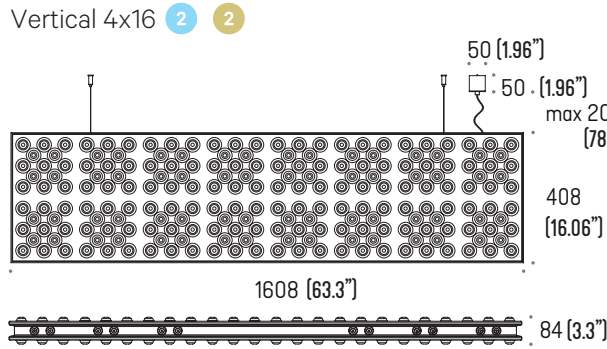

8x8 down, Fresh Lime

8x8 up.down, Light Blue

8x16 down, Steel Graphite

8x16 up.down, Dark Orange

SPECIFICATION SHEET

# KASPER™ VERTICAL

SUSPENSION

TYPE:

PROJECT NAME:

Model	Kasper Vertical Up Light & Down Light	
<b>1</b> L545.3726	Up,Down 4x8	29W Up 1390lm / Down 750lm
<b>2</b> L545.3728	Up,Down 4x16	55W Up 2770lm / Down 1510lm
<b>3</b> L545.3730	Up,Down 8x8	29W Up 1390lm / Down 750lm
<b>4</b> L545.3732	Up,Down 8x16	55W Up 2770lm / Down 1510lm

Model	Kasper Vertical DownLight Only	
<b>1</b> L545.3734	Down 4x8	15W 750lm
<b>2</b> L545.3736	Down 4x16	28W 1510lm
<b>3</b> L545.3738	Down 8x8	15W 750lm
<b>4</b> L545.3740	Down 8x16	28W 1510lm