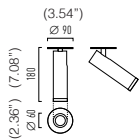

Luminart®

WWW.LUMINARTLIGHTING.COM
Last updated: 7/15/19

LA FAMILLE™

RECESSED SPOTLIGHT

TYPE:

PROJECT NAME:

Papa R IN

Papa (French for Dad) - the biggest luminaire in our La Famille line. Its distinctive feature is the relatively considerable diameter - 60 mm, as well as its high luminous flux (over 2,000 lm). The adjustable lighting angle and direction allow the light to cater for the needs of the interior's décor thus emphasising its character. Papa was designed to be fitted to ceilings or walls. Its advantage lies in the possibility of choosing lighting intensity, which makes it look superb in both public spaces and residential interiors, emphasising their unique character.