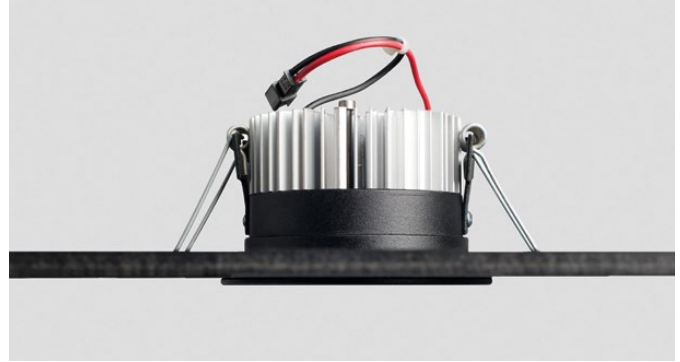

LA FAMILLE™

D75 7EE76 EBA F>9: F

FKB7,

BDA <75F @3? 7,

La Famille

This family of recessed lights features consistent design and adjustable lighting angles. The three diameters and various light outputs make it possible to adjust the lighting performance to the particular needs and décor of the interior. La Famille's distinctive features are its simple and pure form and the universal shape, in line with the current trends in design.

LA FAMILLE™

RECESSED SPOTLIGHT

TYPE:

PROJECT NAME:

ADJUSTABLE LIGHTING ANGLE

The design of La Famille lights enables adjusting the lighting angle in the range from 8° to 40° (Moi) and 15° to 50° (the other lights in the family). The glass lenses, placed in a special ring, can be turned, which enables framing particular objects. The turning action is smooth while the framing adjustment resembles setting camera lens sharpness. The glass lens softens light and prevents its distortion.

EASY INSTALLATION

Fitting La Famille luminaires takes 15 minutes. It's enough to cut out an even hole of 75 mm in diameter, and the flange will cover any loss in the surface material. The application of springs pressing the luminaire to the ceiling surface allows fitting it to 2 to 25 mm panels. A special system of electrical couplings enables connecting the supply conductors to the power supply unit in a screw-less manner. The conductor can be repeatedly put in and out without compromising the operational safety and a risk of damaging the luminaire - it's enough to press the flexible outlet next to the socket.