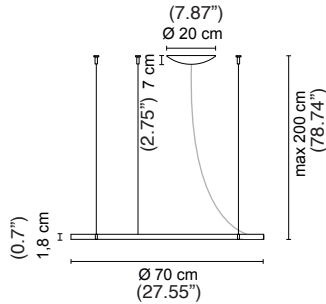

LANCIA TONDA™

SUSPENSION

TYPE:

PROJECT NAME:

L671562 1,10 kg

.01	White
.02	Black
.25	Satin gold
.31	Chrome

/W	LED 37,5W 5000lm 4000K
/WW	LED 37,5W 4958lm 3000K
/XW	LED 37,5W 4479lm 2700K

L671563 1,45 kg

.01	White
.02	Black

/W	LED 54W 7200lm 4000K
/WW	LED 54W 7140lm 3000K
/XW	LED 54W 6450lm 2700K

L671564 2,35 kg

.01	White
.02	Black

/W	LED 81W 10800lm 4000K
/WW	LED 81W 10710lm 3000K
/XW	LED 81W 9675lm 2700K

.25 Satin gold

SPECIFICATION SHEET