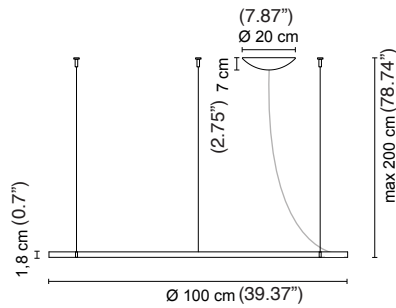

LANCIA TONDA™

SUSPENSION

TYPE:

PROJECT NAME:

L671562 1,10 kg

.01	White
.02	Black
.25	Satin gold
.31	Chrome

/W	LED 37,5W 5000lm 4000K
/WW	LED 37,5W 4958lm 3000K
/XW	LED 37,5W 4479lm 2700K

L671563 1,45 kg

.01	White
.02	Black

/W	LED 54W 7200lm 4000K
/WW	LED 54W 7140lm 3000K
/XW	LED 54W 6450lm 2700K

L671564 2,35 kg

.01	White
.02	Black

/W	LED 81W 10800lm 4000K
/WW	LED 81W 10710lm 3000K
/XW	LED 81W 9675lm 2700K