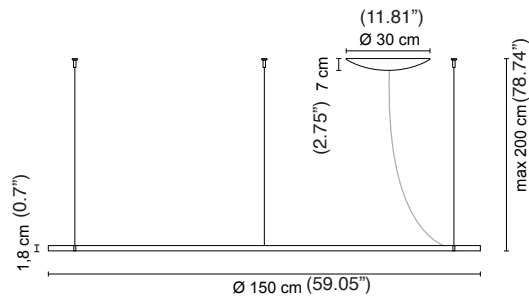

.01	White
.02	Black

/W	LED 54W 7200lm 4000K
/WW	LED 54W 7140lm 3000K
/XW	LED 54W 6450lm 2700K

L671564 2,35 kg

.01	White
.02	Black

/W	LED 81W 10800lm 4000K
/WW	LED 81W 10710lm 3000K
/XW	LED 81W 9675lm 2700K