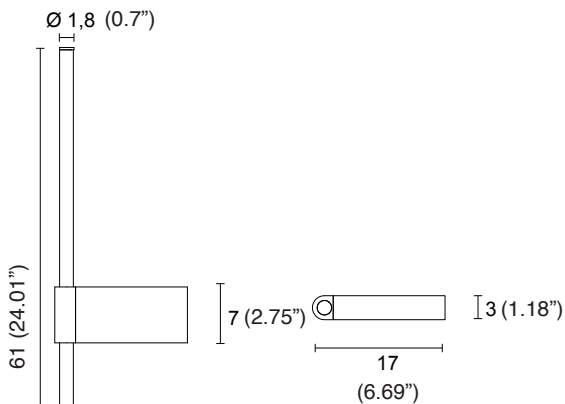

light sources:

/W LED 9W 1130lm 4000K CRI>90
/WW LED 9W 1010lm 3000K CRI>90
/XW LED 9W 945lm 2700K CRI>90

IP grade:

40

net weight:

0,80 Kg

finishes:

.01 white
.02 black
.24 black chrome
.25 satin golded
.31 chrome
.32 satin nickel

symbols:

Dimensions

Installation Note:

Fixture comes with a 4" backplate that mounts to a standard junction box.

Light

SPECIFICATION SHEET

ORDERING INFO

L674567