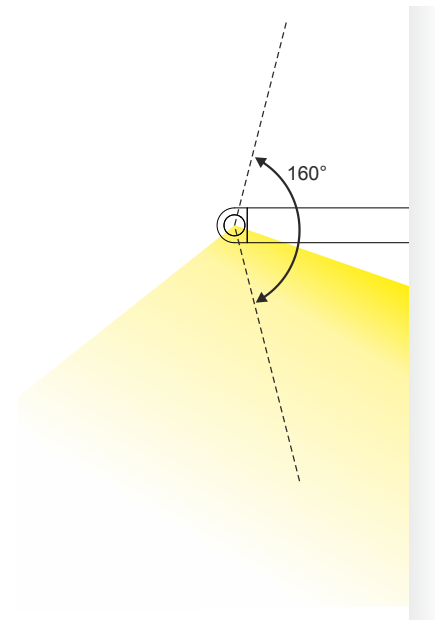

light sources:

/W LED 9W 1130lm 4000K CRI>90
/WW LED 9W 1010lm 3000K CRI>90
/XW LED 9W 945lm 2700K CRI>90

IP grade:

40

net weight:

0,80 Kg

finishes:

.01 white
.02 black
.24 black chrome
.25 satin golded
.31 chrome
.32 satin nickel

symbols:

Dimensions

Installation Note:

Fixture comes with a 4" backplate that mounts to a standard junction box.

Light

SPECIFICATION SHEET

ORDERING INFO

L674567