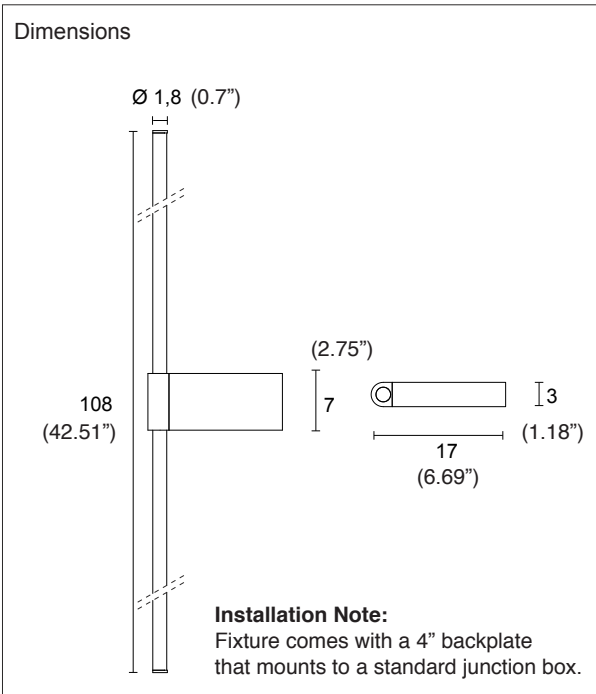

symbols:

Dimensions

Installation Note:

Fixture comes with a 4" backplate that mounts to a standard junction box.

Light

SPECIFICATION SHEET

ORDERING INFO

L674567

Luminart®

WWW.LUMINARTLIGHTING.COM
Last updated: 01/15/25

LANCIA™ 100

WALL - HORIZONTAL

TYPE:

PROJECT NAME:

materials:	structure and ends in aluminum, opal polycarbonate diffuser
light:	direct/diffuse
light sources:	/W LED 18W 2260lm 4000K CRI>90 /WW LED 18W 2020lm 3000K CRI>90 /XW LED 18W 1890lm 2700K CRI>90
IP grade:	40
net weight:	1,00 Kg
finishes:	.01 white .02 black .24 black chrome .25 satin golded .31 chrome .32 satin nickel
symbols:	IP40