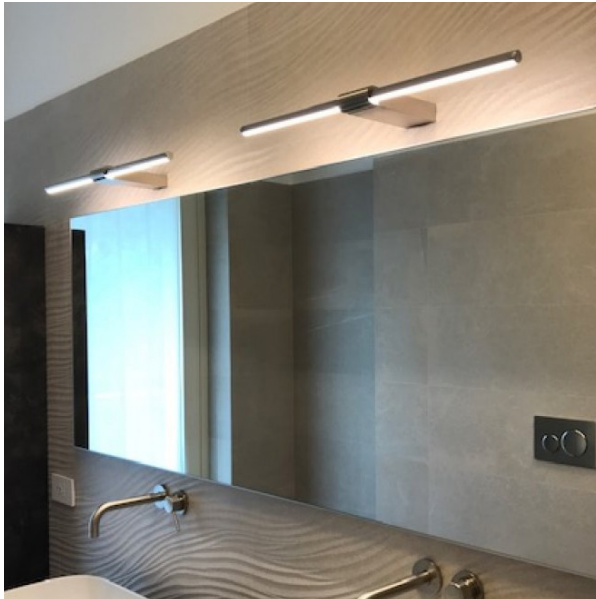

LANCIA™ 100

WALL - HORIZONTAL

TYPE:

PROJECT NAME:

materials:	structure and ends in aluminum, opal polycarbonate diffuser
light:	direct/diffuse
light sources:	/W LED 18W 2260lm 4000K CRI>90 /WW LED 18W 2020lm 3000K CRI>90 /XW LED 18W 1890lm 2700K CRI>90
IP grade:	40
net weight:	1,00 Kg
finishes:	.01 white .02 black .24 black chrome .25 satin golded .31 chrome .32 satin nickel
symbols:	IP40