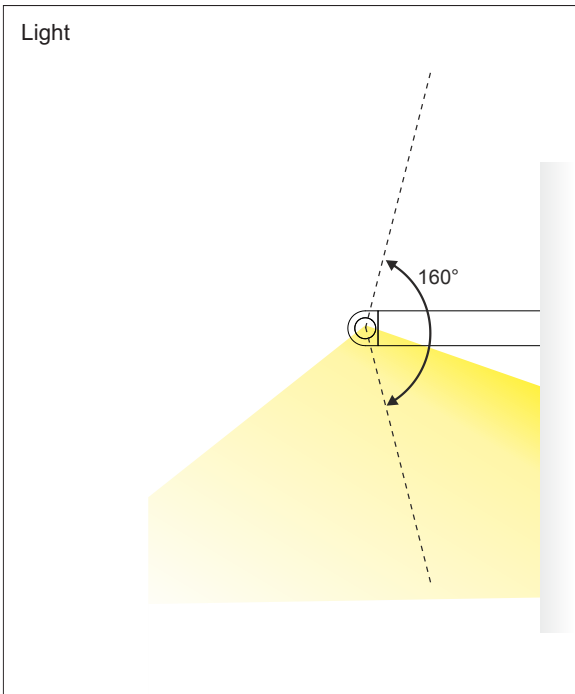

light sources:

/W LED 9W 1130lm 4000K CRI>90
/WW LED 9W 1010lm 3000K CRI>90
/XW LED 9W 945lm 2700K CRI>90

IP grade:

40

net weight:

0,80 Kg

finishes:

.01 white
.02 black
.24 black chrome
.25 satin golded
.31 chrome
.32 satin nickel

symbols:

Dimensions

Installation Note:

Fixture comes with a 4" backplate that mounts to a standard junction box.

Light

SPECIFICATION SHEET

ORDERING INFO

L674567

Luminart®

WWW.LUMINARTLIGHTING.COM
Last updated: 01/15/25

LANCIA™ 100

WALL - HORIZONTAL

TYPE:

PROJECT NAME:

materials:	structure and ends in aluminum, opal polycarbonate diffuser
light:	direct/diffuse
light sources:	/W LED 18W 2260lm 4000K CRI>90 /WW LED 18W 2020lm 3000K CRI>90 /XW LED 18W 1890lm 2700K CRI>90
IP grade:	40
net weight:	1,00 Kg
finishes:	.01 white .02 black .24 black chrome .25 satin golded .31 chrome .32 satin nickel
symbols:	IP40