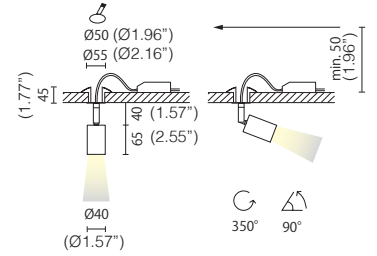

LEO™

CEILING

TYPE:

PROJECT NAME:

Supplied with 4" round backplate (not pictured)

LEO SMALL

- 45°
- 2700K / 3000K / 4000K
- 40
- 93
- 3
- A+
- 1

- 06 Black
- 08 White
- 13 Gold
- 34 Steel
- A Trim rings
L25AN034.06 Black ring
L25AN034.08 White ring
L25AN034.13 Gold ring
L25AN034.34 Steel ring

CODE	W	Lm (3000K)	Lifetime
L25A5-698...	10	1110	75.000h L80/B10

Supplied with 4" round backplate (not pictured)

LEO MEDIUM

- 40° (20° and 55° on request)
- 2700K / 3000K / 4000K
- 40
- 93
- 3
- A+
- 1

- 06 Black
- 08 White
- 33 Rose gold
- 34 Steel
- A Trim rings
L25AN035.06 Black ring
L25AN035.08 White ring
L25AN035.33 Rose gold ring
L25AN035.34 Steel ring

CODE	W	Lm (3000K)	Lifetime
L25A5-691...	12	1520	75.000h L80/B10

The rose gold and the frosted steel product is always supplied with a black bracket.

SPECIFICATION SHEET

ORDERING INFO

Model (Order Code)	Finish	LED	Remote Driver Options
	<input type="radio"/> 06 Black	<input type="radio"/> 2700K	<input type="radio"/> 120V Phase Dimming
	<input type="radio"/> 08 White	<input type="radio"/> 3000K	<input type="radio"/> 120V 0-10V Dimming
	<input type="radio"/> 13 Gold	<input type="radio"/> 4000K	<input type="radio"/> 277V 0-10V Dimming
	<input type="radio"/> 34 Steel		

Fixture comes with a 4" backplate that mounts to a standard junction box.

Luminart®

WWW.LUMINARTLIGHTING.COM