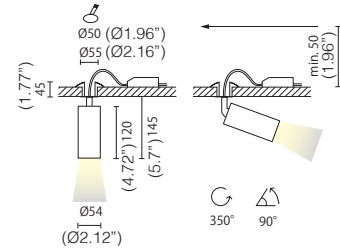

LEO™

CEILING

TYPE:

PROJECT NAME:

Supplied with 4" round backplate (not pictured)

LEO SMALL

- 45°
- 2700K / 3000K / 4000K
- 40
- 93
- 3
- A+
- 1

- 06 Black
- 08 White
- 13 Gold
- 34 Steel
- A Trim rings
L25AN034.06 Black ring
L25AN034.08 White ring
L25AN034.13 Gold ring
L25AN034.34 Steel ring

CODE	W	Lm (3000K)	Lifetime
L25A5-698...	10	1110	75.000h L80/B10

Supplied with 4" round backplate (not pictured)

LEO MEDIUM

- 40° (20° and 55° on request)
- 2700K / 3000K / 4000K
- 40
- 93
- 3
- A+
- 1

- 06 Black
- 08 White
- 33 Rose gold
- 34 Steel
- A Trim rings
L25AN035.06 Black ring
L25AN035.08 White ring
L25AN035.33 Rose gold ring
L25AN035.34 Steel ring

CODE	W	Lm (3000K)	Lifetime
L25A5-691...	12	1520	75.000h L80/B10

The rose gold and the frosted steel product is always supplied with a black bracket.

SPECIFICATION SHEET

ORDERING INFO

Model (Order Code)	Finish	LED	Remote Driver Options
	<input type="radio"/> 06 Black	<input type="radio"/> 2700K	<input type="radio"/> 120V Phase Dimming
	<input type="radio"/> 08 White	<input type="radio"/> 3000K	<input type="radio"/> 120V 0-10V Dimming
	<input type="radio"/> 13 Gold	<input type="radio"/> 4000K	<input type="radio"/> 277V 0-10V Dimming
	<input type="radio"/> 34 Steel		

Fixture comes with a 4" backplate that mounts to a standard junction box.

Luminart®

WWW.LUMINARTLIGHTING.COM