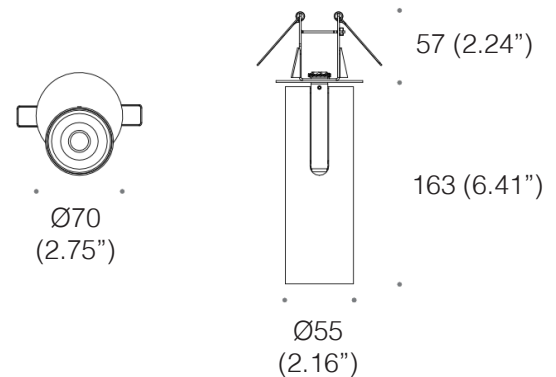

Finish options:

Black, White, Dust, Terracotta, Ocean Grey, Gold