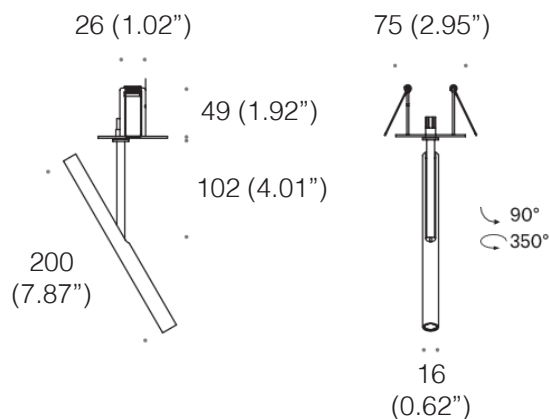

Finish options:

Black, White, Dust, Terracotta, Ocean Grey, Gold

SPECIFICATION SHEET

ORDERING INFO

L544.3384	-	38	-	-
Model (Order Code)	Finish Options	Optic Options	LED	Remote Driver Options
☐ L544.3384 7.8W	☐ 12: Black ☐ 13: White ☐ 21: Terracotta ☐ 22: Ocean Grey ☐ 23: Dust ☐ 80: Gold	☐ 38: 38°	☐ 30: 3000K ☐ 40: 4000K	☐ 120V LTE ☐ 120V-277V 0-10V