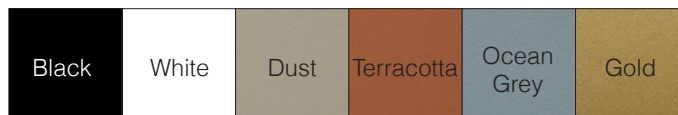

LIVVY is a slender tube with a cross-section in four sizes, housing an efficient LED diode. The glare effect in the entire Livvy family is minimized by recessing the light source into the body, which is enclosed by the black inner ring.

Input [W] 7.8W

Lum. flux of light source [lm] 38° 270 lm

Finish options:

Black, White, Dust, Terracotta, Ocean Grey, Gold

SPECIFICATION SHEET

ORDERING INFO

L544.3384	-	38	-	-
Model (Order Code)	Finish Options	Optic Options	LED	Remote Driver Options
<input type="radio"/> L544.3384 7.8W	<input type="radio"/> 12: Black <input type="radio"/> 13: White <input type="radio"/> 21: Terracotta <input type="radio"/> 22: Ocean Grey <input type="radio"/> 23: Dust <input type="radio"/> 80: Gold	<input type="radio"/> 38: 38°	<input type="radio"/> 30: 3000K <input type="radio"/> 40: 4000K	<input type="radio"/> 120V LTE <input type="radio"/> 120V-277V 0-10V