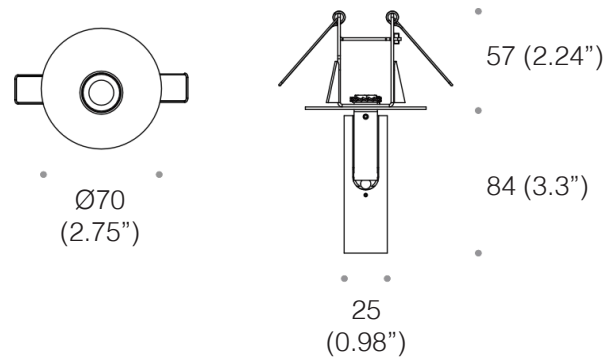

Finish options:

Black, White, Dust, Terracotta, Ocean Grey, Gold

SPECIFICATION SHEET

ORDERING INFO

L545.3779	-	45	-	-
Model (Order Code)	Finish Options	Optic Options	LED	Remote Driver Options
☐ L545.3779 6.5W	☐ 12: Black ☐ 13: White ☐ 21: Terracotta ☐ 22: Ocean Grey ☐ 23: Dust ☐ 80: Gold	☐ 45: 45°	☐ 27: 2700K ☐ 30: 3000K ☐ 40: 4000K	☐ 120V LTE ☐ 120V-277V 0-10V