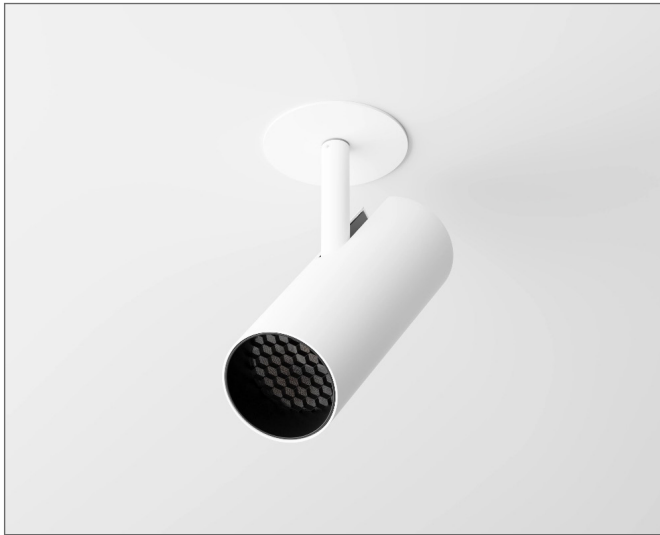

LIVVY is a slender tube with a cross-section in four sizes, housing an efficient LED diode. The glare effect in the entire Livvy family is minimized by recessing the light source into the body, which is enclosed by the black inner ring.

LIVVY™ SMALL

RECESSED

TYPE:

PROJECT NAME:

LIVVY is a slender tube with a cross-section in four sizes, housing an efficient LED diode. The glare effect in the entire Livvy family is minimized by recessing the light source into the body, which is enclosed by the black inner ring.

LIVVY™ MEDIUM

RECESSED

TYPE:

PROJECT NAME:

LIVVY is a slender tube with a cross-section in four sizes, housing an efficient LED diode. The glare effect in the entire Livvy family is minimized by recessing the light source into the body, which is enclosed by the black inner ring.

LIVVY™ LARGE

RECESSED

TYPE:

PROJECT NAME:

LIVVY is a slender tube with a cross-section in four sizes, housing an efficient LED diode. The glare effect in the entire Livvy family is minimized by recessing the light source into the body, which is enclosed by the black inner ring.