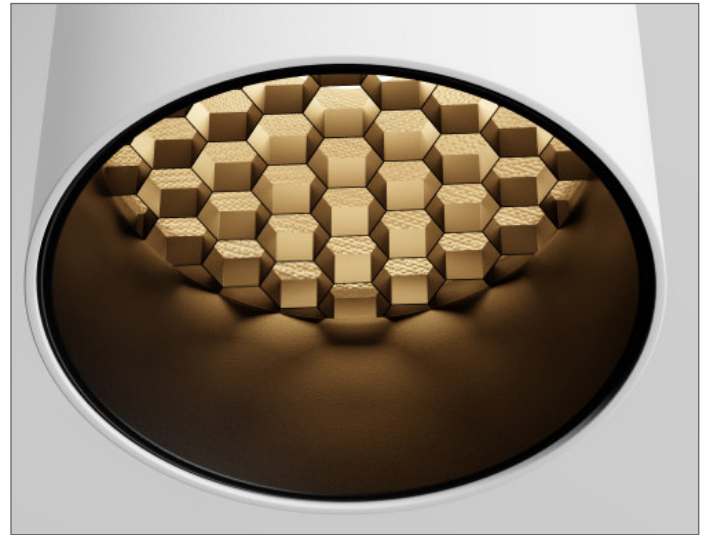

LIVVY is a slender tube with a cross-section in four sizes, housing an efficient LED diode. The glare effect in the entire Livvy family is minimized by recessing the light source into the body, which is enclosed by the black inner ring.

LIVVY™ SMALL

RECESSED

TYPE:

PROJECT NAME:

LIVVY is a slender tube with a cross-section in four sizes, housing an efficient LED diode. The glare effect in the entire Livvy family is minimized by recessing the light source into the body, which is enclosed by the black inner ring.

LIVVY™ MEDIUM

RECESSED

TYPE:

PROJECT NAME:

LIVVY is a slender tube with a cross-section in four sizes, housing an efficient LED diode. The glare effect in the entire Livvy family is minimized by recessing the light source into the body, which is enclosed by the black inner ring.

LIVVY™ LARGE

RECESSED

TYPE:

PROJECT NAME:

LIVVY is a slender tube with a cross-section in four sizes, housing an efficient LED diode. The glare effect in the entire Livvy family is minimized by recessing the light source into the body, which is enclosed by the black inner ring.