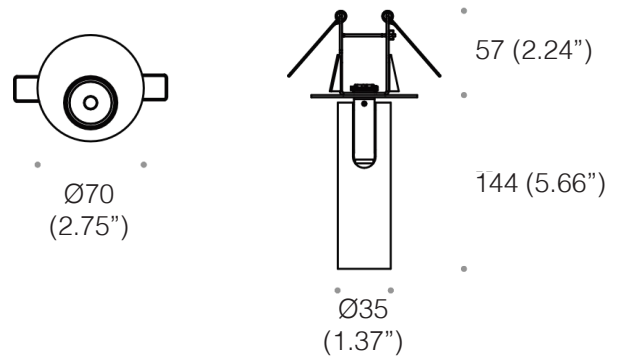

Input [W] 8.8W

Lum. flux of light source [lm] 34° 557 lm

Finish options:

Black, White, Dust, Terracotta, Ocean Grey, Gold

SPECIFICATION SHEET

ORDERING INFO

L545.3783	-	34	-	-
Model (Order Code)	Finish Options	Optic Options	LED	Remote Driver Options
<input type="radio"/> L545.3783 8.8W	<input type="radio"/> 12: Black <input type="radio"/> 13: White <input type="radio"/> 21: Terracotta <input type="radio"/> 22: Ocean Grey <input type="radio"/> 23: Dust <input type="radio"/> 80: Gold	<input type="radio"/> 34: 34°	<input type="radio"/> 27: 2700K <input type="radio"/> 30: 3000K <input type="radio"/> 40: 4000K	<input type="radio"/> 120V LTE <input type="radio"/> 120V-277V 0-10V