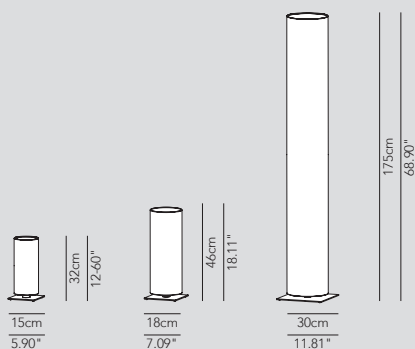

FINISHES

cotton

lycra

* on demand