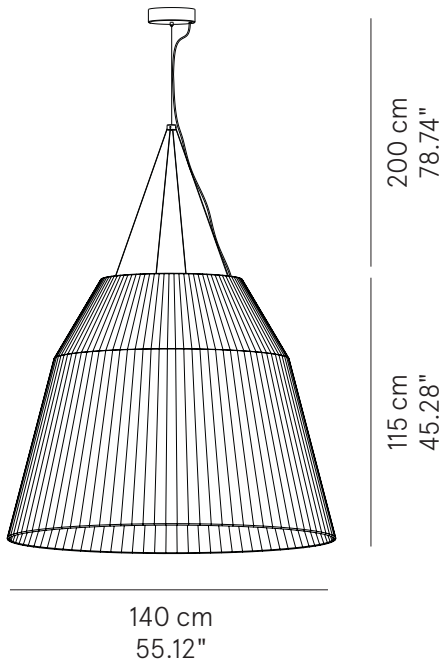

Luminart®

WWW.LUMINARTLIGHTING.COM

LOTO MEGA™

SUSPENSION

TYPE:

PROJECT NAME:

Loto mega	Ø 140 x 115 cm weight 30 kg	lamp type 1 LED module 57 W luminous efficacy 8750 Lm light color 2700 K	L82LOTESP115P02
	Ø 140 x 160 cm weight 40 kg	lamp type 1 LED module 88 W luminous efficacy 12380 Lm light color 2700 K	L82LOTESP160P05

LOTO MEGA 140 x 160

SPECIFICATION SHEET

LOTO™

SUSPENSION

TYPE:

PROJECT NAME:

Mini pendant lamp - ø 16 without plex	ø 16 x 14 cm 0,7 Kg	lamp type 1xE12 LED 42W	L82LOTES016P01
Medium pendant lamp - ø 43	ø 43 x 29 cm 2 Kg	lamp type 2xE26 LED 42W	L82LOTESP043P01
Medium pendant lamp - ø 43	ø 43 x 29 cm 2 Kg	lamp type 1 led module 23W luminous efficacy 2628 Lm light color 2700 K cri >80	L82LOTESP043P02
Large pendant lamp - ø 60	ø 60 x 31 cm 3 Kg	lamp type 3xE26 LED 70W	L82LOTESP060P01
Large pendant lamp - ø 60	ø 60 x 31 cm 3 Kg	lamp type 1 led module 23W luminous efficacy 3628 Lm light color 2700 K cri >80	L82LOTESP060P05