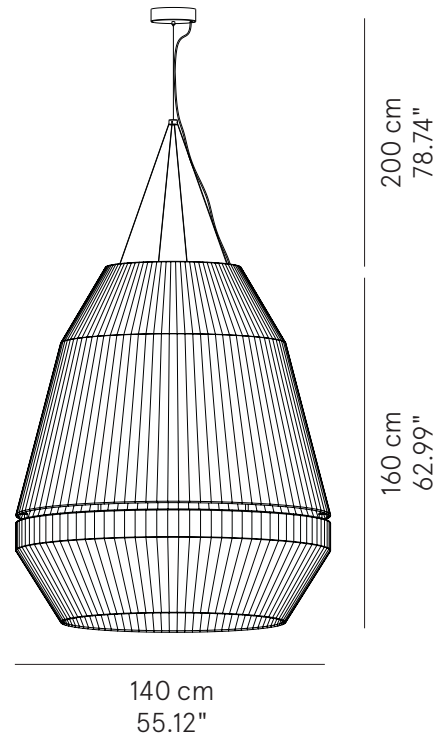

Luminart®

WWW.LUMINARTLIGHTING.COM

LOTO MEGA™

SUSPENSION

TYPE:

PROJECT NAME:

Loto mega	Ø 140 x 115 cm weight 30 kg	lamp type 1 LED module 57 W luminous efficacy 8750 Lm light color 2700 K	L82LOTESP115P02
	Ø 140 x 160 cm weight 40 kg	lamp type 1 LED module 88 W luminous efficacy 12380 Lm light color 2700 K	L82LOTESP160P05

 Fixture comes with a 4" backplate that mounts to a standard junction box. Please note: 277V is only compatible with 0-10V dimming. Screw-in bulbs are only compatible with 120V with LTE dimming.

LOTO MEGA 140 x 115

LOTO MEGA 140 x 160

SPECIFICATION SHEET

LOTO™

SUSPENSION

TYPE:

PROJECT NAME:

Mini pendant lamp - ø 16 without plex	ø 16 x 14 cm 0,7 Kg	lamp type 1xE12 LED 42W	L82LOTES016P01
Medium pendant lamp - ø 43	ø 43 x 29 cm 2 Kg	lamp type 2xE26 LED 42W	L82LOTESP043P01
Medium pendant lamp - ø 43	ø 43 x 29 cm 2 Kg	lamp type 1 led module 23W luminous efficacy 2628 Lm light color 2700 K cri >80	L82LOTESP043P02
Large pendant lamp - ø 60	ø 60 x 31 cm 3 Kg	lamp type 3xE26 LED 70W	L82LOTESP060P01
Large pendant lamp - ø 60	ø 60 x 31 cm 3 Kg	lamp type 1 led module 23W luminous efficacy 3628 Lm light color 2700 K cri >80	L82LOTESP060P05