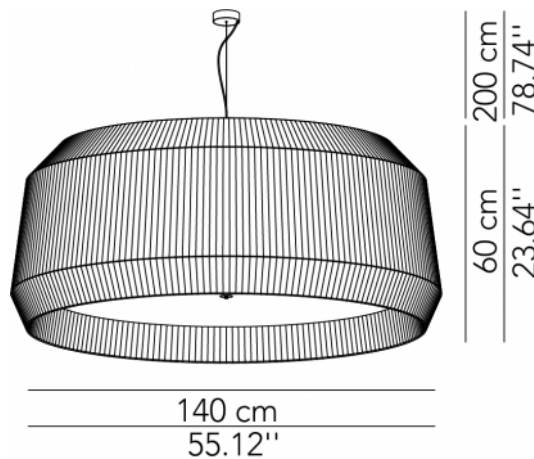

LOTO™

SUSPENSION

TYPE:

PROJECT NAME:

Extra pendant lamp - ø 140	ø 140 x 60 cm 20 Kg	lamp type 6xE26 LED 105W	L82LOTESP140P01
Extra pendant lamp - ø 140	ø 140 x 60 cm 20 Kg	lamp type 1 led module 57W luminous efficacy 8750 Lm light color 2700 K cri >80	L82LOTESP140P08
Extra pendant lamp - ø 140	ø 140 x 60 cm 20 Kg	lamp type 1 led module 88.2W luminous efficacy 12380 Lm light color 2700 K cri >80	L82LOTESP140P13

ORDERING INFO

Model (Order Code)	Finish	LED	Voltage	Dimming
		☐ 2700K	☐ 120V	☐ LTE (Leading/Trailing Edge Dim)
		☐ 3000K	☐ 277V	☐ 0-10V (0-10V)
		☐ 4000K		

Fixture comes with a 4" backplate that mounts to a standard junction box.
Please note: 277V is only compatible with 0-10V dimming. Screw-in bulbs are only compatible with 120V with LTE dimming.

LOTO 140

SPECIFICATION SHEET