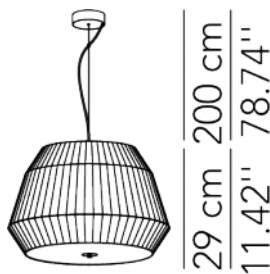

Fixture comes with a 4" backplate that mounts to a standard junction box.

Please note: 277V is only compatible with 0-10V dimming. Screw-in bulbs are only compatible with 120V with LTE dimming.

LOTO 16

16 cm
6.30"

LOTO 43

43 cm
16.93"

LOTO 60

60 cm
23.62"

SPECIFICATION SHEET

LOTO™

SUSPENSION

TYPE: