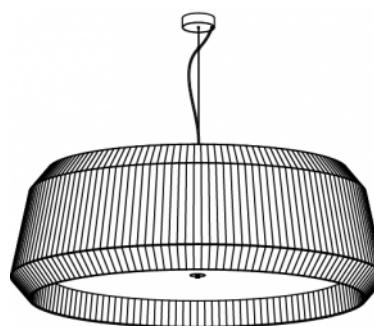

- LTE (Leading/Trailing Edge Dim)
- 010V (0-10V)

Fixture comes with a 4" backplate that mounts to a standard junction box.

Please note: 277V is only compatible with 0-10V dimming. Screw-in bulbs are only compatible with 120V with LTE dimming.

LOTO 80

35 cm 200 cm
13.78" 78.74"

80 cm
31.50"

LOTO 100

35 cm 200 cm
13.78" 78.74"

100 cm
39.3"

SPECIFICATION SHEET

LOTO™