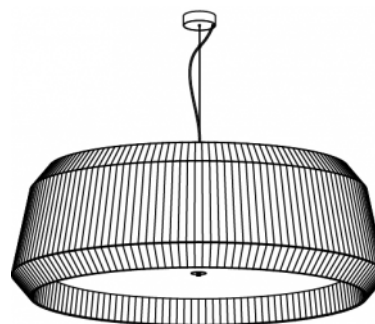

- LTE (Leading/Trailing Edge Dim)
- 010V (0-10V)

Fixture comes with a 4" backplate that mounts to a standard junction box.

Please note: 277V is only compatible with 0-10V dimming. Screw-in bulbs are only compatible with 120V with LTE dimming.

LOTO 80

35 cm 200 cm  
13.78" 78.74"

80 cm  
31.50"

LOTO 100

35 cm 200 cm  
13.78" 78.74"

100 cm  
39.3"

SPECIFICATION SHEET