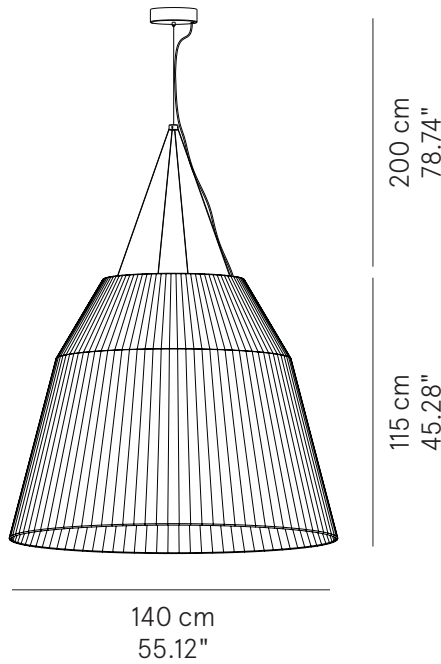

LOTO MEGA™

SUSPENSION

TYPE:

PROJECT NAME:

Loto mega	Ø 140 x 115 cm weight 30 kg	lamp type 1 LED module 57 W luminous efficacy 8750 Lm light color 2700 K	L82LOTESP115P02
	Ø 140 x 160 cm weight 40 kg	lamp type 1 LED module 88 W luminous efficacy 12380 Lm light color 2700 K	L82LOTESP160P05

ORDERING INFO

Model (Order Code)	Finish	LED	Voltage	Dimming
		☐ 2700K	☐ 120V	☐ LTE (Leading/Trailing Edge Dim)
		☐ 3000K	☐ 277V	☐ 010V (0-10V)
		☐ 4000K		

Fixture comes with a 4" backplate that mounts to a standard junction box. Please note: 277V is only compatible with 0-10V dimming. Screw-in bulbs are only compatible with 120V with LTE dimming.

LOTO MEGA 140 x 115