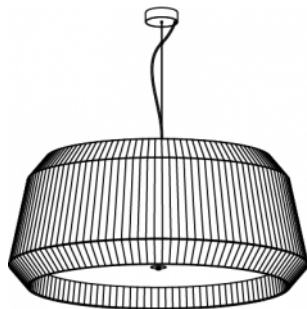

LOTO 80

35 cm 200 cm  
13.78" 78.74"

80 cm  
31.50"

LOTO 100

35 cm 200 cm  
13.78" 78.74"

100 cm  
39.3"

SPECIFICATION SHEET