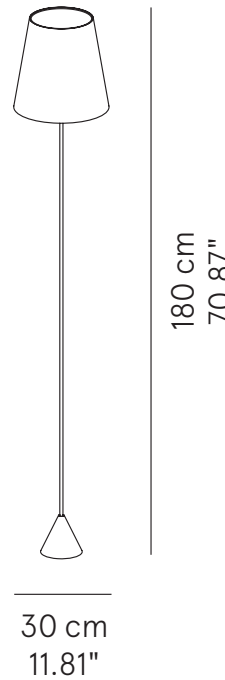

Nickel

Fabric

Cotton

Pleated

Pleated Ribbon

Kvadrat

Fabric lampshade,
metal structure

IP20

PROJECT NAME:

Reading lamp	ø 24 x 150 cm	lamp type 1xE26 max watt 52 W HES	LUCEPT150C01
Floor lamp	ø 30 x 180 cm	lamp type 1xE26 max watt 70 W HES	LUCEPT180C01

ORDERING INFO

Model (Order Code)

Structure Finish

Lampshade Finish

- White
- Black
- Nickel

Floor Lamp

Reading Lamp

SPECIFICATION SHEET