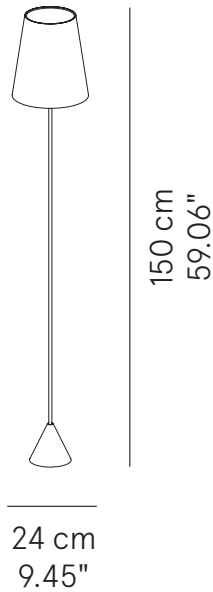

Nickel

Fabric

Cotton

Pleated

Pleated Ribbon

Kvadrat

Fabric lampshade,
metal structure

IP20

PROJECT NAME:

Reading lamp	ø 24 x 150 cm	lamp type 1xE26 max watt 52 W HES	LUCEPT150C01
Floor lamp	ø 30 x 180 cm	lamp type 1xE26 max watt 70 W HES	LUCEPT180C01

ORDERING INFO

Model (Order Code)

Structure Finish

Lampshade Finish

- White
- Black
- Nickel

Floor Lamp

Reading Lamp

SPECIFICATION SHEET