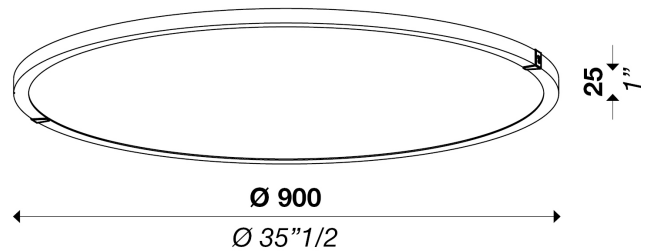

LUNA™ SMALL

CEILING 32W

TYPE:

PROJECT NAME:

Ceiling lamp Ø 430mm (17") with direct light. Aluminum structure matt white, black or brass coated. Opal membrane diffuser. Strip LED.

Power input: 32W

Light emission direction: Direct

*Remote driver installation on Luna ceiling.

LUNA™ MEDIUM

CEILING 69W

TYPE:

PROJECT NAME:

Ceiling lamp Ø 900mm (35"1/2) with direct light. Aluminum structure matt white, black or brass coated. Opal membrane diffuser. Strip LED.

Power input: 69W

Light emission direction: Direct / direct and indirect

Materials: Aluminium structure, opal membrane diffuser

Electrical: High efficiency electronic power supply, rated 50,000 hours 120V-277V