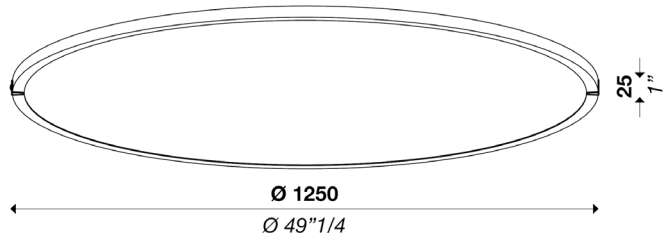

*Remote driver installation on Luna ceiling.

LUNA™ LARGE

CEILING 78W

TYPE:

PROJECT NAME:

Ceiling lamp Ø 1250mm (49"1/4) with direct light. Aluminum structure matt white, black or brass coated. Opal membrane diffuser. Strip LED.