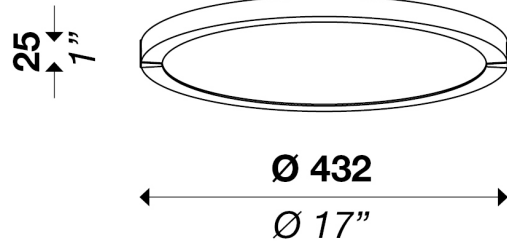

LUNA™ SMALL

CEILING 32W

TYPE:

PROJECT NAME:

Ceiling lamp Ø 430mm (17") with direct light. Aluminum structure matt white, black or brass coated. Opal membrane diffuser. Strip LED.

Power input: 32W

Light emission direction: Direct

Power input: 69W

Light emission direction: Direct / direct and indirect

Materials: Aluminium structure, opal membrane diffuser

Electrical: High efficiency electronic power supply, rated 50,000 hours 120V-277V

Power input: 78W

Light emission direction: Direct / direct and indirect

Materials: Aluminium structure, opal membrane diffuser

Electrical: High efficiency electronic power supply, rated 50,000 hours 120V-277V