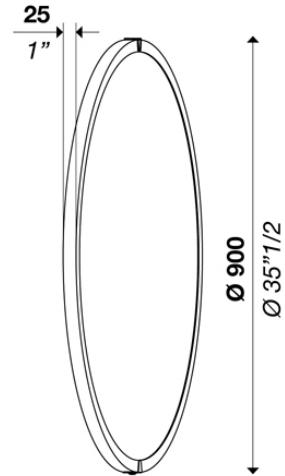

LUNA™ SMALL

WALL 32W

TYPE:

PROJECT NAME:

Wall lamp Ø 430mm (17") with direct light. Aluminium structure matt white, black or brass coated. Opal membrane diffuser. Strip LED.

Power input: 32W

Light emission direction: Direct

Materials: Aluminium structure, opal membrane diffuser

Electrical: High efficiency electronic power supply, rated 50,000 hours 120V-277V

Dimming: Power supply compatible with 0-10V

Structure finish: Matt white, matt black, brass

LUNA™ MEDIUM

WALL 69W

TYPE:

PROJECT NAME:

Wall lamp Ø 900mm (35"1/2) with direct light. Aluminium structure matt white, black or brass coated. Opal membrane diffuser. Strip LED.

Power input: 69W

Light emission direction: Direct

LUNA™ LARGE

WALL 78W

TYPE:

PROJECT NAME:

Wall lamp Ø 1250mm (49"1/4) with direct light. Aluminium structure matt white, black or brass coated. Opal membrane diffuser. Strip LED.

Power input: 78W

Light emission direction: Direct