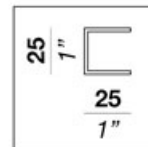

LUNA™ SMALL

WALL 32W

TYPE:

PROJECT NAME:

Wall lamp Ø 430mm (17") with direct light. Aluminium structure matt white, black or brass coated. Opal membrane diffuser. Strip LED.

Power input: 32W

Light emission direction: Direct

LUNA™ MEDIUM

WALL 69W

TYPE:

PROJECT NAME:

Wall lamp Ø 900mm (35"1/2) with direct light. Aluminium structure matt white, black or brass coated. Opal membrane diffuser. Strip LED.

Power input: 69W

Light emission direction: Direct

LUNA™ LARGE

WALL 78W

TYPE:

PROJECT NAME:

Wall lamp Ø 1250mm (49"1/4) with direct light. Aluminium structure matt white, black or brass coated. Opal membrane diffuser. Strip LED.

Power input: 78W

Light emission direction: Direct