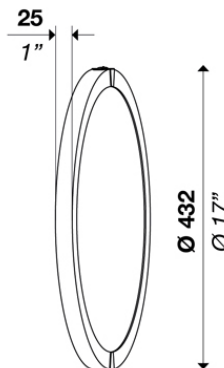

LUNA™ SMALL

WALL 32W

TYPE:

PROJECT NAME:

Wall lamp Ø 430mm (17") with direct light. Aluminium structure matt white, black or brass coated. Opal membrane diffuser. Strip LED.

Power input: 32W

Light emission direction: Direct

Materials: Aluminium structure, opal membrane diffuser

Electrical: High efficiency electronic power supply, rated 50,000 hours 120V-277V

Dimming: Power supply compatible with 0-10V

Structure finish: Matt white, matt black, brass

LUNA™ MEDIUM

WALL 69W

TYPE:

PROJECT NAME:

Wall lamp Ø 900mm (35"1/2) with direct light. Aluminium structure matt white, black or brass coated. Opal membrane diffuser. Strip LED.

Power input: 69W

Light emission direction: Direct

LUNA™ LARGE

WALL 78W

TYPE:

PROJECT NAME:

Wall lamp Ø 1250mm (49"1/4) with direct light. Aluminium structure matt white, black or brass coated. Opal membrane diffuser. Strip LED.

Power input: 78W

Light emission direction: Direct