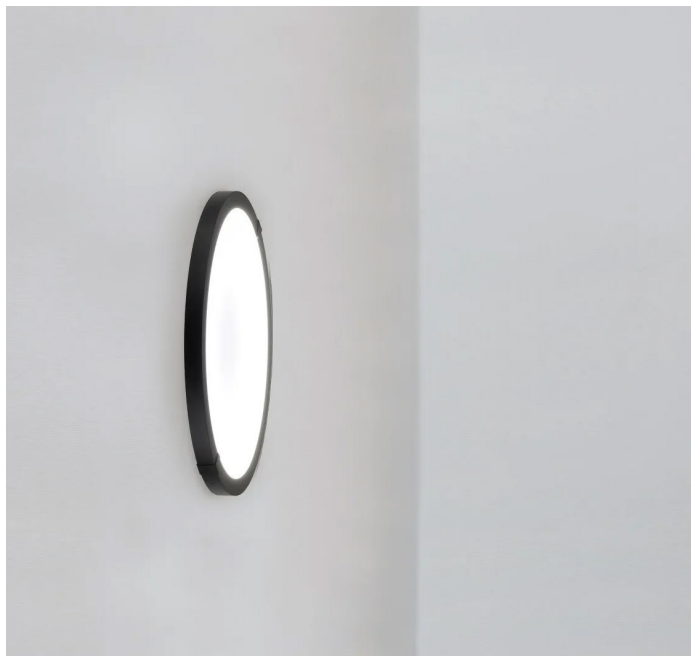

LUNA™ SMALL

WALL 32W

TYPE:

PROJECT NAME:

Wall lamp Ø 430mm (17") with direct light. Aluminium structure matt white, black or brass coated. Opal membrane diffuser. Strip LED.

Power input: 32W

Light emission direction: Direct

Materials: Aluminium structure, opal membrane diffuser

Electrical: High efficiency electronic power supply, rated 50,000 hours 120V-277V

Dimming: Power supply compatible with 0-10V

Structure finish: Matt white, matt black, brass

LUNA™ MEDIUM

WALL 69W

TYPE:

PROJECT NAME:

Wall lamp Ø 900mm (35"1/2) with direct light. Aluminium structure matt white, black or brass coated. Opal membrane diffuser. Strip LED.

Power input: 69W

Light emission direction: Direct

LUNA™ LARGE

WALL 78W

TYPE:

PROJECT NAME:

Wall lamp Ø 1250mm (49"1/4) with direct light. Aluminium structure matt white, black or brass coated. Opal membrane diffuser. Strip LED.

Power input: 78W

Light emission direction: Direct