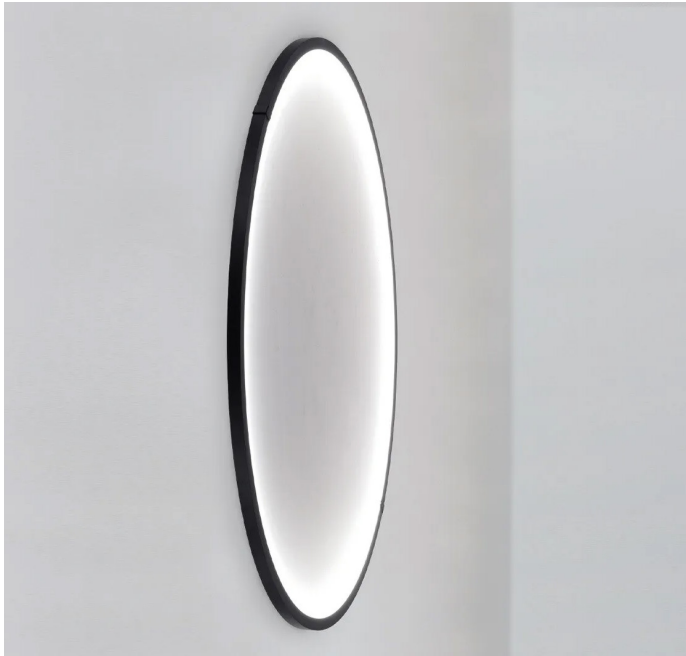

LUNA™ SMALL

WALL 32W

TYPE:

PROJECT NAME:

Wall lamp Ø 430mm (17") with direct light. Aluminium structure matt white, black or brass coated. Opal membrane diffuser. Strip LED.

Power input: 32W

Light emission direction: Direct

Materials: Aluminium structure, opal membrane diffuser

Electrical: High efficiency electronic power supply, rated 50,000 hours 120V-277V

Dimming: Power supply compatible with 0-10V

Structure finish: Matt white, matt black, brass

LUNA™ MEDIUM

WALL 69W

TYPE:

PROJECT NAME:

Wall lamp Ø 900mm (35"1/2) with direct light. Aluminium structure matt white, black or brass coated. Opal membrane diffuser. Strip LED.

Power input: 69W

Light emission direction: Direct

LUNA™ LARGE

WALL 78W

TYPE:

PROJECT NAME:

Wall lamp Ø 1250mm (49"1/4) with direct light. Aluminium structure matt white, black or brass coated. Opal membrane diffuser. Strip LED.

Power input: 78W

Light emission direction: Direct