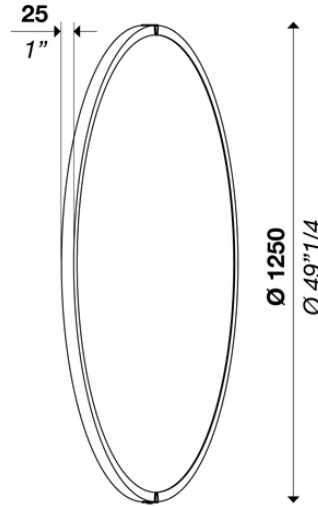

LUNA™ SMALL

WALL 32W

TYPE:

PROJECT NAME:

Wall lamp Ø 430mm (17") with direct light. Aluminium structure matt white, black or brass coated. Opal membrane diffuser. Strip LED.

Power input: 32W

Light emission direction: Direct

LUNA™ MEDIUM

WALL 69W

TYPE:

PROJECT NAME:

Wall lamp Ø 900mm (35"1/2) with direct light. Aluminium structure matt white, black or brass coated. Opal membrane diffuser. Strip LED.

Power input: 69W

Light emission direction: Direct

LUNA™ LARGE

WALL 78W

TYPE:

PROJECT NAME:

Wall lamp Ø 1250mm (49"1/4) with direct light. Aluminium structure matt white, black or brass coated. Opal membrane diffuser. Strip LED.

Power input: 78W

Light emission direction: Direct