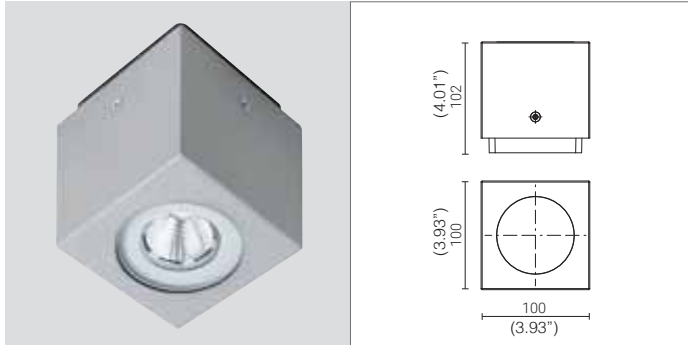

LUX SHOWER™ 100

CEILING MOUNT

TYPE:

PROJECT NAME:

CODE	LAMP	W	LM LED - REAL LM
L981225	Led	15	1425 950

IP 65
CRI 80
24V DC

CODE	LAMP	W	LM LED - REAL LM
L981226	Led	15	1425 640

Opal version with wide optic