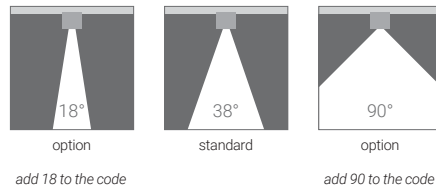

LUX SHOWER™ 100

CEILING MOUNT

TYPE:

PROJECT NAME:

CODE	LAMP	W	LM LED - REAL LM
L981225	Led	15	1425 950

IP 65
CRI 80
24V DC

CODE	LAMP	W	LM LED - REAL LM
L981226	Led	15	1425 640

Opal version with wide optic