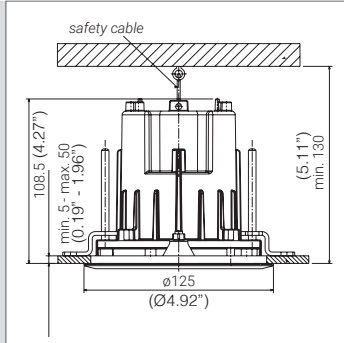

# LUX SHOWER™ 125

RECESSED

TYPE:

PROJECT NAME:

Ceiling hole  
 ø min. 115 mm - ø max. 116 mm  
 (min 4.52" - max 4.56")

CODE	LAMP	W	LM LED	REAL LM
L981472	☉ Led	6.5	895	500

Fully adjustable optic ±15°  
 IP 67 with flanges  
 CRI 80  
 24V DC

18°  
option

add 18 to the code

38°  
standard

90°  
option

add 90 to the code

SPECIFICATION SHEET