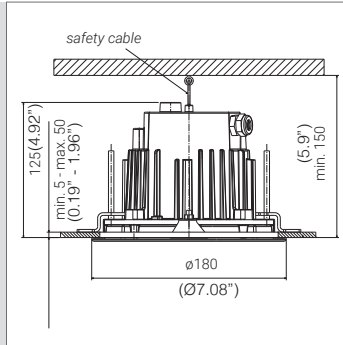

LUX SHOWER™ 180

RECESSED

TYPE:

PROJECT NAME:

Ceiling hole
 \varnothing min. 164 mm - \varnothing max. 165 mm
 (min \varnothing 6.45" - max \varnothing 6.49")

CODE	LAMP	W	LM LED - REAL LM
L981474	<input type="radio"/> Led	11	1640 1060
L981475	<input type="radio"/> Led	18	2990 1900

Fully adjustable optic $\pm 15^\circ$.
 IP 67 with flanges
 CRI 80
 24V DC

add 18 to the code

add 90 to the code

SPECIFICATION SHEET

ORDERING INFO

Model (Order Code)

Finish

LED