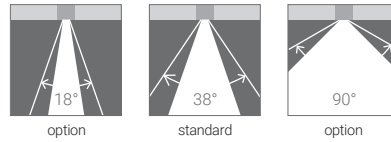

LUX SHOWER™ 180

RECESSED

TYPE:

PROJECT NAME:

Ceiling hole
 \varnothing min. 164 mm - \varnothing max. 165 mm
 (min \varnothing 6.45" - max \varnothing 6.49")

CODE	LAMP	W	LM LED - REAL LM
L981474	<input type="radio"/> Led	11	1640 1060
L981475	<input type="radio"/> Led	18	2990 1900

Fully adjustable optic $\pm 15^\circ$.
 IP 67 with flanges
 CRI 80
 24V DC

add 18 to the code

add 90 to the code

SPECIFICATION SHEET

ORDERING INFO

Model (Order Code)

Finish

LED