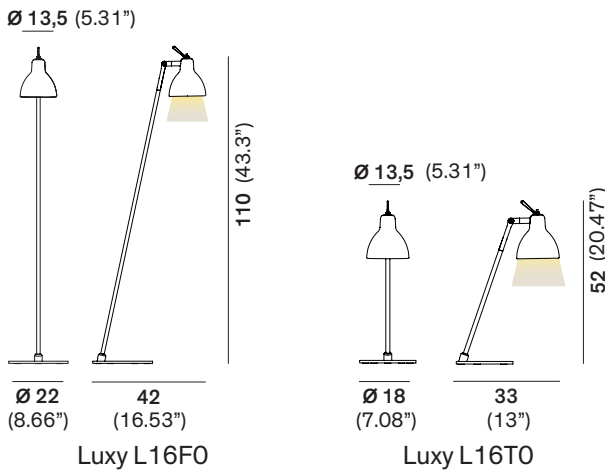

LUXY™

FLOOR/TABLE

TYPE:

PROJECT NAME:

Light source:
E12 LED max watt 5W
500 Lumens
120V

SPECIFICATION SHEET

Luxy Classic (L16F1, L16T1, L16T2)

Base/Arm Finish