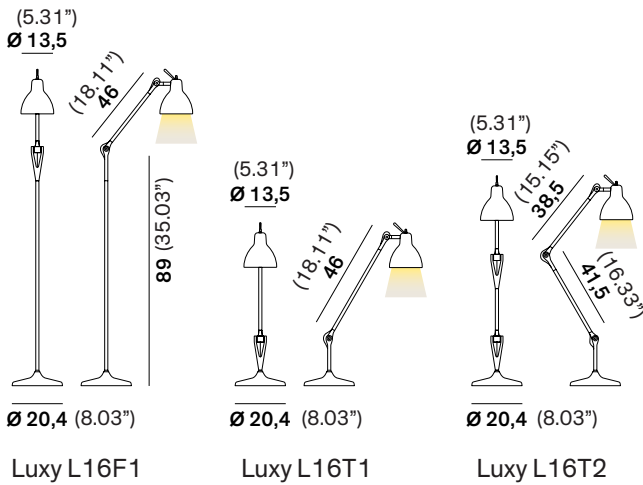

LUXY™

FLOOR/TABLE

TYPE:

PROJECT NAME:

Light source:
E12 LED max watt 5W
500 Lumens
120V

SPECIFICATION SHEET

Luxy Classic (L16F1, L16T1, L16T2)

Base/Arm Finish