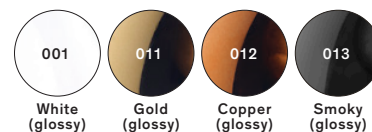

LUXY™

FLOOR/TABLE

TYPE:

PROJECT NAME:

Light source:
E12 LED max watt 5W
500 Lumens
120V

SPECIFICATION SHEET

Luxy Classic (L16F1, L16T1, L16T2)

Base/Arm Finish

Glass Diffuser Finish

Luxy Metallic (L16F0, L16T0)

Base/Arm Finish

Glass Diffuser Finish

Luminart®

WWW.LUMINARTLIGHTING.COM
Last updated: 11/26/20