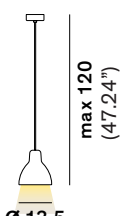

LUXY™

SUSPENSION

TYPE:

PROJECT NAME:

Ø 10 (3.93")

Ø 13,5 (5.31")

Luxy L16H1

Ø 7,8 (3.07")

Ø 13,5 (5.31")

Luxy L16H5

Composition example with optional ø50 (ø19.65") canopy. Maximum 6 lights (H5 only). Order code: R1.

Light source:
E12 LED max watt 5W
500 Lumens

Luxy Classic (L16H1, L16H5)

Base/Arm Finish