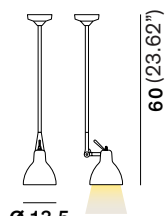

LUXY™

SUSPENSION

TYPE:

PROJECT NAME:

Ø 10 (3.93")

Ø 13,5 (5.31")

Luxy L16H1

Ø 7,8 (3.07")

Ø 13,5 (5.31")

Luxy L16H5

Composition example with optional ø50 (ø19.65") canopy. Maximum 6 lights (H5 only). Order code: R1.

Light source:
E12 LED max watt 5W
500 Lumens

Luxy Classic (L16H1, L16H5)

Base/Arm Finish