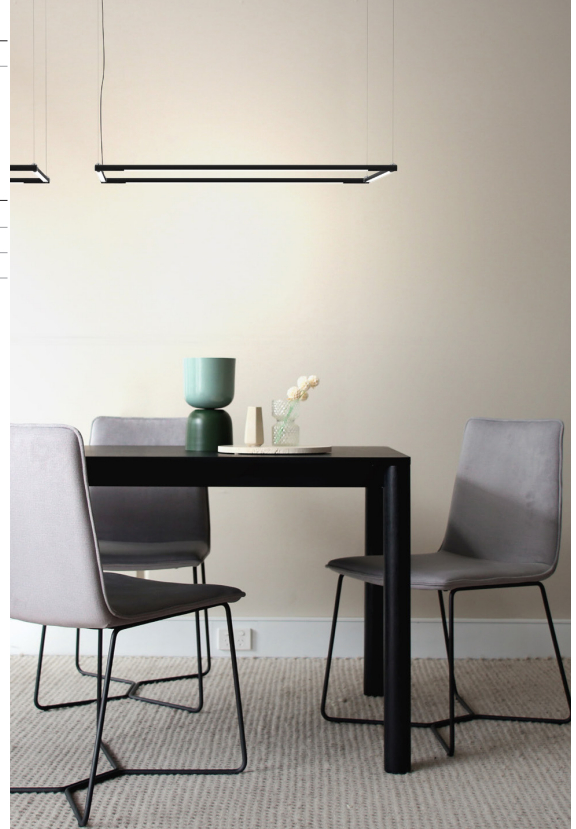

MATITA™ QUADRA

SUSPENSION

TYPE:

PROJECT NAME:

L671676 (Square 50cm²)

.02 Black

4x50cm

Suspension fixing kit supplied with the lamp.

Color temperature	Light sources	lm
/W 4000K	LED 25W	2970lm
/WW 3000K	LED 25W	2700lm
/XW 2700K	LED 25W	2400lm

L671677 (Square 70cm²)

.02 Black

4x70cm

Suspension fixing kit supplied with the lamp.

Color temperature	Light sources	lm
/W 4000K	LED 35W	4144lm
/WW 3000K	LED 35W	3780lm
/XW 2700K	LED 35W	3360lm