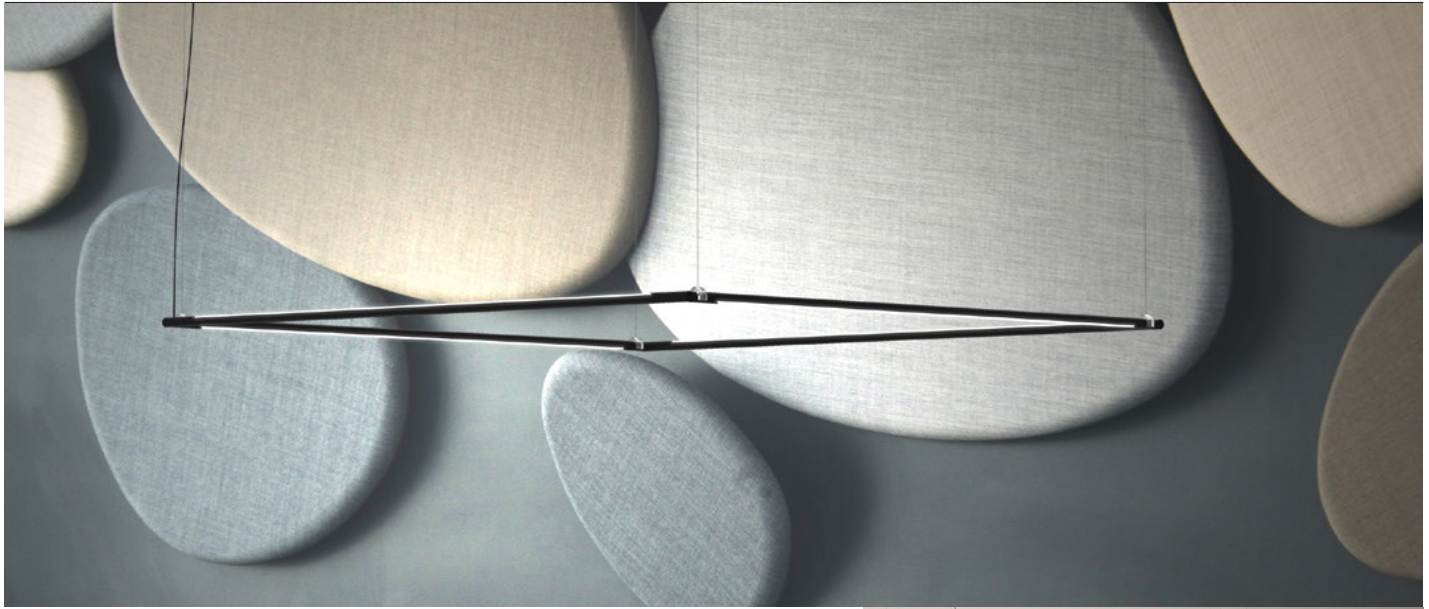

MATITA™ QUADRA

SUSPENSION

TYPE:

PROJECT NAME:

L671676 (Square 50cm²)

.02 Black

4x50cm

Suspension fixing kit supplied with the lamp.

Color temperature	Light sources	lm
/W 4000K	LED 25W	2970lm
/WW 3000K	LED 25W	2700lm
/XW 2700K	LED 25W	2400lm

L671677 (Square 70cm²)

.02 Black

4x70cm

Suspension fixing kit supplied with the lamp.

Color temperature	Light sources	lm
/W 4000K	LED 35W	4144lm
/WW 3000K	LED 35W	3780lm
/XW 2700K	LED 35W	3360lm

MATITA™ QUADRA

SUSPENSION

TYPE:

PROJECT NAME:

Composition examples

Two opposite profiles of the four can be rotated.

SPECIFICATION SHEET