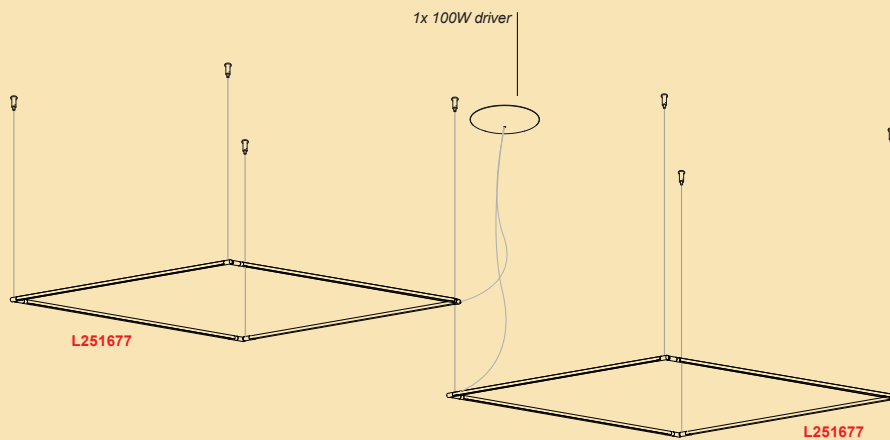

MATITA™ QUADRA

SUSPENSION

TYPE:

PROJECT NAME:

L671676 (Square 50cm²)

.02 Black

4x50cm

Suspension fixing kit supplied with the lamp.

MATITA™ QUADRA

SUSPENSION

TYPE:

PROJECT NAME:

Composition examples

Two opposite profiles of the four can be rotated.

SPECIFICATION SHEET