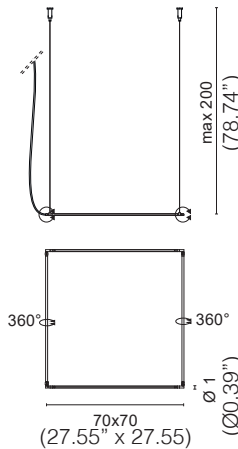

MATITA™ QUADRA

SUSPENSION

TYPE:

PROJECT NAME:

L671676 (Square 50cm²)

.02 Black

4x50cm

Suspension fixing kit supplied with the lamp.

Color temperature	Light sources	lm
/W 4000K	LED 25W	2970lm
/WW 3000K	LED 25W	2700lm
/XW 2700K	LED 25W	2400lm

L671677 (Square 70cm²)

.02 Black

4x70cm

Suspension fixing kit supplied with the lamp.

Color temperature	Light sources	lm
/W 4000K	LED 35W	4144lm
/WW 3000K	LED 35W	3780lm
/XW 2700K	LED 35W	3360lm