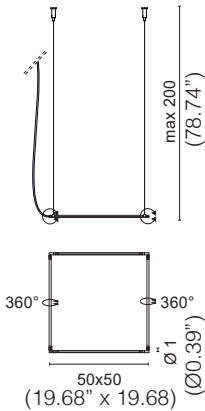

MATITA™ QUADRA

SUSPENSION

TYPE:

PROJECT NAME:

L671676 (Square 50cm²)

.02 Black

4x50cm

Suspension fixing kit supplied with the lamp.

Color temperature	Light sources	lm
/W 4000K	LED 25W	2970lm
/WW 3000K	LED 25W	2700lm
/XW 2700K	LED 25W	2400lm

L671677 (Square 70cm²)

.02 Black

4x70cm

Suspension fixing kit supplied with the lamp.

Color temperature	Light sources	lm
/W 4000K	LED 35W	4144lm
/WW 3000K	LED 35W	3780lm
/XW 2700K	LED 35W	3360lm