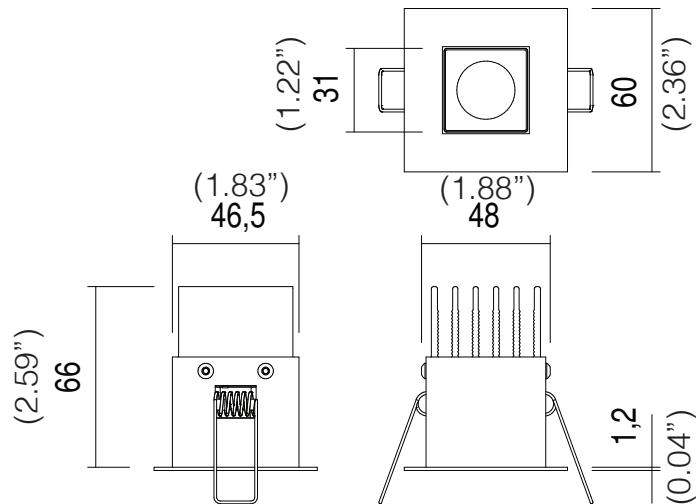

SPECIFICATION SHEET

WWW.LEDOLOGY.COM

A **Luminart** BRAND