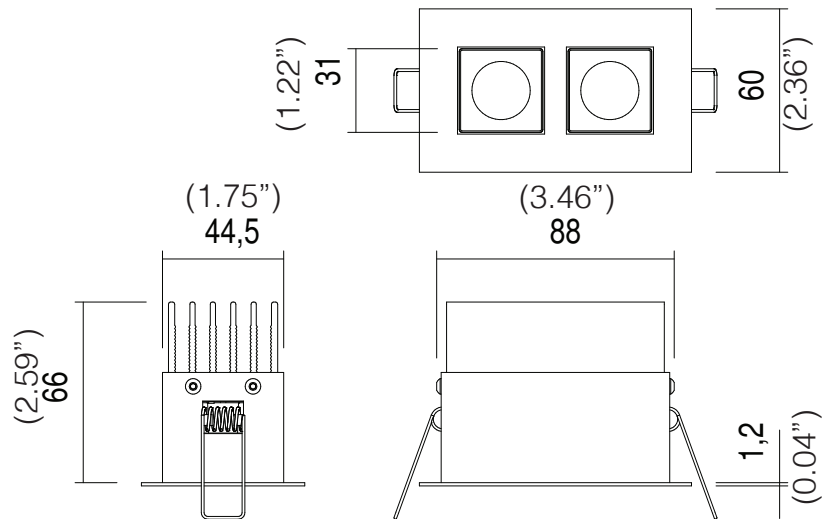

IP40

kg 0,39

90x50 mm

Intertek

SUPPLY	W	LM CRI>90	OPTICS	LED COLOR	CODE + FINISH
120Vac	12	1120	12°	2700 K	L0122321 .02 .05 .08
120Vac	12	1200	12°	3000 K	L0122331 .02 .05 .08
120Vac	12	1280	12°	4000 K	L0122341 .02 .05 .08
120Vac	12	1120	28°	2700 K	L0122322 .02 .05 .08
120Vac	12	1200	28°	3000 K	L0122332 .02 .05 .08
120Vac	12	1280	28°	4000 K	L0122342 .02 .05 .08
120Vac	12	1120	45°	2700 K	L0122323 .02 .05 .08
120Vac	12	1200	45°	3000 K	L0122333 .02 .05 .08
120Vac	12	1280	45°	4000 K	L0122343 .02 .05 .08

Power supply included
100 (3.93")

Finish Options

- .02 Matt white
- .05 Matt grey
- .08 Matt black

SPECIFICATION SHEET

WWW.LEDOLOGY.COM

A **Luminart** BRAND