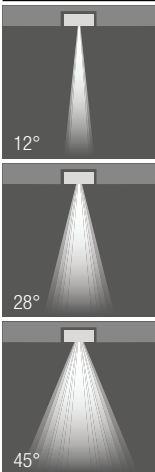

MATRIX™ MICRO 2

RECESSED

TYPE:

PROJECT NAME:

Recessed square **IP40** downlight, for indoor false ceiling applications, ideal for the lighting of residential and commercial areas, shop windows, corridors, meeting rooms, offices.

IP40

kg 0,39

90x50 mm

Intertek

SUPPLY	W	LM CRI>90	OPTICS	LED COLOR	CODE + FINISH
120Vac	12	1120	12°	2700 K	L0122321 .02 .05 .08
120Vac	12	1200	12°	3000 K	L0122331 .02 .05 .08
120Vac	12	1280	12°	4000 K	L0122341 .02 .05 .08
120Vac	12	1120	28°	2700 K	L0122322 .02 .05 .08
120Vac	12	1200	28°	3000 K	L0122332 .02 .05 .08
120Vac	12	1280	28°	4000 K	L0122342 .02 .05 .08
120Vac	12	1120	45°	2700 K	L0122323 .02 .05 .08
120Vac	12	1200	45°	3000 K	L0122333 .02 .05 .08
120Vac	12	1280	45°	4000 K	L0122343 .02 .05 .08

Power supply included
100 (3.93")

Finish Options

- .02 Matt white
- .05 Matt grey
- .08 Matt black

SPECIFICATION SHEET

WWW.LEDOLOGY.COM

A **Luminart** BRAND