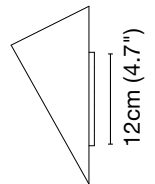

0,8cm
(0.3")

L4565

1 kg

Led 9,8W 1111lm 3000K

.01/WW .02/WW .35/WW

VOLTAGE

☐ 120V

☐ 220V

☐ 277V

SPECIFICATION SHEET

LEDOLOGY®

A **Luminart** BRAND

WWW.LUMINARTLIGHTING.COM