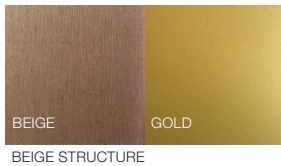

MEMORY™

TYPE:

Floor

PROJECT NAME:

FINISH

MEMORY READING
AX031

SHADE: 13"X13"X 9"H
BASE: 8.7X8.7
TOTAL HEIGHT: 59"
1X100W MAX E26
MEDIUM BASE
INCANDESCENT OR
1X23W MAX LOW
ENERGY

MEMORY XL
AX038