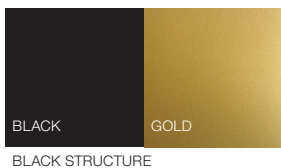

MEMORY™

TYPE:

Suspension

PROJECT NAME:

FINISH

RECTANGULAR
AX026

SHADE:
39.4"X8.7"X6.7"H

2X100W MAX E26
MEDIUM BASE
INCANDESCENT OR
2X23W MAX LOW
ENERGY

BIG
AX027

SHADE: 35.4"X35.4"X13.7"
CANOPY 5.5" X 5.5"
1X100W MAX E26
MEDIUM BASE
INCANDESCENT OR
1X23W MAX LOW ENERGY

SPECIFICATION SHEET