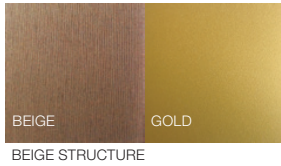

MEMORY™

TYPE:

Suspension

PROJECT NAME:

FINISH

RECTANGULAR
AX026

SHADE:
39.4"X8.7"X6.7"H

2X100W MAX E26
MEDIUM BASE
INCANDESCENT OR
2X23W MAX LOW
ENERGY

BIG
AX027

SHADE: 35.4"X35.4"X13.7"
CANOPY 5.5" X 5.5"
1X100W MAX E26
MEDIUM BASE
INCANDESCENT OR
1X23W MAX LOW ENERGY

SPECIFICATION SHEET