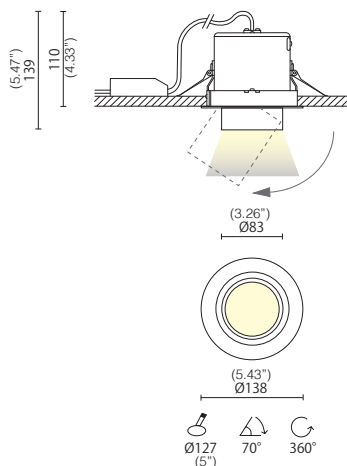

MIKE™ GRANDE

RECESSED LED

TYPE:

PROJECT NAME:

MIKE GRANDE

RECESSED

Mike Grande is a magnificent but discreet recessed light which can be pulled out and adjusted on both axis. It is made from die-cast aluminium and it is equipped with a Chip On Board technology high efficiency LED light source and a remote driver. The inner ring can be requested in black, gold or white. Its degree of protection against the penetration of dust, solid objects and liquids is IP23.

	36° (15° e 50° on request)
TC	3000K / 4000K
IP	23
CRI	93 (>80 on request)
EEL	A++
RG	1
08	Satin white
A	L25AN002.08 White ring L25AN002.13 Gold ring
D	Driver included

SPECIFICATION SHEET

CODE	W	Lm (3000K)
L25A5-679.12...	12	1540
L25A5-679.18...	18	2140