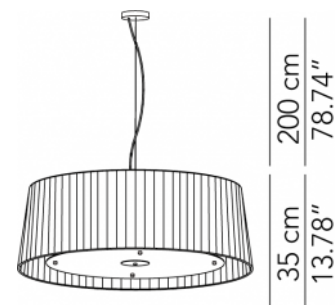

MILLELUCI™

SUSPENSION

TYPE:

PROJECT NAME:

Mini pendant lamp - ø 40	ø 40 x 22 cm 2 Kg	lamp type 1xE26 LED 15W	L82MILESP040C01
Medium pendant lamp - ø 80	ø 80 x 45 cm 6 Kg	lamp type 4xE26 LED 15W	L82MILESP080C01
Medium pendant lamp - ø 80	ø 80 x 45 cm 6 Kg	lamp type 1 led module 29.3W luminous efficacy 3900 Lm light colour 2700 K cri >80	L82MILESP080C05
Large pendant lamp - ø 100 x h 35	ø 100 x 35 cm 7 Kg	lamp type 4xE26 LED 15W	L82MILESP035C01

ORDERING INFO

Model (Order Code)	Finish	LED	Voltage	Dimming
		☐ 2700K	☐ 120V	☐ LTE (Leading/Trailing Edge Dim)
		☐ 3000K	☐ 277V	☐ 010V (0-10V)
		☐ 4000K		

Fixture comes with a 4" backplate that mounts to a standard junction box.

Please note: 277V is only compatible with 0-10V dimming. Screw-in bulbs are only compatible with 120V with LTE dimming.

SPECIFICATION SHEET