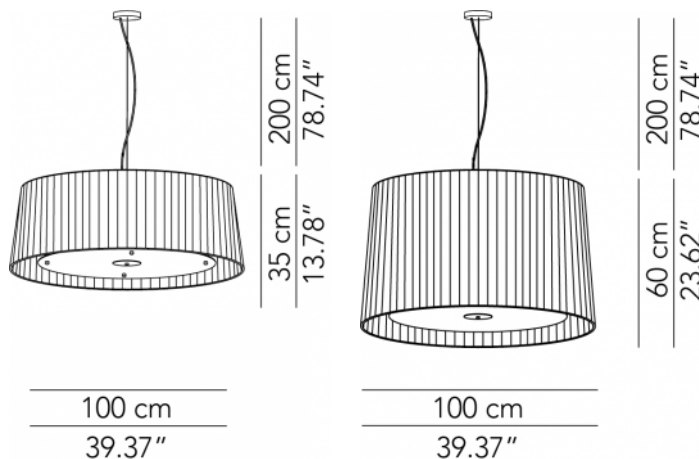

MILLELUCI™

SUSPENSION

TYPE:

PROJECT NAME:

Large pendant lamp - ø 100 x h 35	ø 100 x 35 cm 7 Kg	lamp type 1 led module 29.3W luminous efficacy 3900 Lm light colour 2700 K cri >80	L82MILESP035C08
Large pendant lamp - ø 100 x h 35	ø 100 x 35 cm 7 Kg	lamp type 1 led module 88.2W luminous efficacy 11780 Lm light colour 2700 K cri >80	L82MILESP035C11
Maxi pendant lamp - ø 100 x h 60	ø 100 x 60 cm 9 Kg	lamp type 4xE26 LED 15W	L82MILESP060C01
Maxi pendant lamp - ø 100 x h 60	ø 100 x 60 cm 9 Kg	lamp type 1 led module 29.3W luminous efficacy 3900 Lm light colour 2700 K cri >80	L82MILESP060C08

ORDERING INFO

Model (Order Code)	Finish	LED	Voltage	Dimming
		☐ 2700K	☐ 120V	☐ LTE (Leading/Trailing Edge Dim)
		☐ 3000K	☐ 277V	☐ 0-10V (0-10V)
		☐ 4000K		

Fixture comes with a 4" backplate that mounts to a standard junction box.
Please note: 277V is only compatible with 0-10V dimming. Screw-in bulbs are only compatible with 120V with LTE dimming.

SPECIFICATION SHEET