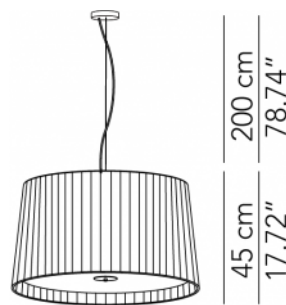

MILLELUCI™

SUSPENSION

TYPE:

PROJECT NAME:

Mini pendant lamp - ø 40	ø 40 x 22 cm 2 Kg	lamp type 1xE26 LED 15W	L82MILESP040C01
Medium pendant lamp - ø 80	ø 80 x 45 cm 6 Kg	lamp type 4xE26 LED 15W	L82MILESP080C01
Medium pendant lamp - ø 80	ø 80 x 45 cm 6 Kg	lamp type 1 led module 29.3W luminous efficacy 3900 Lm light colour 2700 K cri >80	L82MILESP080C05
Large pendant lamp - ø 100 x h 35	ø 100 x 35 cm 7 Kg	lamp type 4xE26 LED 15W	L82MILESP035C01

ORDERING INFO

Model (Order Code)	Finish	LED	Voltage	Dimming
		☐ 2700K	☐ 120V	☐ LTE (Leading/Trailing Edge Dim)
		☐ 3000K	☐ 277V	☐ 010V (0-10V)
		☐ 4000K		

Fixture comes with a 4" backplate that mounts to a standard junction box.

Please note: 277V is only compatible with 0-10V dimming. Screw-in bulbs are only compatible with 120V with LTE dimming.

SPECIFICATION SHEET