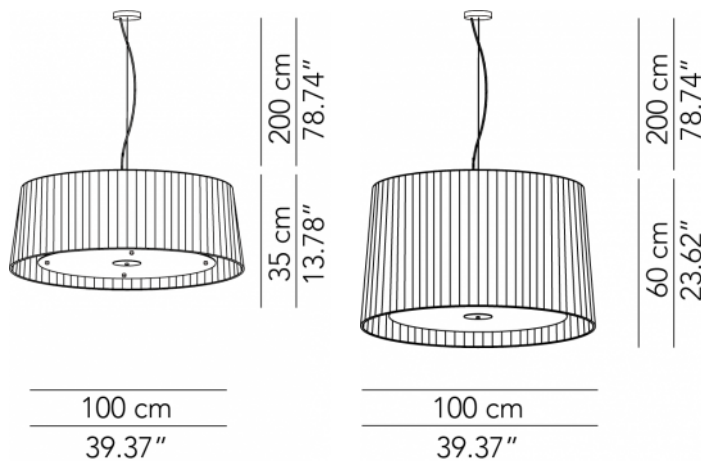

MILLELUCI™

SUSPENSION

TYPE:

PROJECT NAME:

Extra pendant lamp - ø 150 x h 60	ø 150 x 60 cm 18 Kg	lamp type 6xE26 LED 15W	L82MILESP150P01
Extra pendant lamp - ø 150 x h 60	ø 150 x 60 cm 18 Kg	lamp type 1 led module 108W luminous efficacy 14500 Lm light colour 2700 K cri >80	L82MILESP150P05

ORDERING INFO

Model (Order Code)	Finish	LED	Voltage	Dimming
		☐ 2700K	☐ 120V	☐ LTE (Leading/Trailing Edge Dim)
		☐ 3000K	☐ 277V	☐ 010V (0-10V)
		☐ 4000K		

Fixture comes with a 4" backplate that mounts to a standard junction box.
Please note: 277V is only compatible with 0-10V dimming. Screw-in bulbs are only compatible with 120V with LTE dimming.

SPECIFICATION SHEET