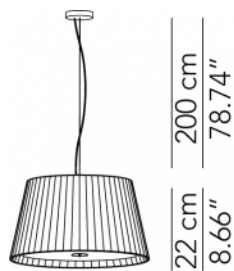

MILLELUCI™

SUSPENSION

TYPE:

PROJECT NAME:

Mini pendant lamp - ø 40	ø 40 x 22 cm 2 Kg	lamp type 1xE26 LED 15W	L82MILESP040C01
Medium pendant lamp - ø 80	ø 80 x 45 cm 6 Kg	lamp type 4xE26 LED 15W	L82MILESP080C01
Medium pendant lamp - ø 80	ø 80 x 45 cm 6 Kg	lamp type 1 led module 29.3W luminous efficacy 3900 Lm light colour 2700 K cri >80	L82MILESP080C05
Large pendant lamp - ø 100 x h 35	ø 100 x 35 cm 7 Kg	lamp type 4xE26 LED 15W	L82MILESP035C01

ORDERING INFO

Model (Order Code)	Finish	LED	Voltage	Dimming
		☐ 2700K	☐ 120V	☐ LTE (Leading/Trailing Edge Dim)
		☐ 3000K	☐ 277V	☐ 010V (0-10V)
		☐ 4000K		

Fixture comes with a 4" backplate that mounts to a standard junction box.

Please note: 277V is only compatible with 0-10V dimming. Screw-in bulbs are only compatible with 120V with LTE dimming.

SPECIFICATION SHEET