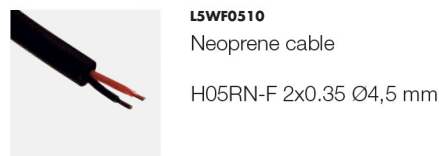

CABLES

SPECIFICATION SHEET