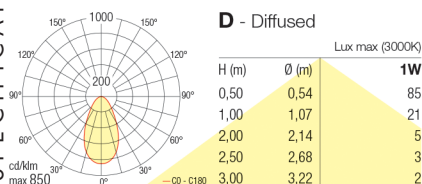

PHOTOMETRIC CURVES

A Luminart® BRAND

WWW.LUMINARTLIGHTING.COM