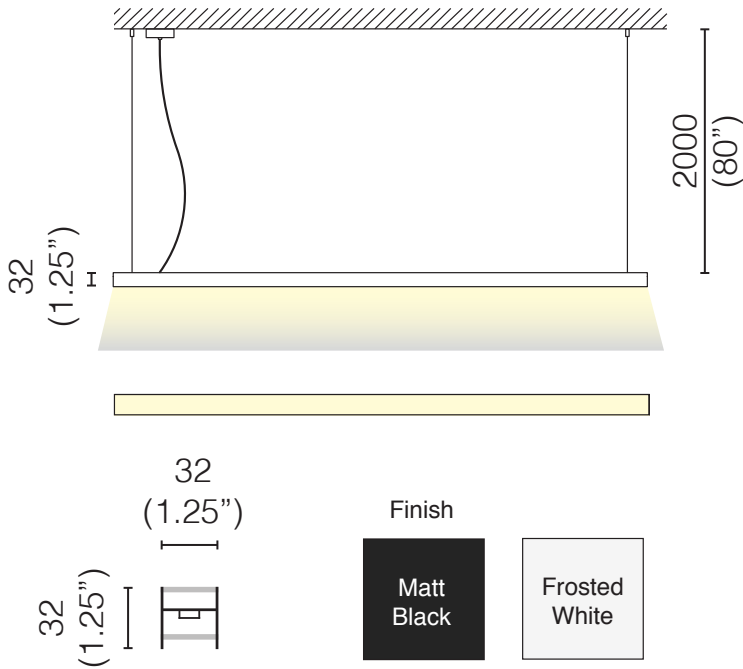

SUSPENSION

TYPE:

PROJECT NAME:

Mounting:

Supplied with 80" (2000mm) long suspension aircraft cable (standard) and canopy. To be installed on a standard 4" octogonal junction box. Custom cable length on request (Please specify).

CODE	W	Length [mm / inches]	Lm (3000K)
L25A8-610.33	33	1108 (43.62")	3300
L25A8-610.46	46	1608 (63.3")	4800
L25A8-610.54	54	1908 (75.11")	5700
L25A8-610.70	70	2508 (98.74")	7500
L25A8-610.76	76	2808 (110.55")	8400