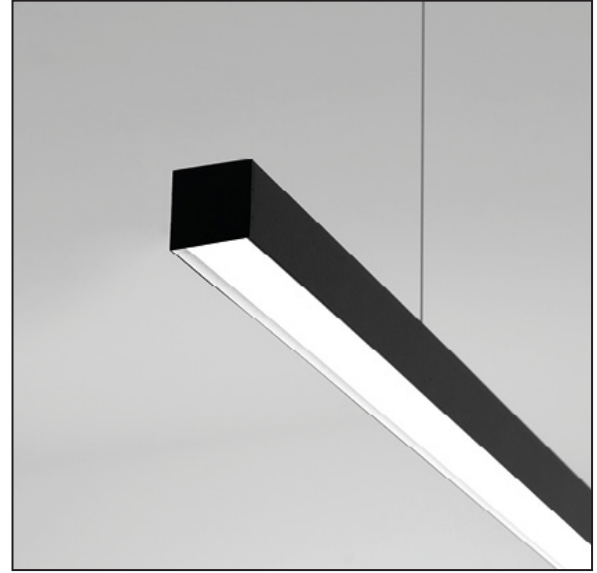

MINILINE™

SUSPENSION

TYPE:

PROJECT NAME:

SPECIFICATION SHEET

Luminart®

WWW.LUMINARTLIGHTING.COM
Last updated: 09/26/24

MINILINE™

SUSPENSION

TYPE:

PROJECT NAME:

Mounting:

Supplied with 80" (2000mm) long suspension aircraft cable (standard) and canopy. To be installed on a standard 4" octogonal junction box. Custom cable length on request (Please specify).