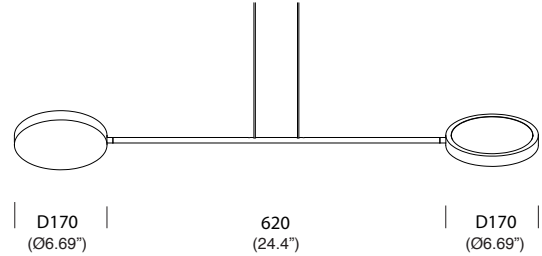

MOBI™

SUSPENSION

TYPE:

PROJECT NAME:

Mobi Arms (See previous page for Bases)

mobi arm S - 60cm

LED 2x10W | dim to warm 2850K-2200K |

black painted
white painted

T101P1DZL
T101P1DWL