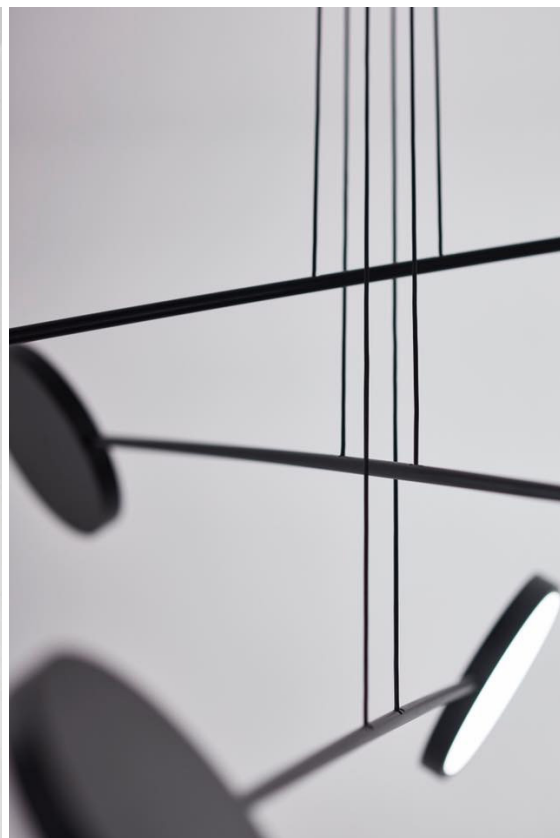

MOBI™

SUSPENSION

TYPE:

PROJECT NAME:

SPECIFICATION SHEET

Each "mobi" arm has 2 circular LED sources that are connected with a thin tube and balanced by 2 cables. Every LED cylinder is rotatable and makes it easy to control and direct the light wherever necessary. At the basis of the design of mobi are highly functional, dim to warm LED modules and optimal light diffusion through precisely calculated optical diffusers. Mobi can be used as a single or double installation to create a graphic and minimalistic character, but combined together they will transform into an eye-catching chandelier. Its simple and timeless shapes make mobi adaptable for all spaces.

D170 H42
(Ø6.69" x 1.65")

order 1 arm with this base

mobi 2-arm base

black painted
white painted

T101H2DZL
T101H2DWL

D240 H42
(Ø9.44" x 1.65")

order 2 arms with this base

mobi 3-arm base

 Installation note: Comes with a 4" backplate that mounts to a standard junction box

MOBI™

SUSPENSION

TYPE:

PROJECT NAME:

Mobi Arms (See previous page for Bases)

mobi arm S - 60cm

LED 2x10W | dim to warm 2850K-2200K | 