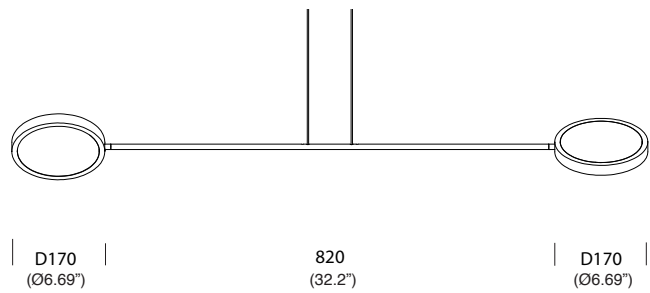

black painted
white painted

T101P1DZL
T101P1DWL

mobi arm M - 80cm

LED 2x10W | dim to warm 2850K-2200K | 

black painted
white painted

T101P2DZL
T101P2DWL

mobi arm L - 100cm

LED 2x10W | dim to warm 2850K-2200K | 