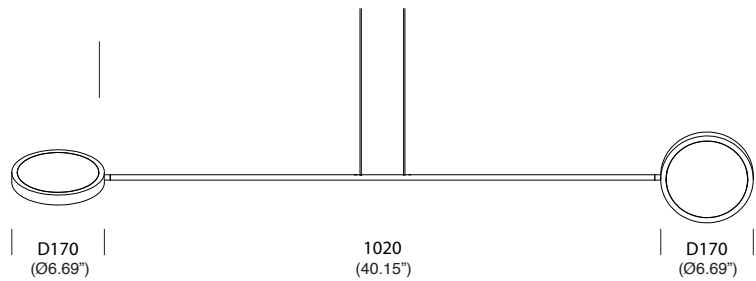

mobi arm L - 100cm

LED 2x10W | dim to warm 2850K-2200K |

black painted
white painted

T101P3DZL
T101P3DWL