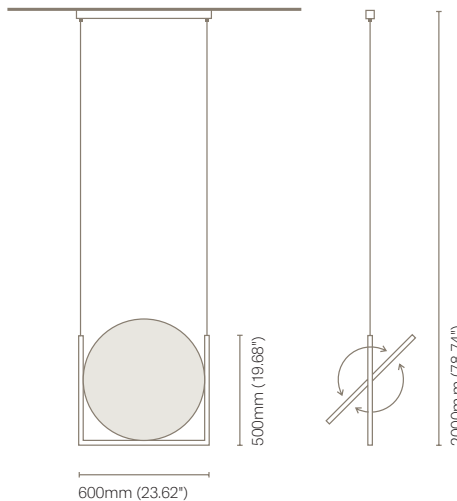

Model:

Mobilus 600 Acoustic
L6531211-

L6531211-

COLOUR	ACOUSTIC PANEL	CRI/TEMP.	LED
1 Black	● S Silver grey	G 827	2 1750lm /13W
	● A Anthracite	C 830	
	● D Dark camel		
	● R Red		

SPECIFICATION SHEET

ORDERING INFO

Model (Order Code)	Acoustic Panel Finish	LED Temp	Driver Options
	☐ Silver Grey ☐ Anthracite ☐ Dark Camel ☐ Red	☐ 2700K ☐ 3000K	☐ 120V Phase Dimming ☐ 120V 0-10V Dimming ☐ 277V 0-10V Dimming