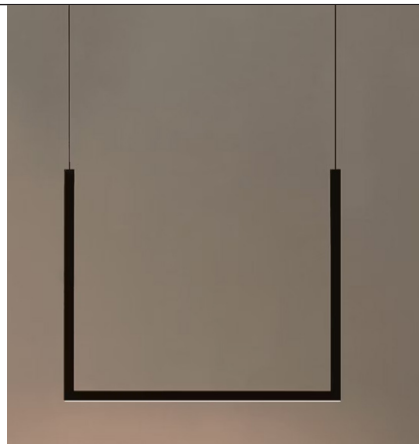

MOBILUS™ 600

SUSPENSION

TYPE:

PROJECT NAME:

Technical information

Index Protection	IP20
Driver	Included
CRI	80
Temperature	2700K /3000K
Lifetime	50.000h
Technology	LED
Guarantee	5 years
Voltage	120V