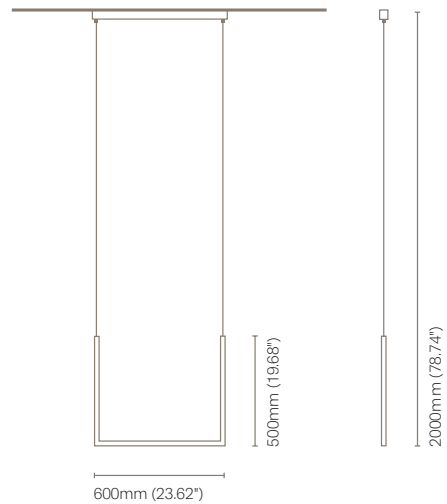

Model:

L6531210	COLOUR	CRI/TEMP.	LED
1	Black	G 827	2 1750lm /13W
		C 830	

Mobilus 600
L6531210-

SPECIFICATION SHEET

ORDERING INFO

Model (Order Code)	LED Temp	Driver Options
	☐ 2700K ☐ 3000K	☐ 120V Phase Dimming ☐ 120V 0-10V Dimming ☐ 277V 0-10V Dimming